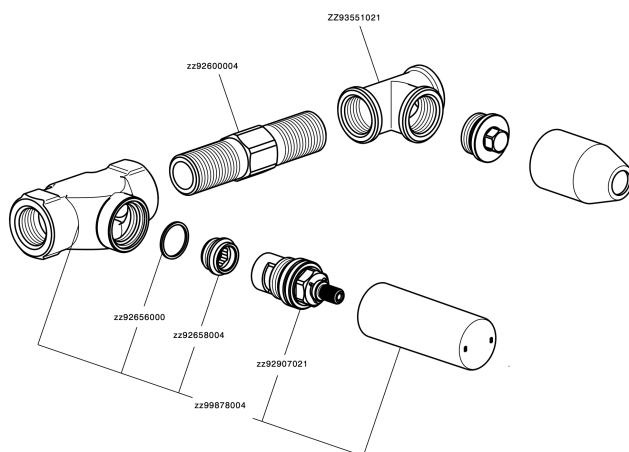

## Exposed part for concealed washbasin mixer SMOOTH X32\_X3013511

X3013511

<https://en.cisal.it/exposed-part-for-concealed-washbasin-mixer-smooth-x32-x3013511>

## Concealed washbasin mixer CONCEALED\_ZA033510

ZA033510

<https://en.cisal.it/concealed-washbasin-mixer-concealed-za033510>

2024-12-04