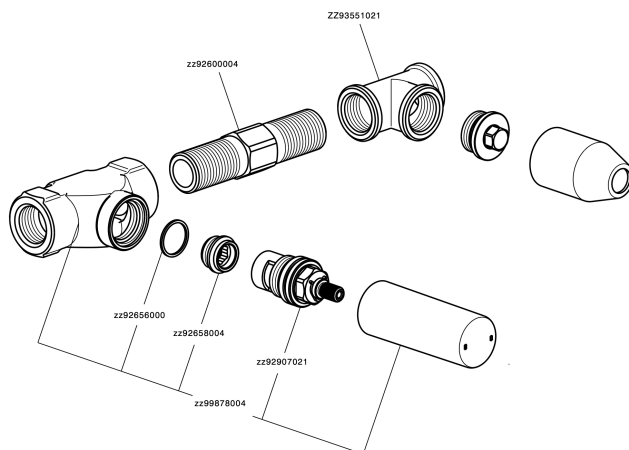

Exposed part for concealed washbasin mixer SMOOTH X32_X3013511

X3013511

<https://en.cisal.it/exposed-part-for-concealed-washbasin-mixer-smooth-x32-x3013511>

Concealed washbasin mixer CONCEALED_ZA033510

ZA033510

<https://en.cisal.it/concealed-washbasin-mixer-concealed-za033510>

2025-01-09