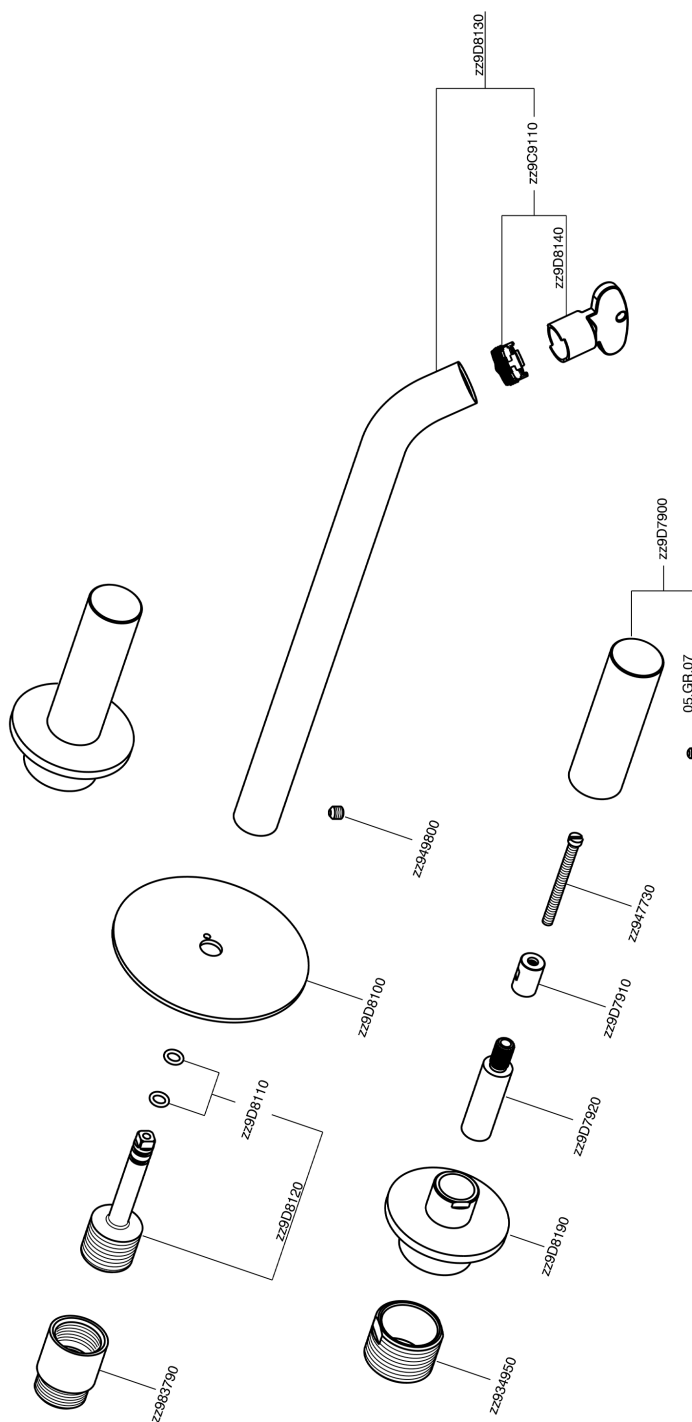

Exposed part for concealed washbasin mixer SMOOTH X32_X3013511

X3013511

<https://en.cisal.it/exposed-part-for-concealed-washbasin-mixer-smooth-x32-x3013511>

Concealed washbasin mixer CONCEALED_ZA033510

ZA033510

<https://en.cisal.it/concealed-washbasin-mixer-concealed-za033510>

2025-01-09