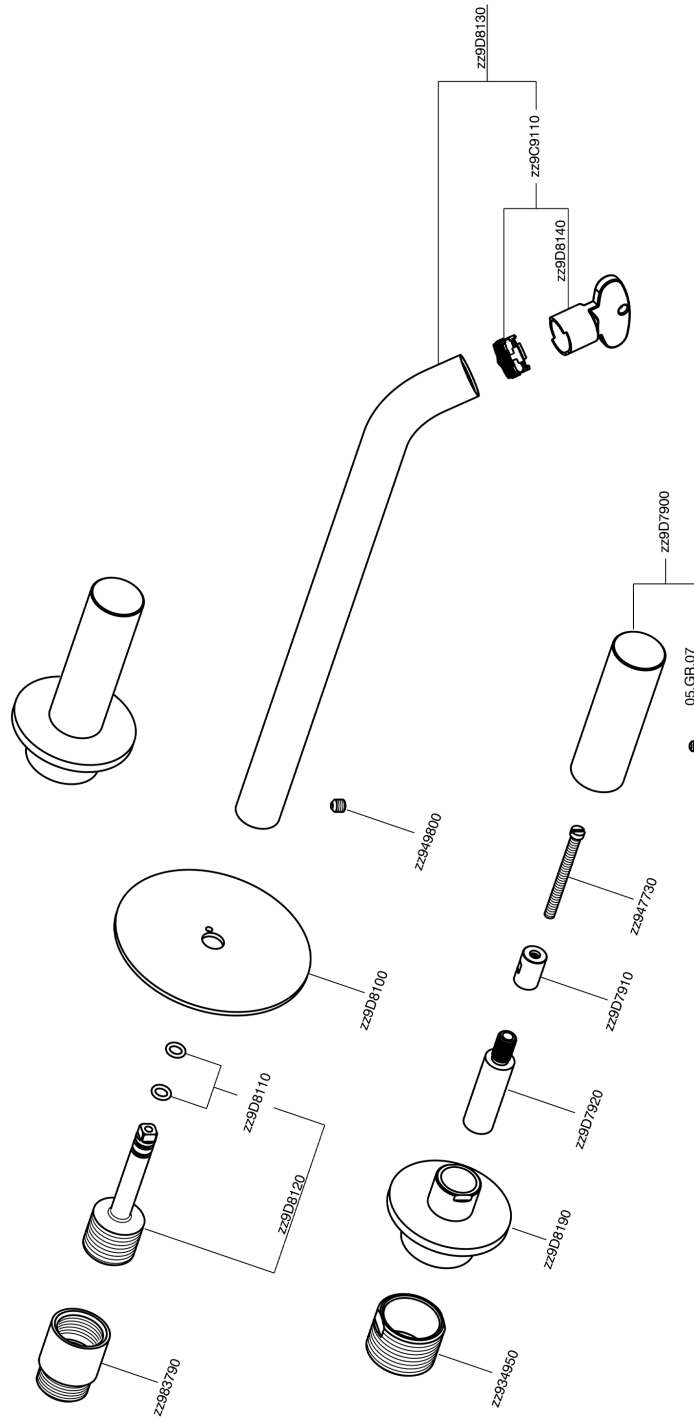

## Exposed part for concealed washbasin mixer SMOOTH X32\_X3013511

X3013511

<https://en.cisal.it/exposed-part-for-concealed-washbasin-mixer-smooth-x32-x3013511>

## Concealed washbasin mixer CONCEALED\_ZA033510

ZA033510

<https://en.cisal.it/concealed-washbasin-mixer-concealed-za033510>

2024-12-04