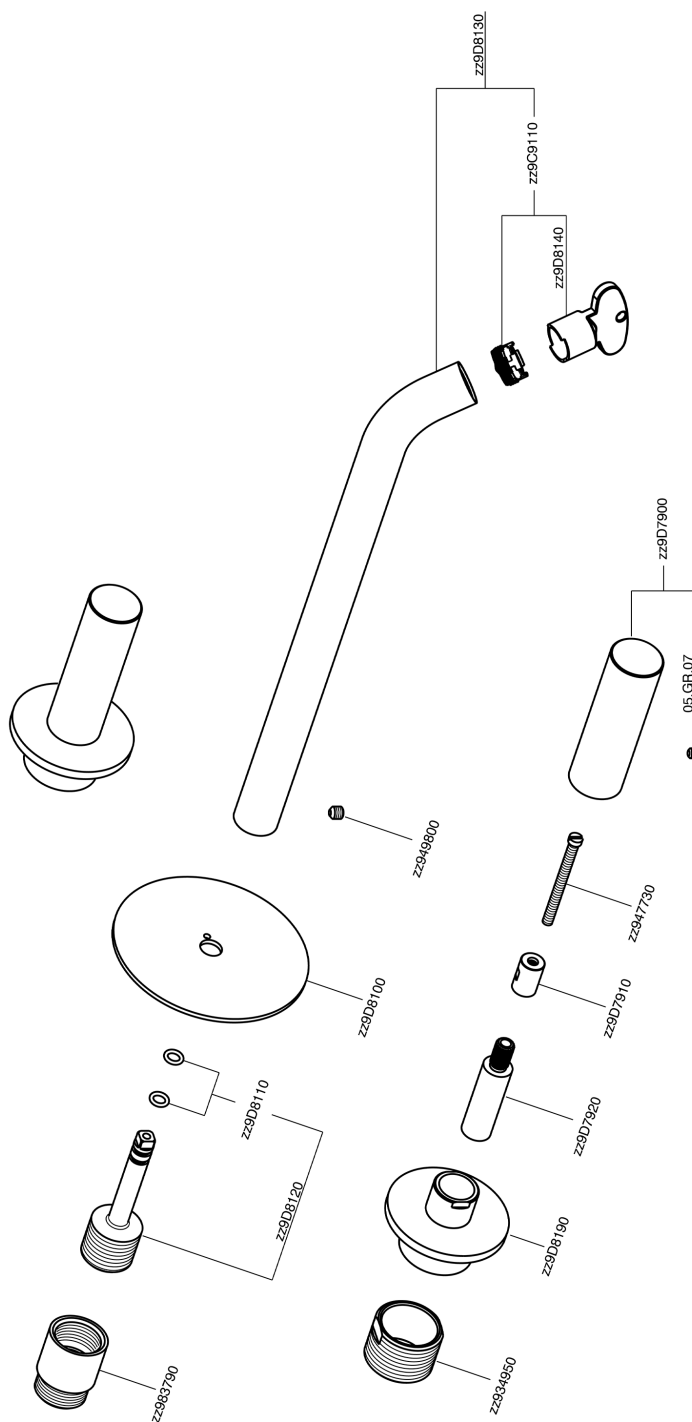

## Exposed part for concealed washbasin mixer SMOOTH X32\_X3013511

MODEL **X3013511**

Exposed part for concealed washbasin mixer, without concealed part, for item ZA033510, with smooth handles, Inox AISI 316L

### CHARACTERISTICS

Installation **Concealed**

Required concealed parts **ZA033510**

## Exposed part for concealed washbasin mixer SMOOTH X32\_X3013511

X3013511

<https://en.cisal.it/exposed-part-for-concealed-washbasin-mixer-smooth-x32-x3013511>

## Concealed washbasin mixer CONCEALED\_ZA033510

MODEL **ZA033510**

Concealed washbasin mixer, with two right headvalves

AVAILABLE FINISHINGS

**04** 04 Without finishing

CHARACTERISTICS

Concealed **1**

2025-01-09