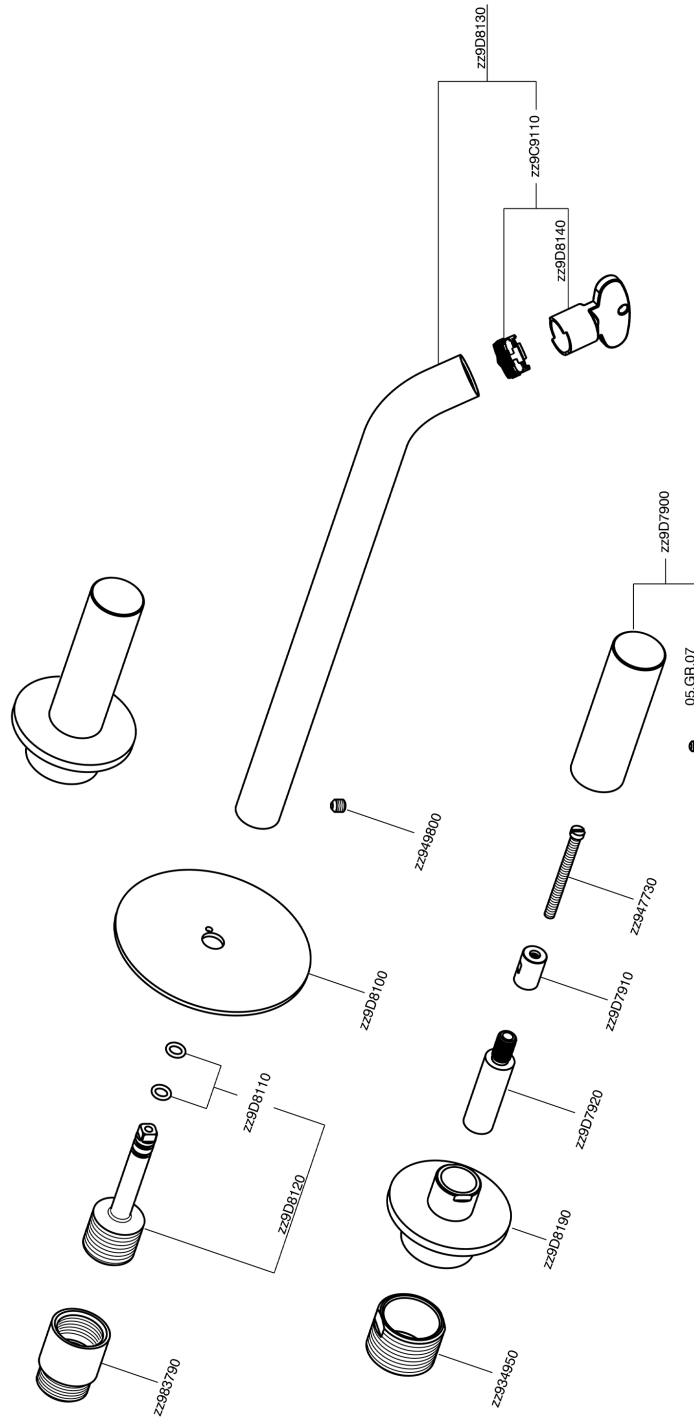

Exposed part for concealed washbasin mixer SMOOTH X32_X3013511

MODEL **X3013511**

Exposed part for concealed washbasin mixer, without concealed part, for item ZA033510, with smooth handles, Inox AISI 316L

AVAILABLE FINISHINGS

-  **5H** 5H Dark Brass Brushed
-  **5L** 5L Brushed Black Titanium
-  **5N** 5N Brushed Rose Gold
-  **D1** D1 Brushed Inox

CHARACTERISTICS

Installation **Concealed**

Required concealed parts **ZA033510**

Exposed part for concealed washbasin mixer SMOOTH X32_X3013511

X3013511

<https://en.cisal.it/exposed-part-for-concealed-washbasin-mixer-smooth-x32-x3013511>

Concealed washbasin mixer CONCEALED_ZA033510

MODEL **ZA033510**

Concealed washbasin mixer, with two right headvalves

AVAILABLE FINISHINGS

CHARACTERISTICS

Concealed **1**

2024-12-04