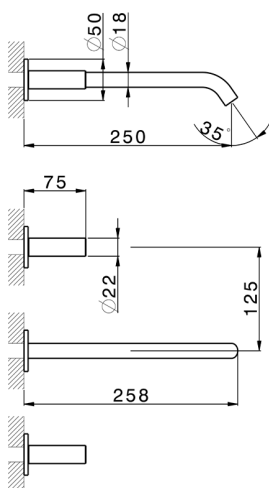

Exposed part for concealed washbasin mixer SMOOTH X32_X3013511

MODEL **X3013511**

Exposed part for concealed washbasin mixer, without concealed part, for item ZA033510, with smooth handles, Inox AISI 316L

AVAILABLE FINISHINGS

-  **5H** 5H Dark Brass Brushed
-  **5L** 5L Brushed Black Titanium
-  **5N** 5N Brushed Rose Gold
-  **D1** D1 Brushed Inox

CHARACTERISTICS

Installation **Concealed**

Required concealed parts **ZA033510**

Exposed part for concealed washbasin mixer SMOOTH X32_X3013511

X3013511

<https://en.cisal.it/exposed-part-for-concealed-washbasin-mixer-smooth-x32-x3013511>

Concealed washbasin mixer CONCEALED_ZA033510

MODEL **ZA033510**

Concealed washbasin mixer, with two right headvalves

AVAILABLE FINISHINGS

CHARACTERISTICS

Concealed **1**

2024-12-04