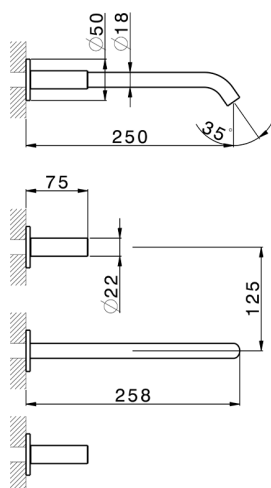

## Exposed part for concealed washbasin mixer SMOOTH X32\_X3013511

MODEL **X3013511**

Exposed part for concealed washbasin mixer, without concealed part, for item ZA033510, with smooth handles, Inox AISI 316L

## Exposed part for concealed washbasin mixer SMOOTH X32\_X3013511

X3013511

<https://en.cisal.it/exposed-part-for-concealed-washbasin-mixer-smooth-x32-x3013511>

## Concealed washbasin mixer CONCEALED\_ZA033510

MODEL **ZA033510**

Concealed washbasin mixer, with two right headvalves

AVAILABLE FINISHINGS

**04** 04 Without finishing

CHARACTERISTICS

Concealed **1**

2025-01-09