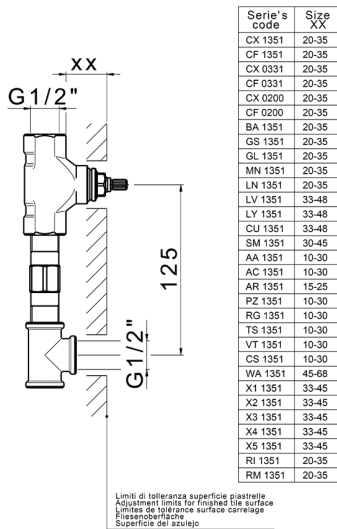

## Exposed part for concealed washbasin mixer SMOOTH X32\_X3013511

X3013511

<https://en.cisal.it/exposed-part-for-concealed-washbasin-mixer-smooth-x32-x3013511>

## Concealed washbasin mixer CONCEALED\_ZA033510

MODEL **ZA033510**

Concealed washbasin mixer, with two right headvalves

AVAILABLE FINISHINGS

**04** 04 Without finishing

CHARACTERISTICS

Concealed **1**

2025-01-09