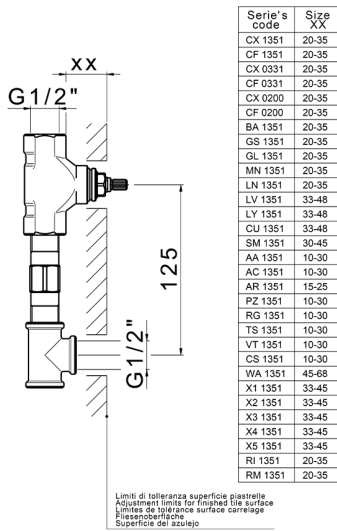

Exposed part for concealed washbasin mixer SMOOTH X32_X3013511

MODEL **X3013511**

Exposed part for concealed washbasin mixer, without concealed part, for item ZA033510, with smooth handles, Inox AISI 316L

Exposed part for concealed washbasin mixer SMOOTH X32_X3013511

X3013511

<https://en.cisal.it/exposed-part-for-concealed-washbasin-mixer-smooth-x32-x3013511>

Concealed washbasin mixer CONCEALED_ZA033510

MODEL **ZA033510**

Concealed washbasin mixer, with two right headvalves

AVAILABLE FINISHINGS

CHARACTERISTICS

Concealed **1**

2024-12-04