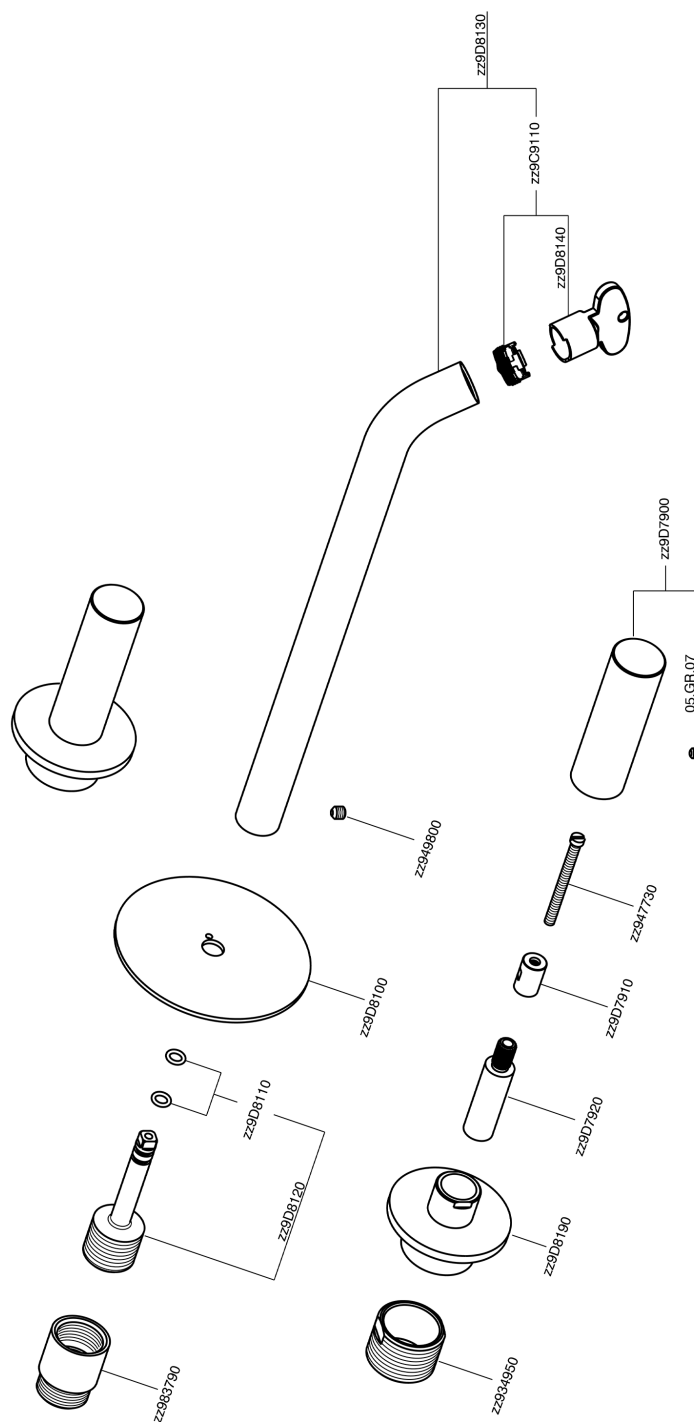

Exposed part for concealed washbasin mixer SMOOTH X32_X3013511

X3013511

<https://en.cisal.it/exposed-part-for-concealed-washbasin-mixer-smooth-x32-x3013511>

Concealed washbasin mixer CONCEALED_ZA033510

ZA033510

<https://en.cisal.it/concealed-washbasin-mixer-concealed-za033510>

2024-12-04