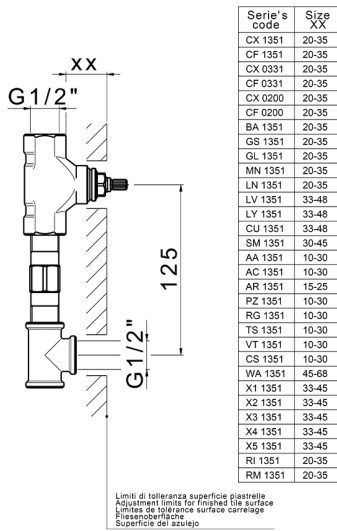

## Exposed part for concealed washbasin mixer SMOOTH X32\_X3013511

X3013511

<https://en.cisal.it/exposed-part-for-concealed-washbasin-mixer-smooth-x32-x3013511>

## Concealed washbasin mixer CONCEALED\_ZA033510

MODEL **ZA033510**

Concealed washbasin mixer, with two right headvalves

AVAILABLE FINISHINGS

 **04** 04 Without finishing

CHARACTERISTICS

Concealed **1**

2025-01-09