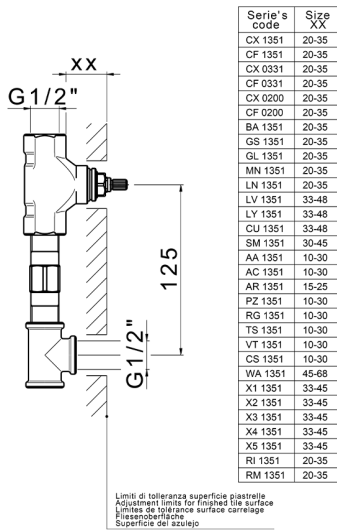

## Exposed part for concealed washbasin mixer SMOOTH X32\_X3013511

X3013511

<https://en.cisal.it/exposed-part-for-concealed-washbasin-mixer-smooth-x32-x3013511>

## Concealed washbasin mixer CONCEALED\_ZA033510

MODEL **ZA033510**

Concealed washbasin mixer, with two right headvalves

AVAILABLE FINISHINGS

CHARACTERISTICS

Concealed **1**

2024-12-04