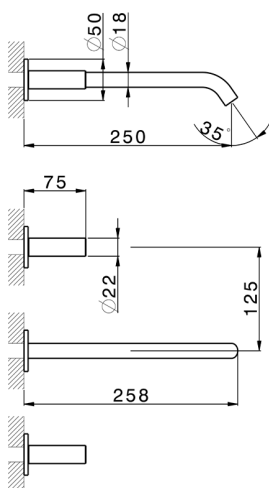

## Exposed part for concealed washbasin mixer SMOOTH X32\_X3013511

MODEL **X3013511**

Exposed part for concealed washbasin mixer, without concealed part, for item ZA033510, with smooth handles, Inox AISI 316L

## Exposed part for concealed washbasin mixer SMOOTH X32\_X3013511

X3013511

<https://en.cisal.it/exposed-part-for-concealed-washbasin-mixer-smooth-x32-x3013511>

## Concealed washbasin mixer CONCEALED\_ZA033510

MODEL **ZA033510**

Concealed washbasin mixer, with two right headvalves

AVAILABLE FINISHINGS

CHARACTERISTICS

Concealed **1**

2024-12-04