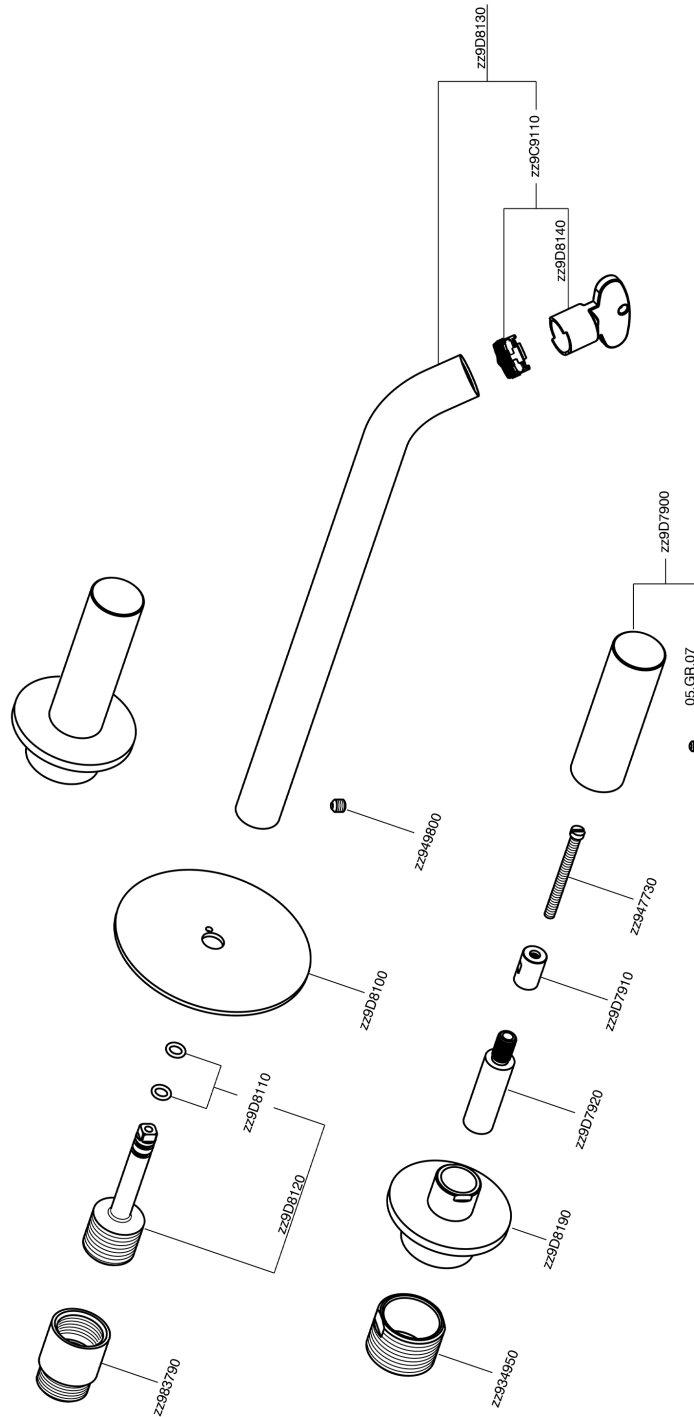

## Exposed part for concealed washbasin mixer SMOOTH X32\_X3013511

MODEL **X3013511**

Exposed part for concealed washbasin mixer, without concealed part, for item ZA033510, with smooth handles, Inox AISI 316L

### CHARACTERISTICS

Installation **Concealed**

Required concealed parts **ZA033510**

## Exposed part for concealed washbasin mixer SMOOTH X32\_X3013511

X3013511

<https://en.cisal.it/exposed-part-for-concealed-washbasin-mixer-smooth-x32-x3013511>

## Concealed washbasin mixer CONCEALED\_ZA033510

MODEL **ZA033510**

Concealed washbasin mixer, with two right headvalves

AVAILABLE FINISHINGS

 **04** 04 Without finishing

CHARACTERISTICS

Concealed **1**

2025-01-09