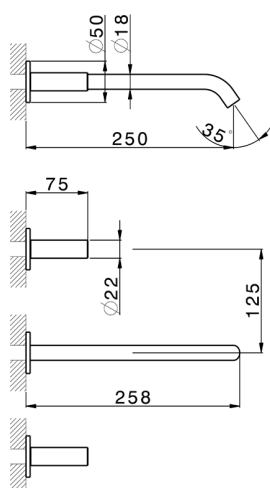

## Exposed part for concealed washbasin mixer SMOOTH X32\_X3013511

MODEL **X3013511**

Exposed part for concealed washbasin mixer, without concealed part, for item ZA033510, with smooth handles, Inox AISI 316L

## Exposed part for concealed washbasin mixer SMOOTH X32\_X3013511

X3013511

<https://en.cisal.it/exposed-part-for-concealed-washbasin-mixer-smooth-x32-x3013511>

## Concealed washbasin mixer CONCEALED\_ZA033510

MODEL **ZA033510**

Concealed washbasin mixer, with two right headvalves

AVAILABLE FINISHINGS

 **04** 04 Without finishing

CHARACTERISTICS

Concealed **1**

2025-01-09