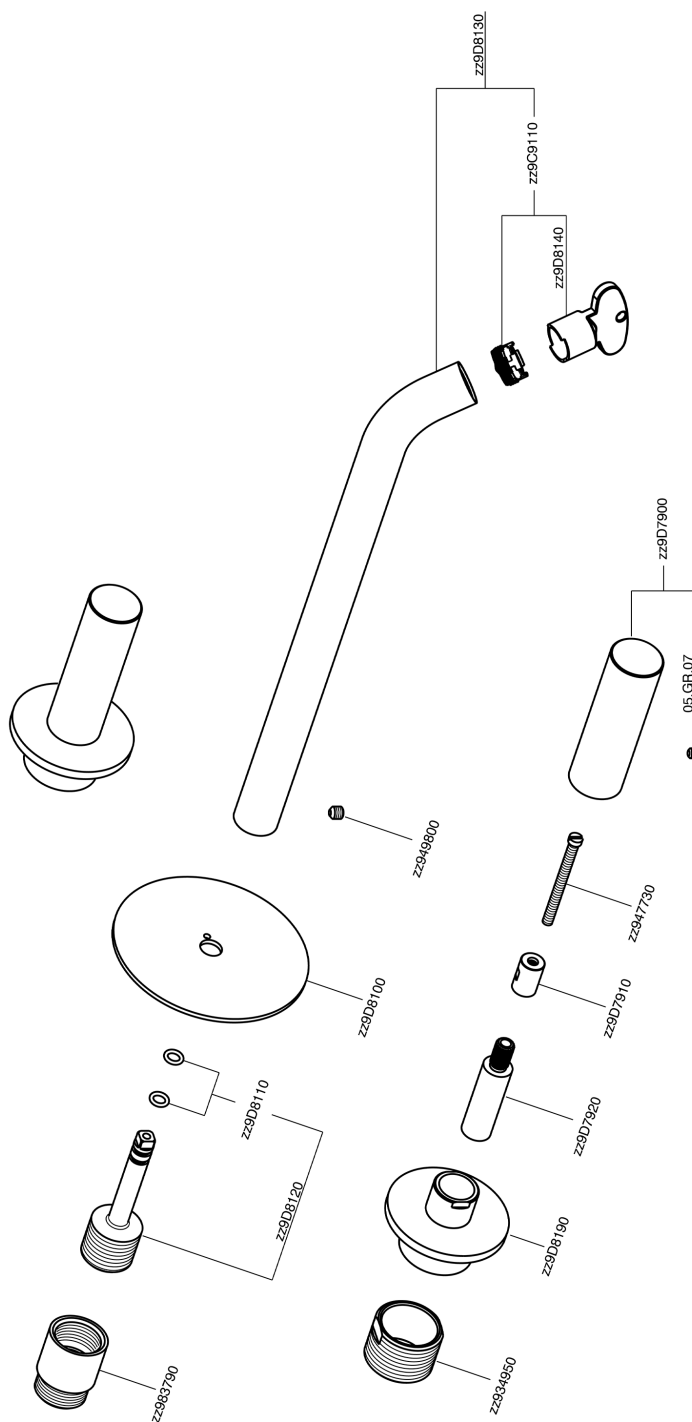

## Exposed part for concealed washbasin mixer SMOOTH X32\_X3013511

MODEL **X3013511**

Exposed part for concealed washbasin mixer, without concealed part, for item ZA033510, with smooth handles, Inox AISI 316L

### CHARACTERISTICS

Installation **Concealed**

Required concealed parts **ZA033510**

## Exposed part for concealed washbasin mixer SMOOTH X32\_X3013511

X3013511

<https://en.cisal.it/exposed-part-for-concealed-washbasin-mixer-smooth-x32-x3013511>

## Concealed washbasin mixer CONCEALED\_ZA033510

MODEL **ZA033510**

Concealed washbasin mixer, with two right headvalves

AVAILABLE FINISHINGS

CHARACTERISTICS

Concealed **1**

2024-12-04