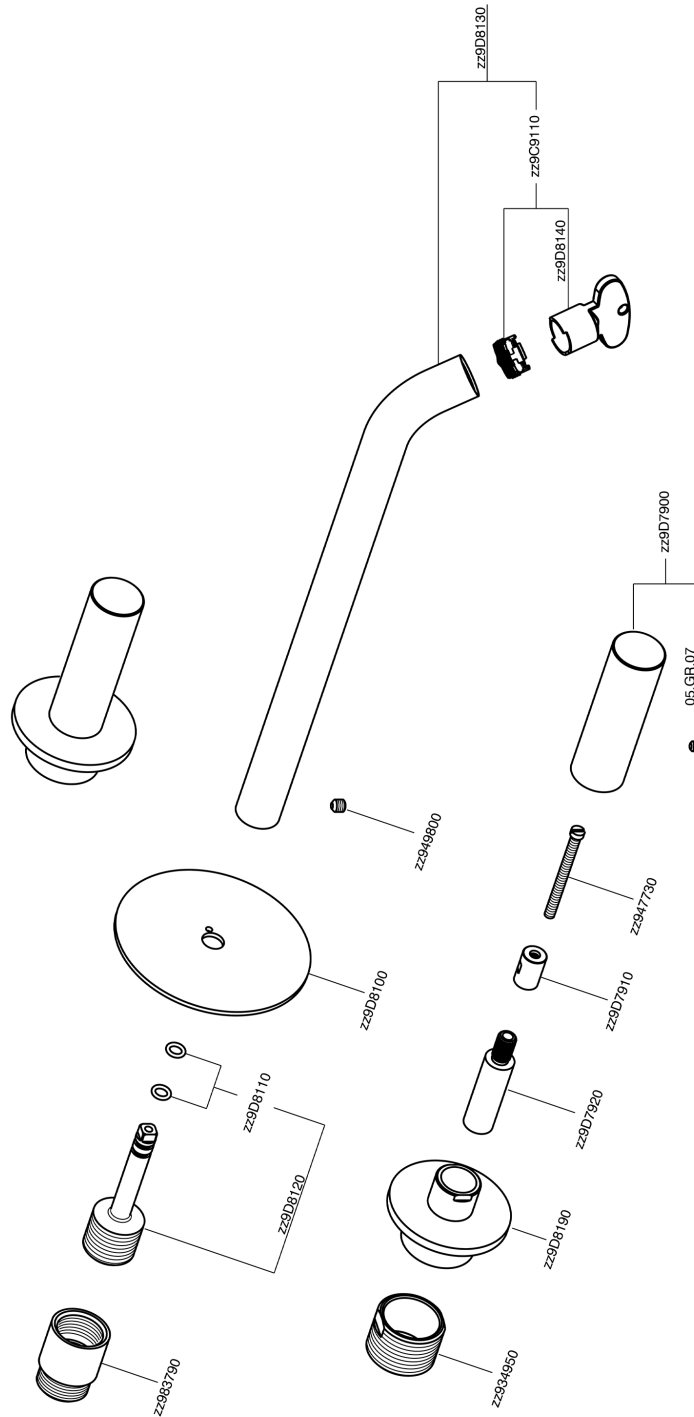

Exposed part for concealed washbasin mixer SMOOTH X32_X3013511

X3013511

<https://en.cisal.it/exposed-part-for-concealed-washbasin-mixer-smooth-x32-x3013511>

Concealed washbasin mixer CONCEALED_ZA033510

ZA033510

<https://en.cisal.it/concealed-washbasin-mixer-concealed-za033510>

2025-01-09