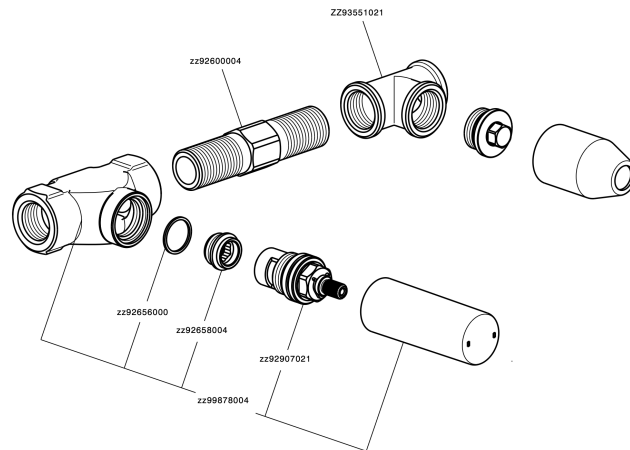

Exposed part for concealed washbasin mixer SMOOTH X32_X3013511

X3013511

<https://en.cisal.it/exposed-part-for-concealed-washbasin-mixer-smooth-x32-x3013511>

Concealed washbasin mixer CONCEALED_ZA033510

ZA033510

<https://en.cisal.it/concealed-washbasin-mixer-concealed-za033510>

2025-01-09