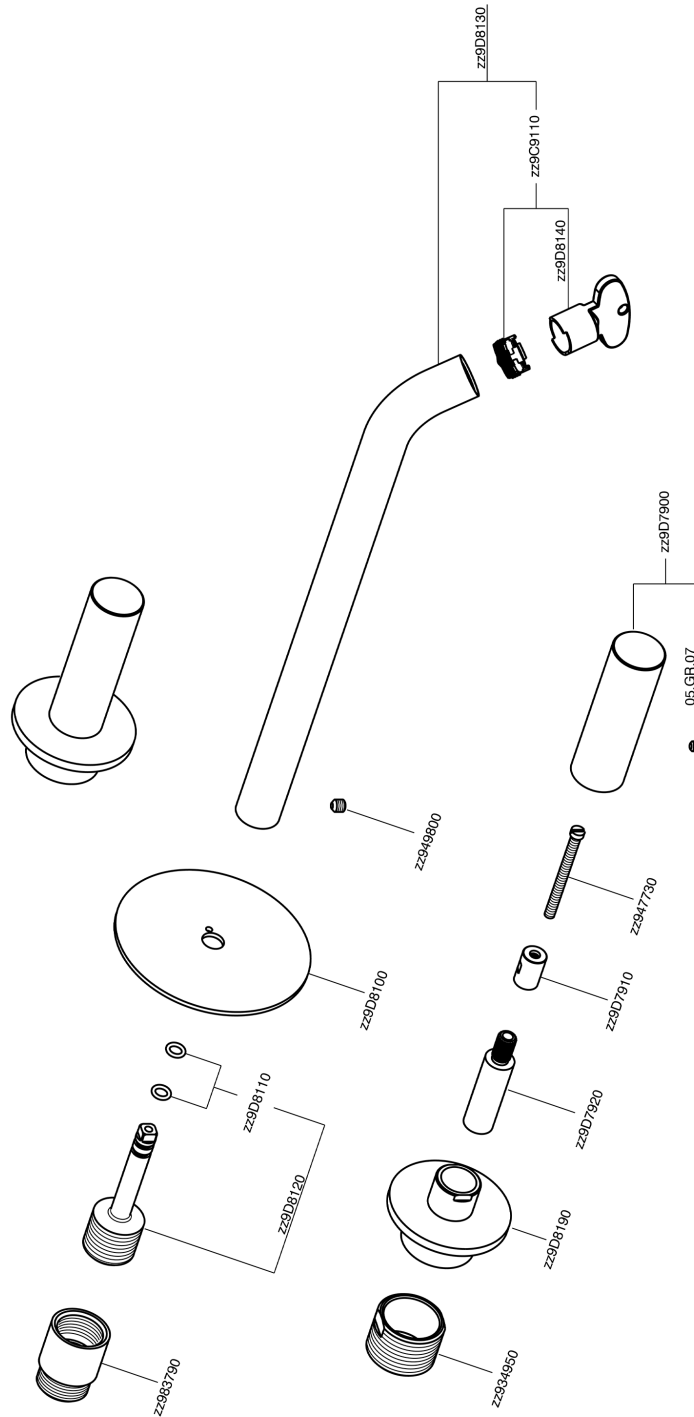

Exposed part for concealed washbasin mixer SMOOTH X32_X3013511

MODEL **X3013511**

Exposed part for concealed washbasin mixer, without concealed part, for item ZA033510, with smooth handles, Inox AISI 316L

AVAILABLE FINISHINGS

-  **5H** 5H Dark Brass Brushed
-  **5L** 5L Brushed Black Titanium
-  **5N** 5N Brushed Rose Gold
-  **D1** D1 Brushed Inox

CHARACTERISTICS

Installation **Concealed**

Required concealed parts **ZA033510**

Exposed part for concealed washbasin mixer SMOOTH X32_X3013511

X3013511

<https://en.cisal.it/exposed-part-for-concealed-washbasin-mixer-smooth-x32-x3013511>

Concealed washbasin mixer CONCEALED_ZA033510

MODEL **ZA033510**

Concealed washbasin mixer, with two right headvalves

AVAILABLE FINISHINGS

 **04** 04 Without finishing

CHARACTERISTICS

Concealed **1**

2024-12-04