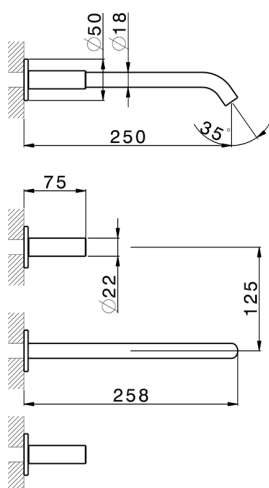

Exposed part for concealed washbasin mixer SMOOTH X32_X3013511

MODEL **X3013511**

Exposed part for concealed washbasin mixer, without concealed part, for item ZA033510, with smooth handles, Inox AISI 316L

AVAILABLE FINISHINGS

-  **5H** 5H Dark Brass Brushed
-  **5L** 5L Brushed Black Titanium
-  **5N** 5N Brushed Rose Gold
-  **D1** D1 Brushed Inox

CHARACTERISTICS

Installation **Concealed**

Required concealed parts **ZA033510**

Exposed part for concealed washbasin mixer SMOOTH X32_X3013511

X3013511

<https://en.cisal.it/exposed-part-for-concealed-washbasin-mixer-smooth-x32-x3013511>

Concealed washbasin mixer CONCEALED_ZA033510

MODEL **ZA033510**

Concealed washbasin mixer, with two right headvalves

AVAILABLE FINISHINGS

 **04** 04 Without finishing

CHARACTERISTICS

Concealed **1**

2024-12-04