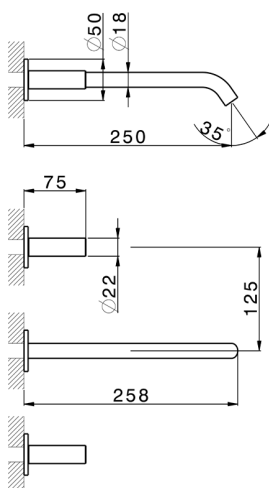

Exposed part for concealed washbasin mixer SMOOTH X32_X3013511

MODEL **X3013511**

Exposed part for concealed washbasin mixer, without concealed part, for item ZA033510, with smooth handles, Inox AISI 316L

AVAILABLE FINISHINGS

-  **5H** 5H Dark Brass Brushed
-  **5L** 5L Brushed Black Titanium
-  **5N** 5N Brushed Rose Gold
-  **D1** D1 Brushed Inox

CHARACTERISTICS

Installation **Concealed**

Required concealed parts **ZA033510**

Exposed part for concealed washbasin mixer SMOOTH X32_X3013511

X3013511

<https://en.cisal.it/exposed-part-for-concealed-washbasin-mixer-smooth-x32-x3013511>

Concealed washbasin mixer CONCEALED_ZA033510

MODEL **ZA033510**

Concealed washbasin mixer, with two right headvalves

AVAILABLE FINISHINGS

 **04** 04 Without finishing

CHARACTERISTICS

Concealed **1**

2025-01-09