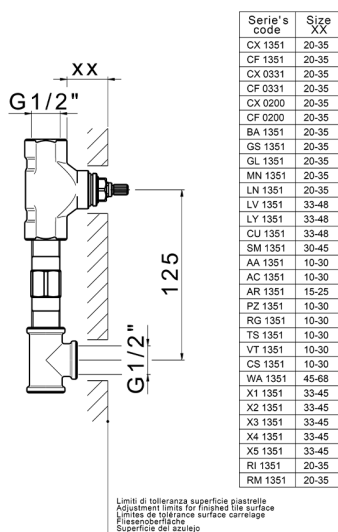

Exposed part for concealed washbasin mixer SMOOTH X32_X3013511

MODEL **X3013511**

Exposed part for concealed washbasin mixer, without concealed part, for item ZA033510, with smooth handles, Inox AISI 316L

Exposed part for concealed washbasin mixer SMOOTH X32_X3013511

X3013511

<https://en.cisal.it/exposed-part-for-concealed-washbasin-mixer-smooth-x32-x3013511>

Concealed washbasin mixer CONCEALED_ZA033510

MODEL **ZA033510**

Concealed washbasin mixer, with two right headvalves

AVAILABLE FINISHINGS

 **04** 04 Without finishing

CHARACTERISTICS

Concealed **1**

2025-01-09