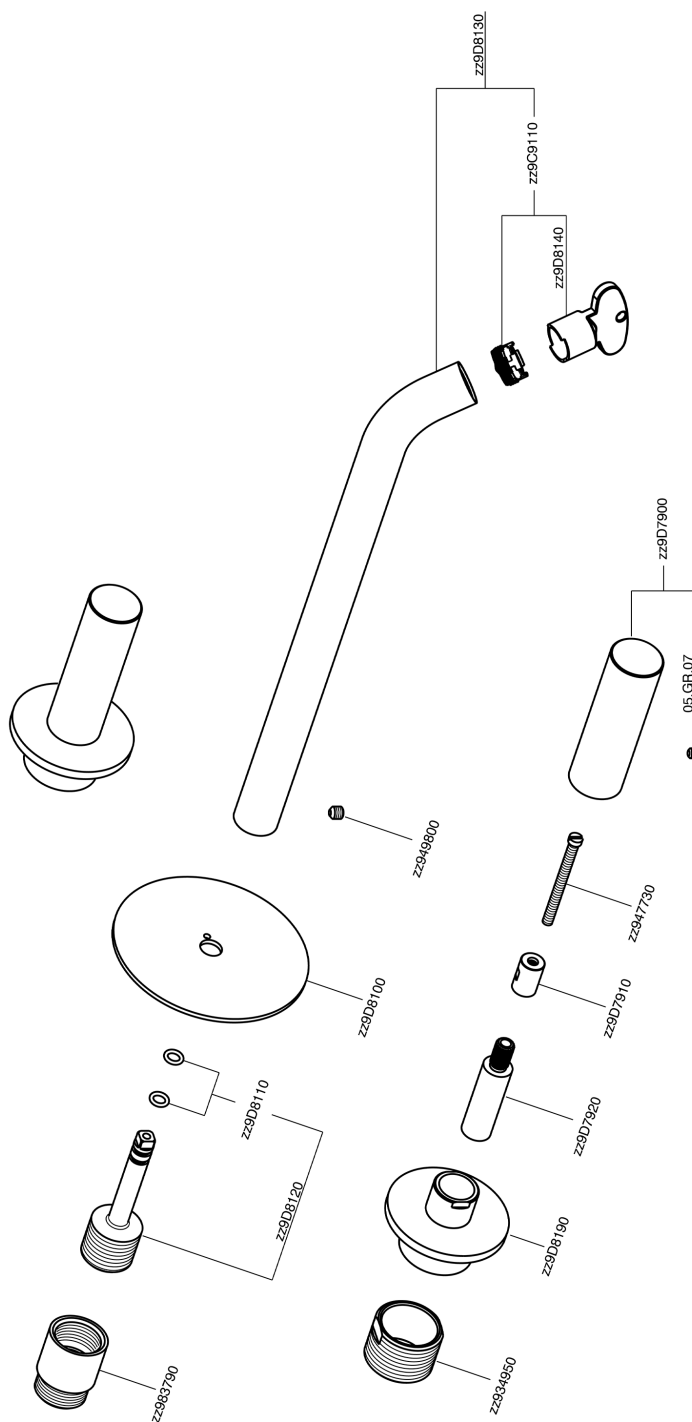

Exposed part for concealed washbasin mixer SMOOTH X32_X3013511

MODEL **X3013511**

Exposed part for concealed washbasin mixer, without concealed part, for item ZA033510, with smooth handles, Inox AISI 316L

AVAILABLE FINISHINGS

-  **5H** 5H Dark Brass Brushed
-  **5L** 5L Brushed Black Titanium
-  **5N** 5N Brushed Rose Gold
-  **D1** D1 Brushed Inox

CHARACTERISTICS

Installation **Concealed**

Required concealed parts **ZA033510**

Exposed part for concealed washbasin mixer SMOOTH X32_X3013511

X3013511

<https://en.cisal.it/exposed-part-for-concealed-washbasin-mixer-smooth-x32-x3013511>

Concealed washbasin mixer CONCEALED_ZA033510

MODEL **ZA033510**

Concealed washbasin mixer, with two right headvalves

AVAILABLE FINISHINGS

 **04** 04 Without finishing

CHARACTERISTICS

Concealed **1**

2025-01-09