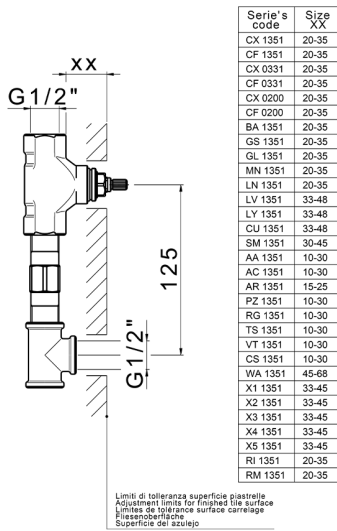

Exposed part for concealed washbasin mixer SMOOTH X32_X3013511

X3013511

<https://en.cisal.it/exposed-part-for-concealed-washbasin-mixer-smooth-x32-x3013511>

Concealed washbasin mixer CONCEALED_ZA033510

MODEL **ZA033510**

Concealed washbasin mixer, with two right headvalves

AVAILABLE FINISHINGS

 **04** 04 Without finishing

CHARACTERISTICS

Concealed **1**

2024-12-04