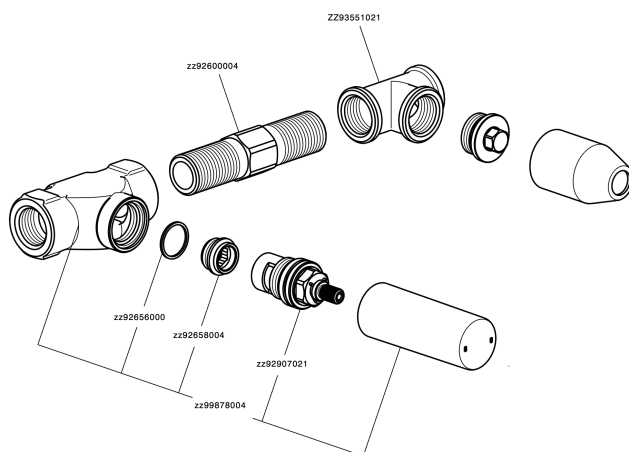

Exposed part for concealed washbasin mixer SMOOTH X32_X3013511

X3013511

<https://en.cisal.it/exposed-part-for-concealed-washbasin-mixer-smooth-x32-x3013511>

Concealed washbasin mixer CONCEALED_ZA033510

ZA033510

<https://en.cisal.it/concealed-washbasin-mixer-concealed-za033510>

2024-12-04