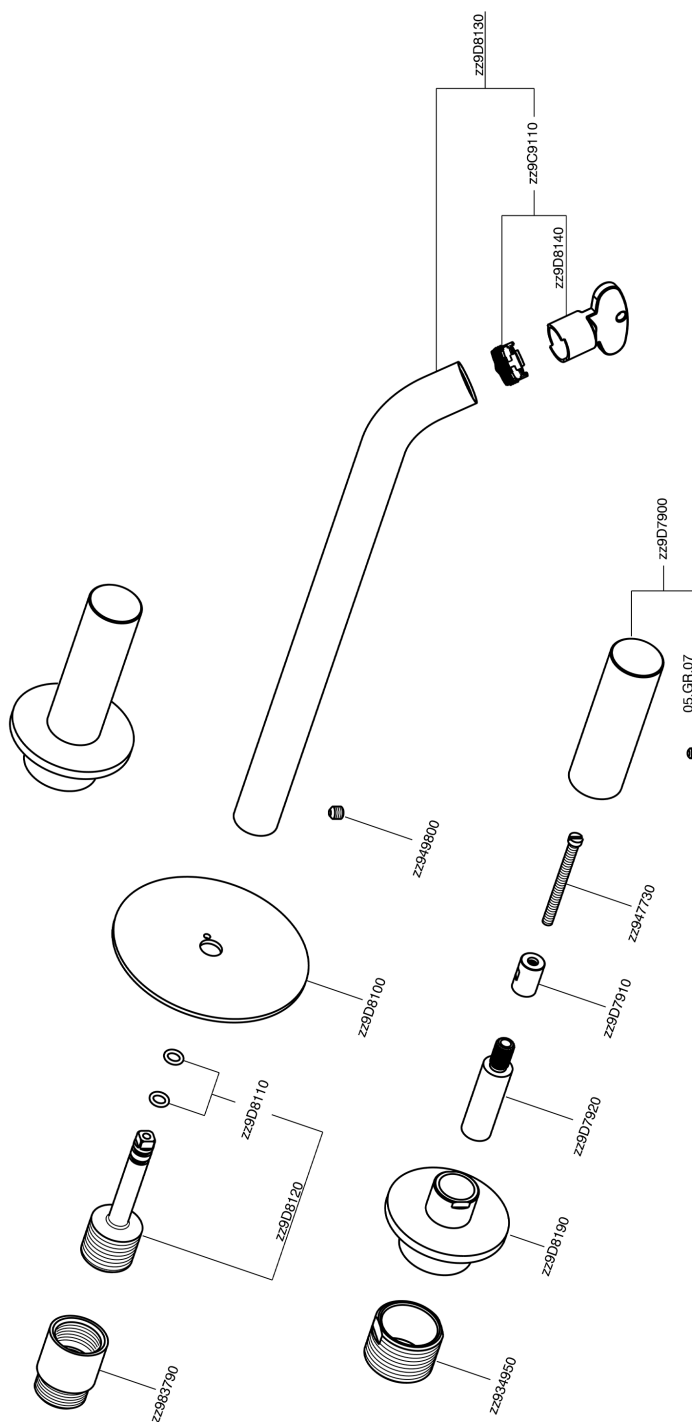

Exposed part for concealed washbasin mixer SMOOTH X32_X3013511

X3013511

<https://en.cisal.it/exposed-part-for-concealed-washbasin-mixer-smooth-x32-x3013511>

Concealed washbasin mixer CONCEALED_ZA033510

ZA033510

<https://en.cisal.it/concealed-washbasin-mixer-concealed-za033510>

2024-12-04