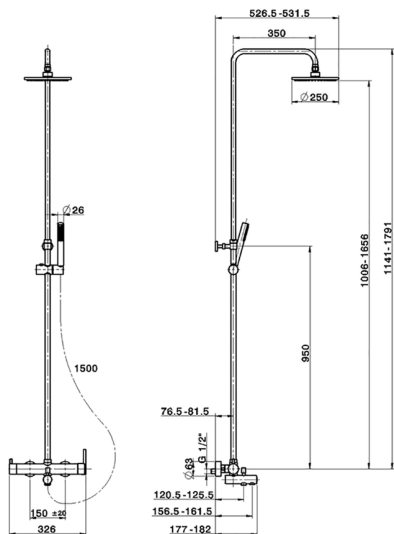

3-functions single lever bath set SHOWER COLUMNS_CY004121

MODEL **CY004121**

3-functions single lever bath set, 2 outlet devia stop cartridge, adjustable riser column, sliding handshower bracket, ABS D.26 mm minimalistic one spray handshower, 200 mm round showerhead 8 mm thick BRASS, 150 cm smooth SILVERFLEX Flexible Hose

AVAILABLE FINISHINGS

21 21 Chrome

CHARACTERISTICS

Cartridge Spare Parts **ZZ95409000**

35 mm Cartridge

EcoStop

EcoStop feature limits water flow to approximately 50% of maximum output with one point of resistance on setting. Push slightly past the middle stop only when full water output is required. This will save water up to 50%.

DeviaStop

The Cisal Devia Stop technology allows to adjust the water flow and to direct it to the selected output point (overhead soaker, hand shower, etc).

2024-12-22