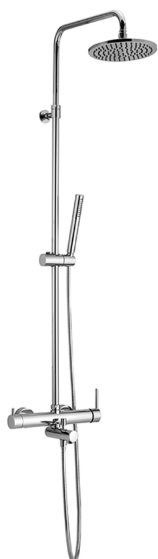

3-functions single lever bath set SHOWER COLUMNS_CY004121

MODEL **CY004121**

3-functions single lever bath set, 2 outlet devia stop cartridge, adjustable riser column, sliding handshower bracket, ABS D.26 mm minimalistic one spray handshower, 200 mm round showerhead 8 mm thick BRASS, 150 cm smooth SILVERFLEX Flexible Hose

AVAILABLE FINISHINGS

21 21 Chrome

CHARACTERISTICS

Cartridge Spare Parts **ZZ95409000**

35 mm Cartridge

EcoStop

EcoStop feature limits water flow to approximately 50% of maximum output with one point of resistance on setting. Push slightly past the middle stop only when full water output is required. This will save water up to 50%.

DeviaStop

The Cisal Devia Stop technology allows to adjust the water flow and to direct it to the selected output point (overhead soaker, hand shower, etc).

2024-12-22