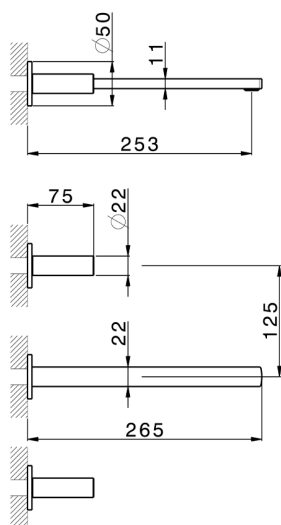

Exposed part for concealed washbasin mixer SMOOTH X32_X4013511

MODEL **X4013511**

Exposed part for concealed washbasin mixer, without concealed part, for item ZA033510, with smooth handles, Inox AISI 316L

AVAILABLE FINISHINGS

-  **D1** D1 Brushed Inox
-  **5H** 5H Dark Brass Brushed
-  **5L** 5L Brushed Black Titanium
-  **5N** 5N Brushed Rose Gold

CHARACTERISTICS

Installation **Concealed**

Required concealed parts **ZA033510**

Concealed washbasin mixer CONCEALED_ZA033510

MODEL **ZA033510**

Concealed washbasin mixer, with two right headvalves

AVAILABLE FINISHINGS

 **04** 04 Without finishing

CHARACTERISTICS

Concealed **1**

2026-04-04