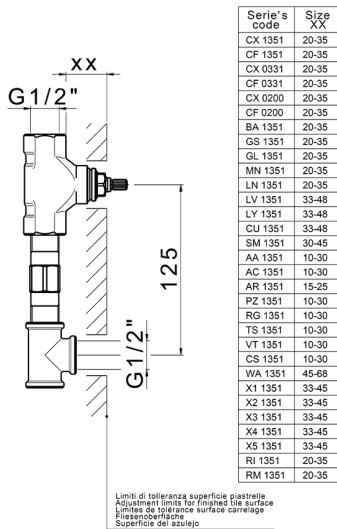

Exposed part for concealed washbasin mixer SMOOTH X32_X4013511

MODEL **X4013511**

Exposed part for concealed washbasin mixer, without concealed part, for item ZA033510, with smooth handles, Inox AISI 316L

Concealed washbasin mixer CONCEALED_ZA033510

MODEL **ZA033510**

Concealed washbasin mixer, with two right headvalves

AVAILABLE FINISHINGS

 **04** 04 Without finishing

CHARACTERISTICS

Concealed **1**

2026-04-04