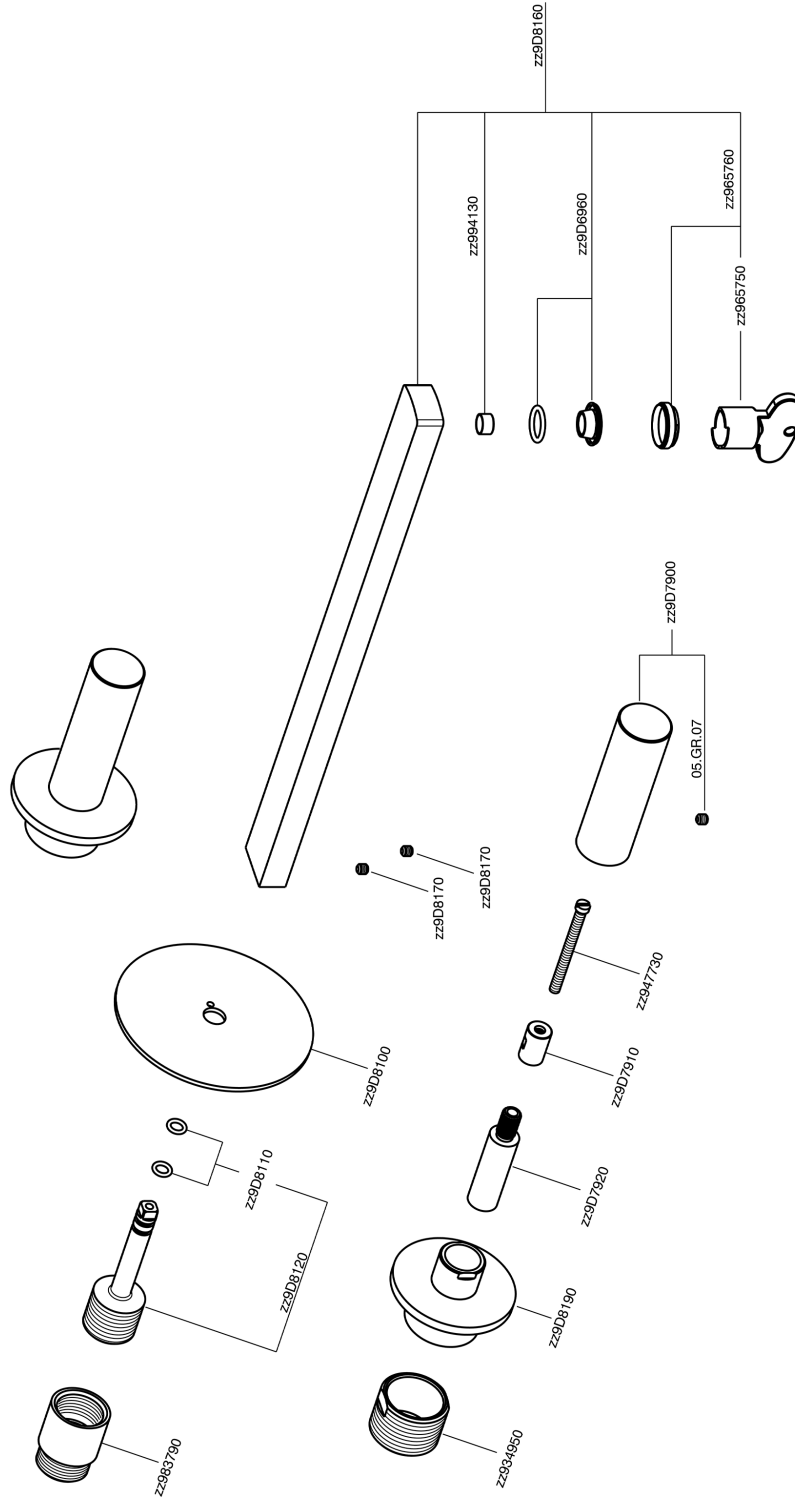

Exposed part for concealed washbasin mixer SMOOTH X32_X4013511

X4013511

<https://en.cisal.it/exposed-part-for-concealed-washbasin-mixer-smooth-x32-x4013511>

Concealed washbasin mixer CONCEALED_ZA033510

ZA033510

<https://en.cisal.it/concealed-washbasin-mixer-concealed-za033510>

2026-04-24