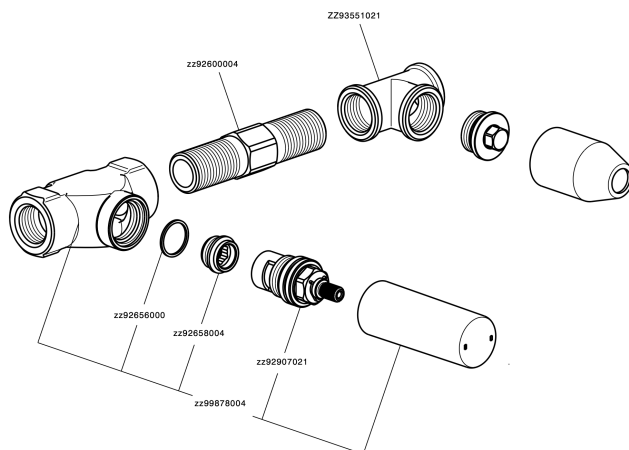

Concealed washbasin mixer CONCEALED_ZA033510

ZA033510

<https://en.cisal.it/concealed-washbasin-mixer-concealed-za033510>

2026-04-28