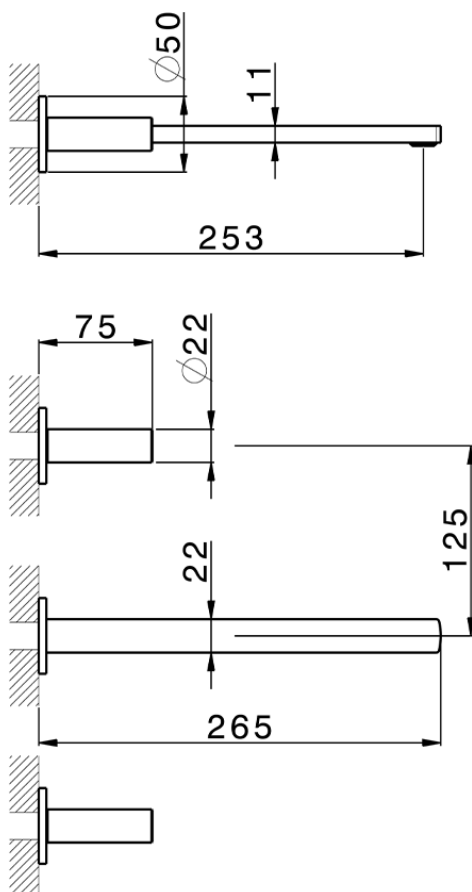

Exposed part for concealed washbasin mixer SMOOTH X32_X4013511

X4013511

<https://en.cisal.it/exposed-part-for-concealed-washbasin-mixer-smooth-x32-x4013511>

| Serie's code | Size XX |
|--------------|---------|
| CX 1351 | 20-35 |
| CF 1351 | 20-35 |
| CX 0331 | 20-35 |
| CF 0331 | 20-35 |
| CX 0200 | 20-35 |
| CF 0200 | 20-35 |
| BA 1351 | 20-35 |
| GS 1351 | 20-35 |
| GL 1351 | 20-35 |
| MN 1351 | 20-35 |
| LN 1351 | 20-35 |
| LV 1351 | 33-48 |
| LY 1351 | 33-48 |
| CU 1351 | 33-48 |
| SM 1351 | 30-45 |
| AA 1351 | 10-30 |
| AC 1351 | 10-30 |
| AR 1351 | 15-25 |
| PZ 1351 | 10-30 |
| RG 1351 | 10-30 |
| TS 1351 | 10-30 |
| VT 1351 | 10-30 |
| CS 1351 | 10-30 |
| WA 1351 | 45-68 |
| X1 1351 | 33-45 |
| X2 1351 | 33-45 |
| X3 1351 | 33-45 |
| X4 1351 | 33-45 |
| X5 1351 | 33-45 |
| RI 1351 | 20-35 |
| RM 1351 | 20-35 |

Limiti di tolleranza superficie piastrelle
 Adjustment limits for finished tile surface
 Limites de tolérance surface carrelage
 Fliesenoberfläche
 Superficie del azulejo

ZA033510

<https://en.cisal.it/concealed-washbasin-mixer-concealed-za033510>