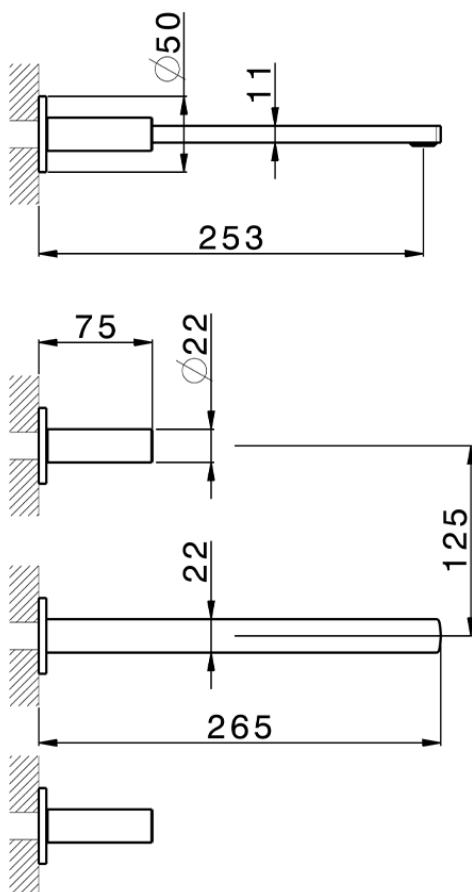

Exposed part for concealed washbasin mixer SMOOTH X32_X4013511

X4013511

<https://en.cisal.it/exposed-part-for-concealed-washbasin-mixer-smooth-x32-x4013511>

Serie's code	Size XX
CX 1351	20-35
CF 1351	20-35
CX 0331	20-35
CF 0331	20-35
CX 0200	20-35
CF 0200	20-35
BA 1351	20-35
GS 1351	20-35
GL 1351	20-35
MN 1351	20-35
LN 1351	20-35
LV 1351	33-48
LY 1351	33-48
CU 1351	33-48
SM 1351	30-45
AA 1351	10-30
AC 1351	10-30
AR 1351	15-25
PZ 1351	10-30
RG 1351	10-30
TS 1351	10-30
VT 1351	10-30
CS 1351	10-30
WA 1351	45-68
X1 1351	33-45
X2 1351	33-45
X3 1351	33-45
X4 1351	33-45
X5 1351	33-45
RI 1351	20-35
RM 1351	20-35

Limiti di tolleranza superficie piastrelle
 Adjustment limits for finished tile surface
 Limites de tolérance surface carrelage
 Fliesenoberfläche
 Superficie del azulejo

ZA033510

<https://en.cisal.it/concealed-washbasin-mixer-concealed-za033510>