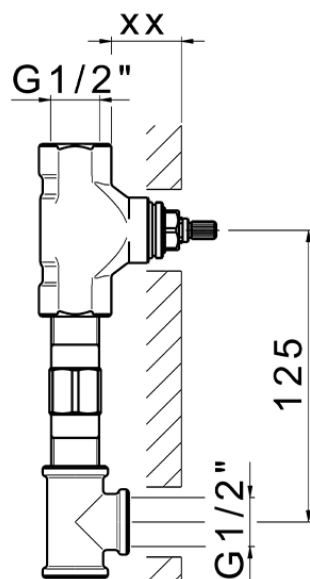

Serie's code	Size XX
CX 1351	20-35
CF 1351	20-35
CX 0331	20-35
CF 0331	20-35
CX 0200	20-35
CF 0200	20-35
BA 1351	20-35
GS 1351	20-35
GL 1351	20-35
MN 1351	20-35
LN 1351	20-35
LV 1351	33-48
LY 1351	33-48
CU 1351	33-48
SM 1351	30-45
AA 1351	10-30
AC 1351	10-30
AR 1351	15-25
PZ 1351	10-30
RG 1351	10-30
TS 1351	10-30
VT 1351	10-30
CS 1351	10-30
WA 1351	45-68
X1 1351	33-45
X2 1351	33-45
X3 1351	33-45
X4 1351	33-45
X5 1351	33-45
RI 1351	20-35
RM 1351	20-35

ZA033510

<https://en.cisal.it/concealed-washbasin-mixer-concealed-za033510>

2026-04-24