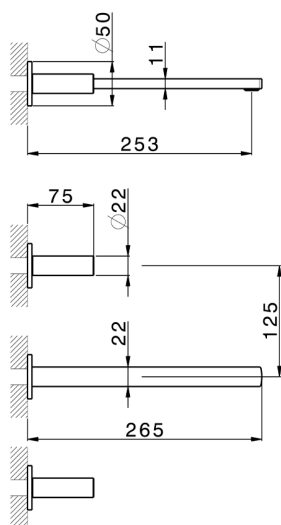

## Exposed part for concealed washbasin mixer SMOOTH X32\_X4013511

MODEL **X4013511**

Exposed part for concealed washbasin mixer, without concealed part, for item ZA033510, with smooth handles, Inox AISI 316L

## Exposed part for concealed washbasin mixer SMOOTH X32\_X4013511

X4013511

<https://en.cisal.it/exposed-part-for-concealed-washbasin-mixer-smooth-x32-x4013511>

## Concealed washbasin mixer CONCEALED\_ZA033510

MODEL **ZA033510**

Concealed washbasin mixer, with two right headvalves

AVAILABLE FINISHINGS

 **04** 04 Without finishing

CHARACTERISTICS

Concealed **1**

2026-04-24