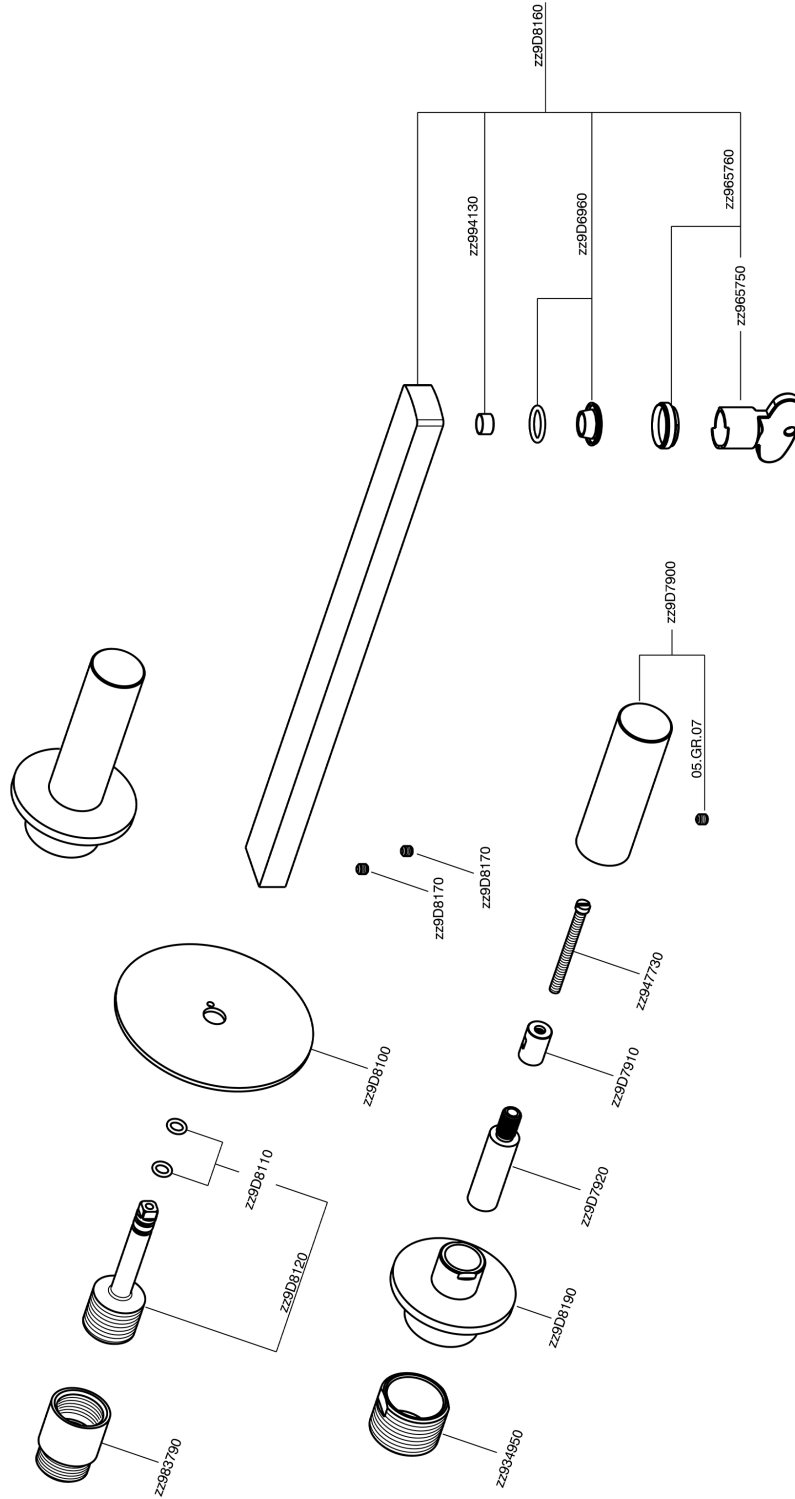

## Exposed part for concealed washbasin mixer SMOOTH X32\_X4013511

MODEL **X4013511**

Exposed part for concealed washbasin mixer, without concealed part, for item ZA033510, with smooth handles, Inox AISI 316L

### CHARACTERISTICS

Installation **Concealed**

Required concealed parts **ZA033510**

## Exposed part for concealed washbasin mixer SMOOTH X32\_X4013511

X4013511

<https://en.cisal.it/exposed-part-for-concealed-washbasin-mixer-smooth-x32-x4013511>

## Concealed washbasin mixer CONCEALED\_ZA033510

MODEL **ZA033510**

Concealed washbasin mixer, with two right headvalves

AVAILABLE FINISHINGS

 **04** 04 Without finishing

CHARACTERISTICS

Concealed **1**

2026-04-24