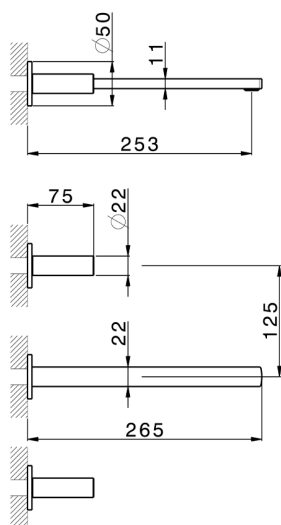

Exposed part for concealed washbasin mixer SMOOTH X32_X4013511

MODEL **X4013511**

Exposed part for concealed washbasin mixer, without concealed part, for item ZA033510, with smooth handles, Inox AISI 316L

AVAILABLE FINISHINGS

-  **D1** D1 Brushed Inox
-  **5H** 5H Dark Brass Brushed
-  **5L** 5L Brushed Black Titanium
-  **5N** 5N Brushed Rose Gold

CHARACTERISTICS

Installation **Concealed**

Required concealed parts **ZA033510**

Exposed part for concealed washbasin mixer SMOOTH X32_X4013511

X4013511

<https://en.cisal.it/exposed-part-for-concealed-washbasin-mixer-smooth-x32-x4013511>

Concealed washbasin mixer CONCEALED_ZA033510

MODEL **ZA033510**

Concealed washbasin mixer, with two right headvalves

AVAILABLE FINISHINGS

 **04** 04 Without finishing

CHARACTERISTICS

Concealed **1**

2026-06-05