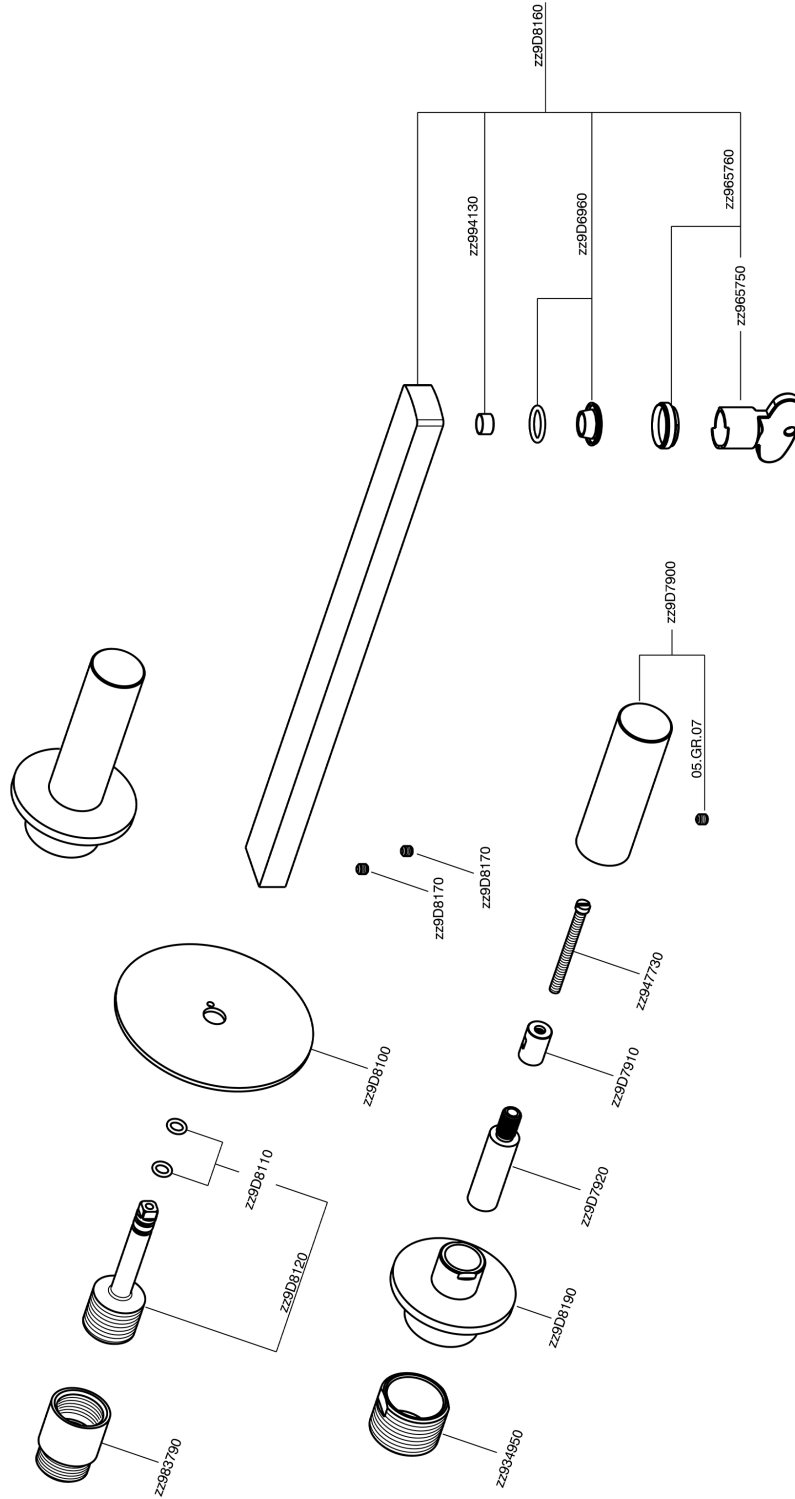

Exposed part for concealed washbasin mixer SMOOTH X32_X4013511

MODEL **X4013511**

Exposed part for concealed washbasin mixer, without concealed part, for item ZA033510, with smooth handles, Inox AISI 316L

AVAILABLE FINISHINGS

-  **D1** D1 Brushed Inox
-  **5H** 5H Dark Brass Brushed
-  **5L** 5L Brushed Black Titanium
-  **5N** 5N Brushed Rose Gold

CHARACTERISTICS

Installation **Concealed**

Required concealed parts **ZA033510**

Exposed part for concealed washbasin mixer SMOOTH X32_X4013511

X4013511

<https://en.cisal.it/exposed-part-for-concealed-washbasin-mixer-smooth-x32-x4013511>

Concealed washbasin mixer CONCEALED_ZA033510

MODEL **ZA033510**

Concealed washbasin mixer, with two right headvalves

AVAILABLE FINISHINGS

 **04** 04 Without finishing

CHARACTERISTICS

Concealed **1**

2026-06-05