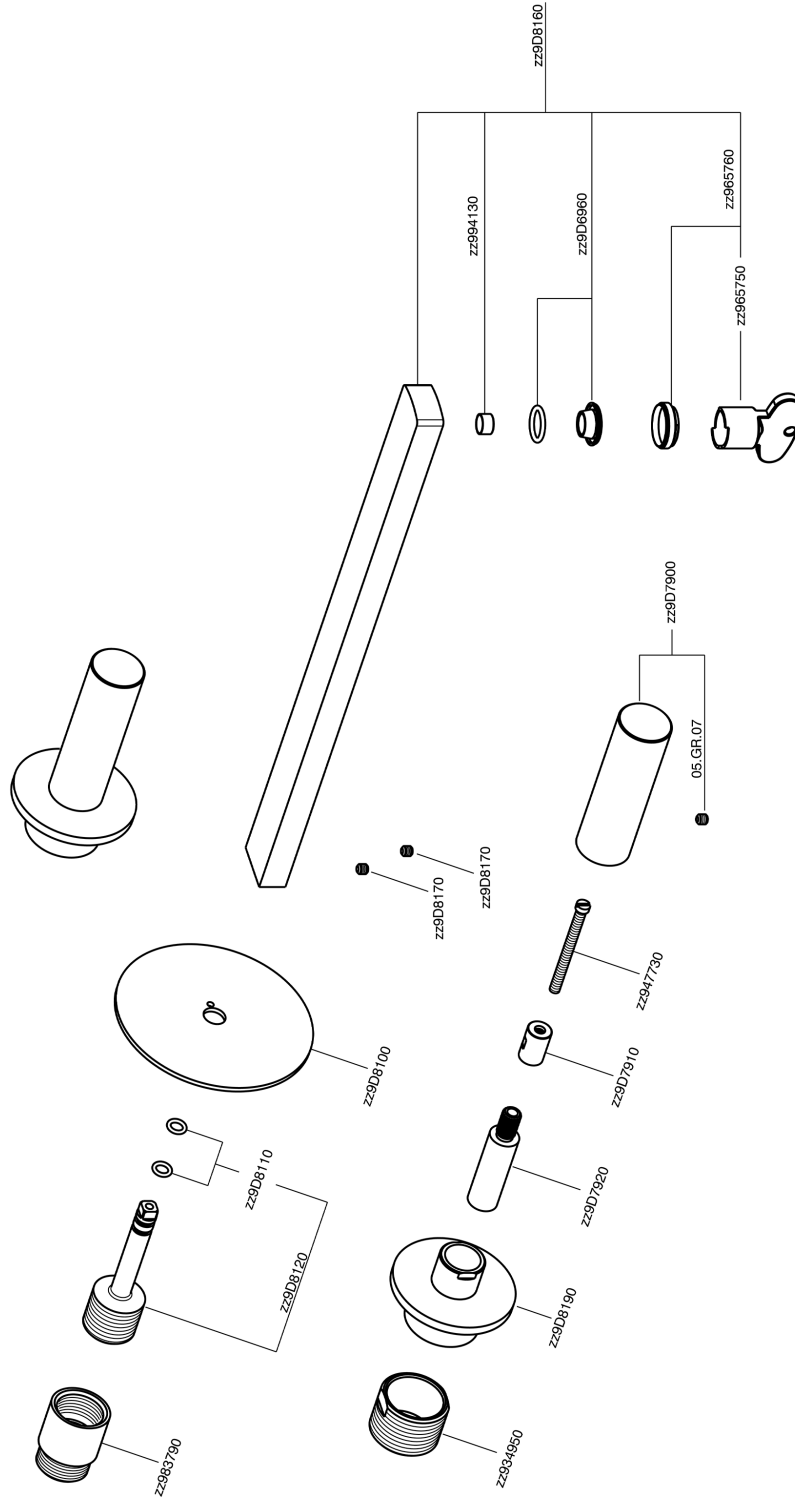

Exposed part for concealed washbasin mixer SMOOTH X32_X4013511

X4013511

<https://en.cisal.it/exposed-part-for-concealed-washbasin-mixer-smooth-x32-x4013511>

Concealed washbasin mixer CONCEALED_ZA033510

ZA033510

<https://en.cisal.it/concealed-washbasin-mixer-concealed-za033510>

2026-06-25