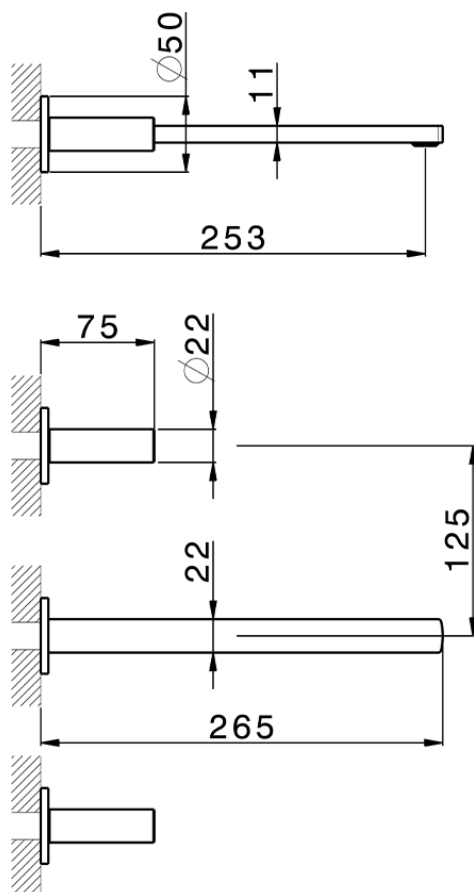

**Exposed part for concealed washbasin mixer SMOOTH X32\_X4013511**

X4013511

<https://en.cisal.it/exposed-part-for-concealed-washbasin-mixer-smooth-x32-x4013511>

Serie's code	Size XX
CX 1351	20-35
CF 1351	20-35
CX 0331	20-35
CF 0331	20-35
CX 0200	20-35
CF 0200	20-35
BA 1351	20-35
GS 1351	20-35
GL 1351	20-35
MN 1351	20-35
LN 1351	20-35
LV 1351	33-48
LY 1351	33-48
CU 1351	33-48
SM 1351	30-45
AA 1351	10-30
AC 1351	10-30
AR 1351	15-25
PZ 1351	10-30
RG 1351	10-30
TS 1351	10-30
VT 1351	10-30
CS 1351	10-30
WA 1351	45-68
X1 1351	33-45
X2 1351	33-45
X3 1351	33-45
X4 1351	33-45
X5 1351	33-45
RI 1351	20-35
RM 1351	20-35

Limiti di tolleranza superficie piastrelle  
 Adjustment limits for finished tile surface  
 Limites de tolérance surface carrelage  
 Fliesenoberfläche  
 Superficie del azulejo

ZA033510

<https://en.cisal.it/concealed-washbasin-mixer-concealed-za033510>