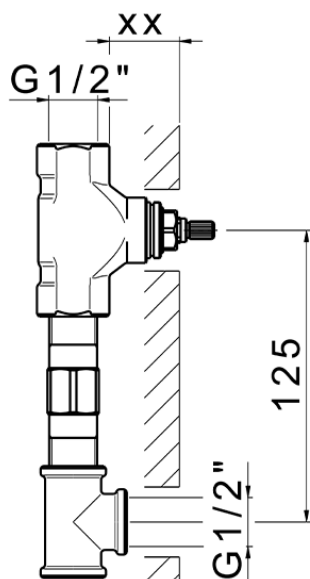

Serie's code	Size XX
CX 1351	20-35
CF 1351	20-35
CX 0331	20-35
CF 0331	20-35
CX 0200	20-35
CF 0200	20-35
BA 1351	20-35
GS 1351	20-35
GL 1351	20-35
MN 1351	20-35
LN 1351	20-35
LV 1351	33-48
LY 1351	33-48
CU 1351	33-48
SM 1351	30-45
AA 1351	10-30
AC 1351	10-30
AR 1351	15-25
PZ 1351	10-30
RG 1351	10-30
TS 1351	10-30
VT 1351	10-30
CS 1351	10-30
WA 1351	45-68
X1 1351	33-45
X2 1351	33-45
X3 1351	33-45
X4 1351	33-45
X5 1351	33-45
RI 1351	20-35
RM 1351	20-35

ZA033510

<https://en.cisal.it/concealed-washbasin-mixer-concealed-za033510>

2026-06-25