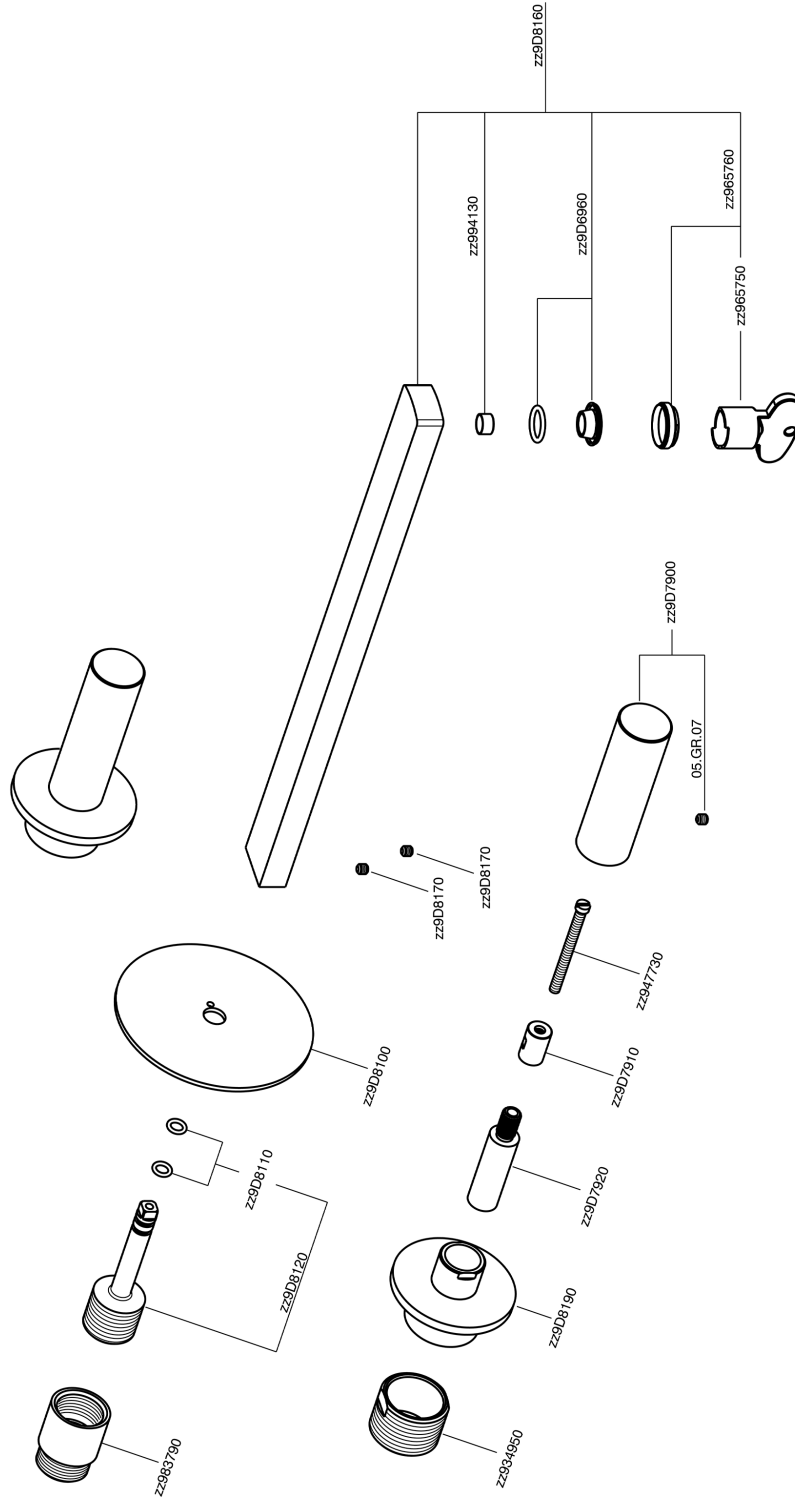

Exposed part for concealed washbasin mixer SMOOTH X32_X4013511

X4013511

<https://en.cisal.it/exposed-part-for-concealed-washbasin-mixer-smooth-x32-x4013511>

Concealed washbasin mixer CONCEALED_ZA033510

ZA033510

<https://en.cisal.it/concealed-washbasin-mixer-concealed-za033510>

2026-06-05