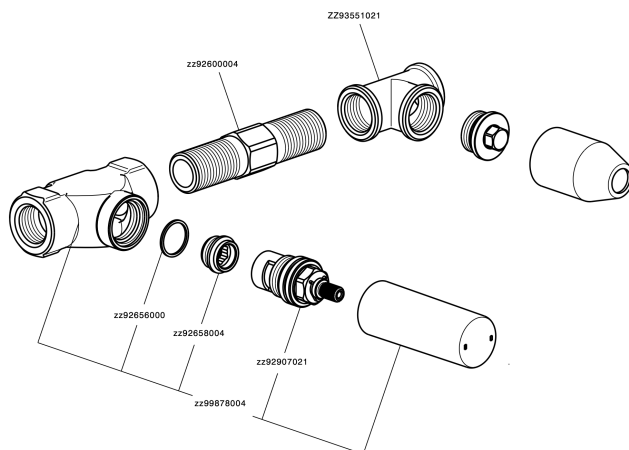

Exposed part for concealed washbasin mixer SMOOTH X32_X4013511

X4013511

<https://en.cisal.it/exposed-part-for-concealed-washbasin-mixer-smooth-x32-x4013511>

Concealed washbasin mixer CONCEALED_ZA033510

ZA033510

<https://en.cisal.it/concealed-washbasin-mixer-concealed-za033510>

2026-06-05