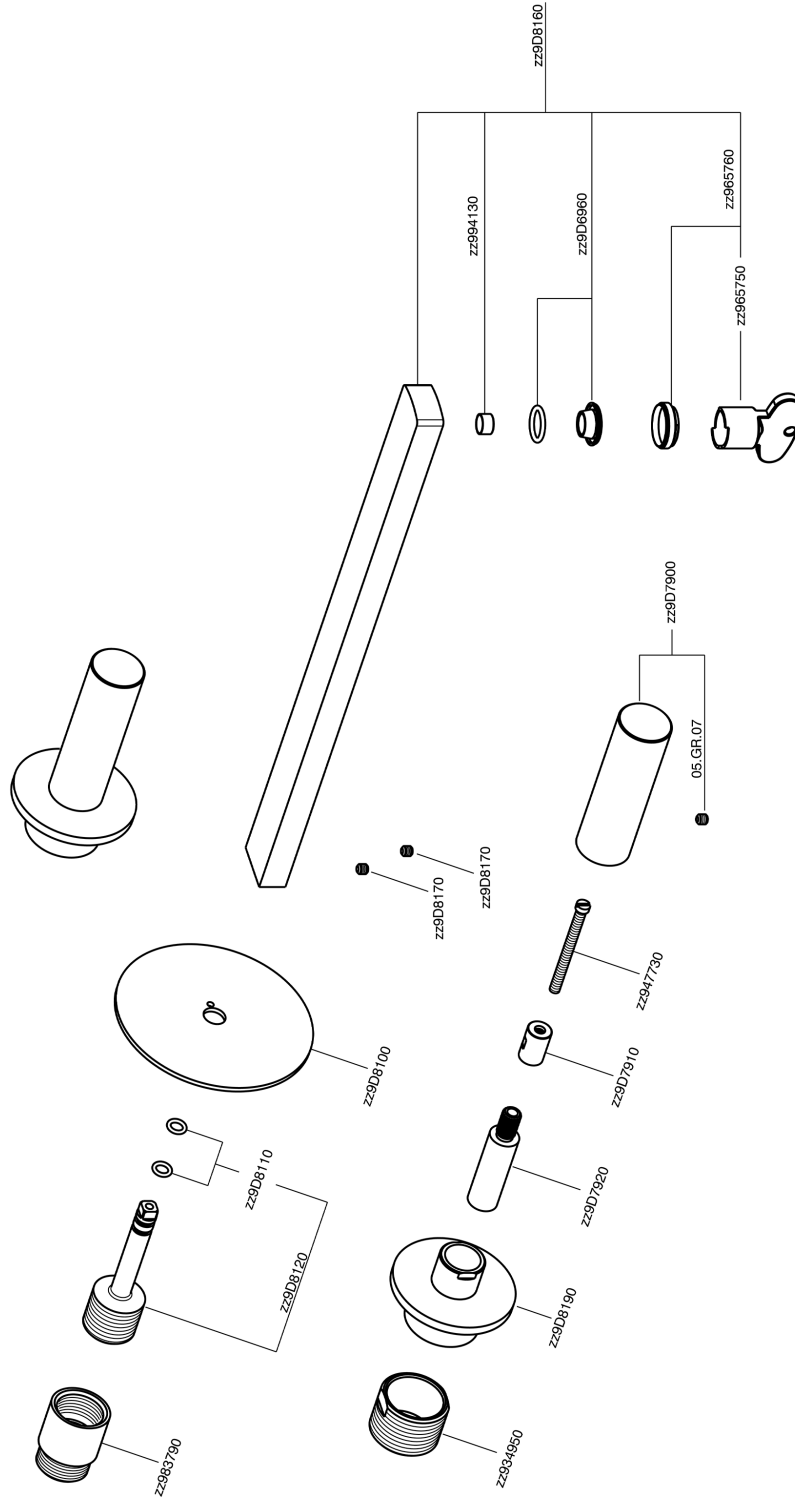

Exposed part for concealed washbasin mixer SMOOTH X32_X4013511

X4013511

<https://en.cisal.it/exposed-part-for-concealed-washbasin-mixer-smooth-x32-x4013511>

Concealed washbasin mixer CONCEALED_ZA033510

ZA033510

<https://en.cisal.it/concealed-washbasin-mixer-concealed-za033510>

2026-05-15