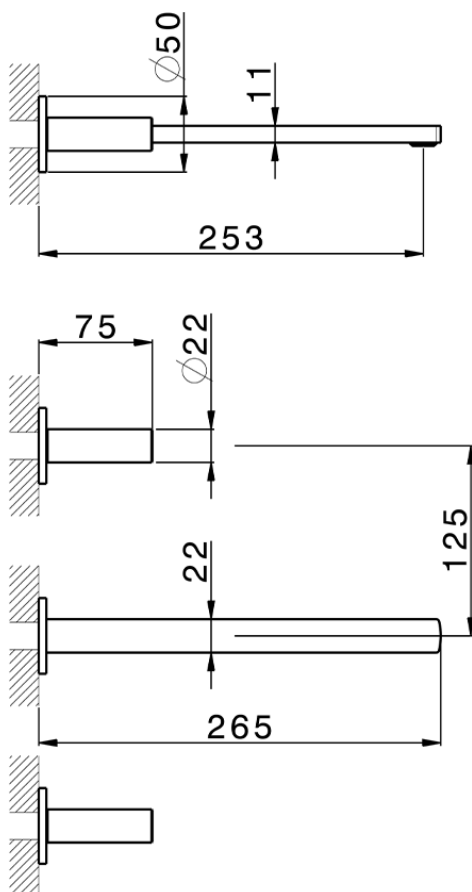

## Exposed part for concealed washbasin mixer SMOOTH X32\_X4013511

X4013511

<https://en.cisal.it/exposed-part-for-concealed-washbasin-mixer-smooth-x32-x4013511>

Serie's code	Size XX
CX 1351	20-35
CF 1351	20-35
CX 0331	20-35
CF 0331	20-35
CX 0200	20-35
CF 0200	20-35
BA 1351	20-35
GS 1351	20-35
GL 1351	20-35
MN 1351	20-35
LN 1351	20-35
LV 1351	33-48
LY 1351	33-48
CU 1351	33-48
SM 1351	30-45
AA 1351	10-30
AC 1351	10-30
AR 1351	15-25
PZ 1351	10-30
RG 1351	10-30
TS 1351	10-30
VT 1351	10-30
CS 1351	10-30
WA 1351	45-68
X1 1351	33-45
X2 1351	33-45
X3 1351	33-45
X4 1351	33-45
X5 1351	33-45
RI 1351	20-35
RM 1351	20-35

Limiti di tolleranza superficie piastrelle  
 Adjustment limits for finished tile surface  
 Limites de tolérance surface carrelage  
 Fliesenoberfläche  
 Superficie del azulejo

ZA033510

<https://en.cisal.it/concealed-washbasin-mixer-concealed-za033510>