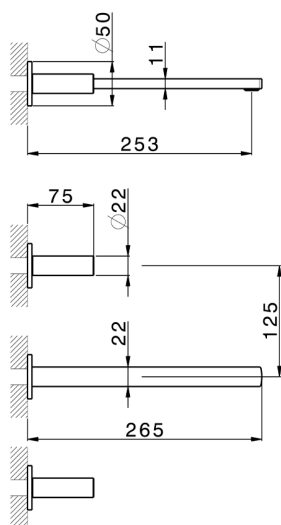

## Exposed part for concealed washbasin mixer SMOOTH X32\_X4013511

MODEL **X4013511**

Exposed part for concealed washbasin mixer, without concealed part, for item ZA033510, with smooth handles, Inox AISI 316L

## Exposed part for concealed washbasin mixer SMOOTH X32\_X4013511

X4013511

<https://en.cisal.it/exposed-part-for-concealed-washbasin-mixer-smooth-x32-x4013511>

## Concealed washbasin mixer CONCEALED\_ZA033510

MODEL **ZA033510**

Concealed washbasin mixer, with two right headvalves

AVAILABLE FINISHINGS

**04** 04 Without finishing

CHARACTERISTICS

Concealed **1**

2026-04-04