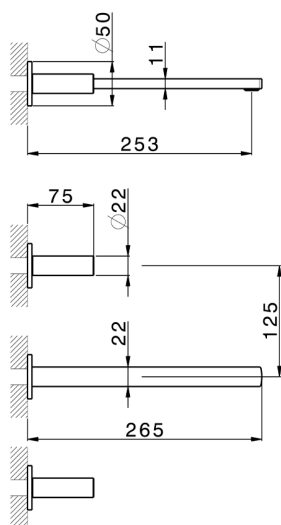

Exposed part for concealed washbasin mixer SMOOTH X32_X4013511

MODEL **X4013511**

Exposed part for concealed washbasin mixer, without concealed part, for item ZA033510, with smooth handles, Inox AISI 316L

AVAILABLE FINISHINGS

-  **D1** D1 Brushed Inox
-  **5H** 5H Dark Brass Brushed
-  **5L** 5L Brushed Black Titanium
-  **5N** 5N Brushed Rose Gold

CHARACTERISTICS

Installation **Concealed**

Required concealed parts **ZA033510**

Concealed washbasin mixer CONCEALED_ZA033510

MODEL **ZA033510**

Concealed washbasin mixer, with two right headvalves

AVAILABLE FINISHINGS

 **04** 04 Without finishing

CHARACTERISTICS

Concealed **1**

2026-06-04