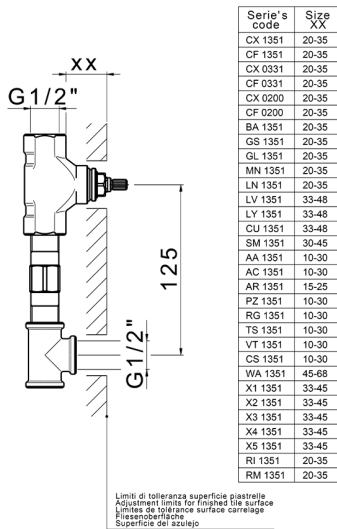

## Exposed part for concealed washbasin mixer SMOOTH X32\_X4013511

X4013511

<https://en.cisal.it/exposed-part-for-concealed-washbasin-mixer-smooth-x32-x4013511>

## Concealed washbasin mixer CONCEALED\_ZA033510

MODEL **ZA033510**

Concealed washbasin mixer, with two right headvalves

AVAILABLE FINISHINGS

**04** 04 Without finishing

CHARACTERISTICS

Concealed **1**

2026-04-04