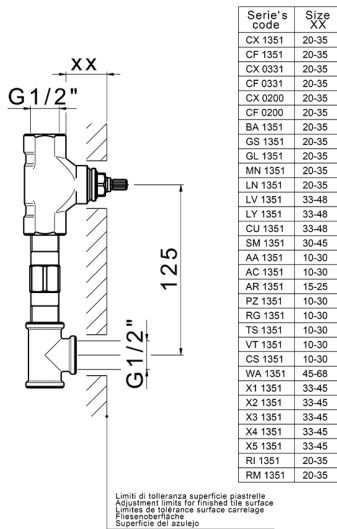

Exposed part for concealed washbasin mixer SMOOTH X32_X4013511

MODEL **X4013511**

Exposed part for concealed washbasin mixer, without concealed part, for item ZA033510, with smooth handles, Inox AISI 316L

Concealed washbasin mixer CONCEALED_ZA033510

MODEL **ZA033510**

Concealed washbasin mixer, with two right headvalves

AVAILABLE FINISHINGS

04 04 Without finishing

CHARACTERISTICS

Concealed **1**

2026-05-15