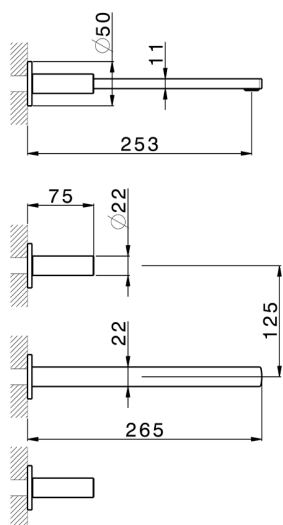

Exposed part for concealed washbasin mixer SMOOTH X32_X4013511

MODEL **X4013511**

Exposed part for concealed washbasin mixer, without concealed part, for item ZA033510, with smooth handles, Inox AISI 316L

AVAILABLE FINISHINGS

-  **D1** D1 Brushed Inox
-  **5H** 5H Dark Brass Brushed
-  **5L** 5L Brushed Black Titanium
-  **5N** 5N Brushed Rose Gold

CHARACTERISTICS

Installation **Concealed**

Required concealed parts **ZA033510**

Concealed washbasin mixer CONCEALED_ZA033510

MODEL **ZA033510**

Concealed washbasin mixer, with two right headvalves

AVAILABLE FINISHINGS

04 04 Without finishing

CHARACTERISTICS

Concealed **1**

2026-05-15