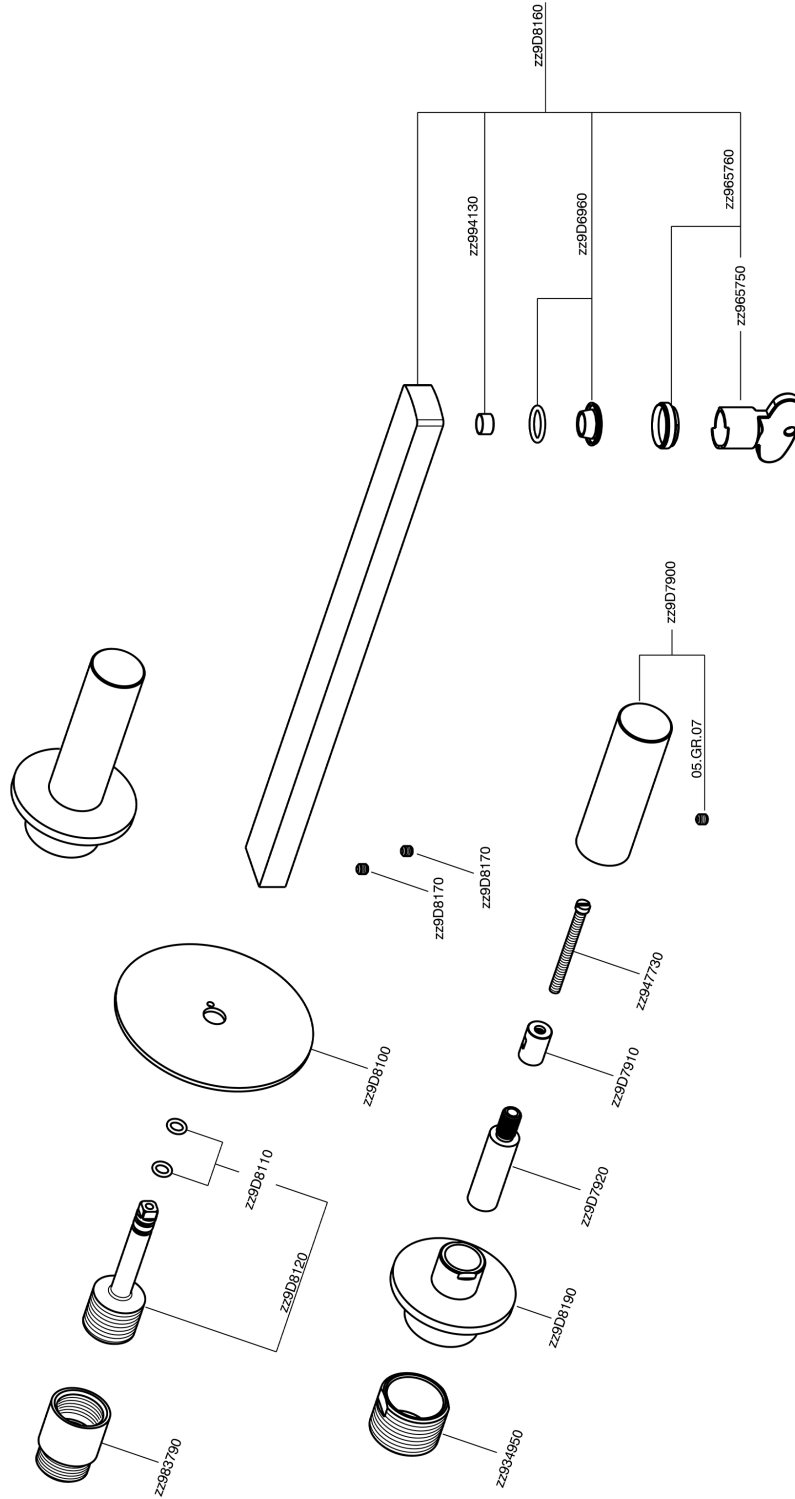

## Exposed part for concealed washbasin mixer SMOOTH X32\_X4013511

MODEL **X4013511**

Exposed part for concealed washbasin mixer, without concealed part, for item ZA033510, with smooth handles, Inox AISI 316L

### CHARACTERISTICS

Installation **Concealed**

Required concealed parts **ZA033510**

## Exposed part for concealed washbasin mixer SMOOTH X32\_X4013511

X4013511

<https://en.cisal.it/exposed-part-for-concealed-washbasin-mixer-smooth-x32-x4013511>

## Concealed washbasin mixer CONCEALED\_ZA033510

MODEL **ZA033510**

Concealed washbasin mixer, with two right headvalves

AVAILABLE FINISHINGS

**04** 04 Without finishing

CHARACTERISTICS

Concealed **1**

2026-04-04