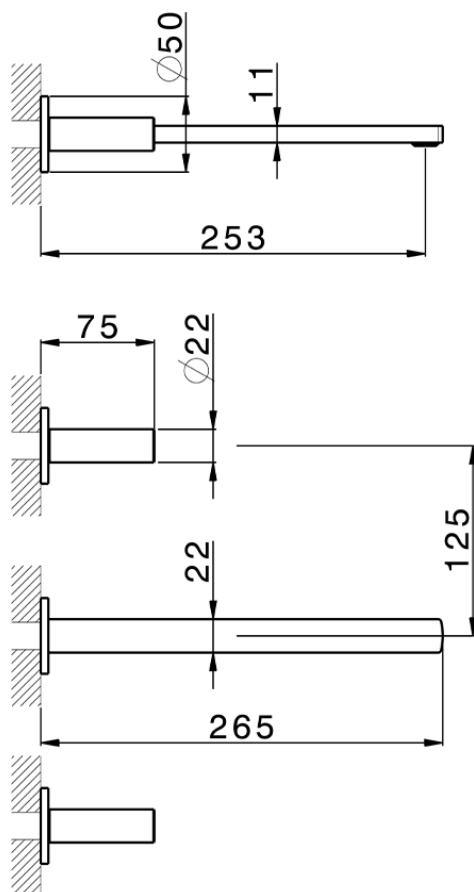

Exposed part for concealed washbasin mixer SMOOTH X32_X4013511

X4013511

<https://en.cisal.it/exposed-part-for-concealed-washbasin-mixer-smooth-x32-x4013511>

Serie's code	Size XX
CX 1351	20-35
CF 1351	20-35
CX 0331	20-35
CF 0331	20-35
CX 0200	20-35
CF 0200	20-35
BA 1351	20-35
GS 1351	20-35
GL 1351	20-35
MN 1351	20-35
LN 1351	20-35
LV 1351	33-48
LY 1351	33-48
CU 1351	33-48
SM 1351	30-45
AA 1351	10-30
AC 1351	10-30
AR 1351	15-25
PZ 1351	10-30
RG 1351	10-30
TS 1351	10-30
VT 1351	10-30
CS 1351	10-30
WA 1351	45-68
X1 1351	33-45
X2 1351	33-45
X3 1351	33-45
X4 1351	33-45
X5 1351	33-45
RI 1351	20-35
RM 1351	20-35

Limiti di tolleranza superficie piastrelle
 Adjustment limits for finished tile surface
 Limites de tolérance surface carrelage
 Fliesenoberfläche
 Superficie del azulejo

ZA033510

<https://en.cisal.it/concealed-washbasin-mixer-concealed-za033510>