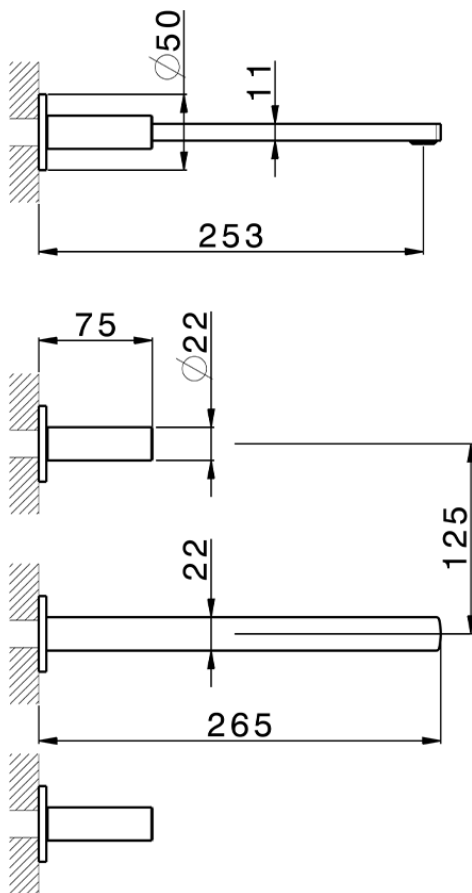

Exposed part for concealed washbasin mixer SMOOTH X32_X4013511

X4013511

<https://en.cisal.it/exposed-part-for-concealed-washbasin-mixer-smooth-x32-x4013511>

Serie's code	Size XX
CX 1351	20-35
CF 1351	20-35
CX 0331	20-35
CF 0331	20-35
CX 0200	20-35
CF 0200	20-35
BA 1351	20-35
GS 1351	20-35
GL 1351	20-35
MN 1351	20-35
LN 1351	20-35
LV 1351	33-48
LY 1351	33-48
CU 1351	33-48
SM 1351	30-45
AA 1351	10-30
AC 1351	10-30
AR 1351	15-25
PZ 1351	10-30
RG 1351	10-30
TS 1351	10-30
VT 1351	10-30
CS 1351	10-30
WA 1351	45-68
X1 1351	33-45
X2 1351	33-45
X3 1351	33-45
X4 1351	33-45
X5 1351	33-45
RI 1351	20-35
RM 1351	20-35

Limiti di tolleranza superficie piastrelle
 Adjustment limits for finished tile surface
 Limites de tolérance surface carrelage
 Fliesenoberfläche
 Superficie del azulejo

ZA033510

<https://en.cisal.it/concealed-washbasin-mixer-concealed-za033510>