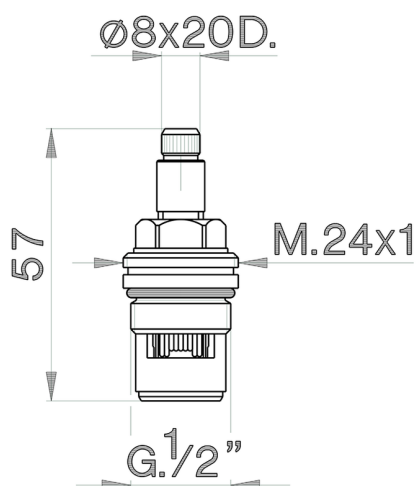

## 1/2" ceramic headvave - right - 180° SPARE PARTS\_ZZ928460

MODEL **ZZ928460**

1/2" ceramic headvave - right - 180°,rod "TR"

AVAILABLE FINISHINGS

 **04** 04 Without finishing

CHARACTERISTICS

2026-04-30