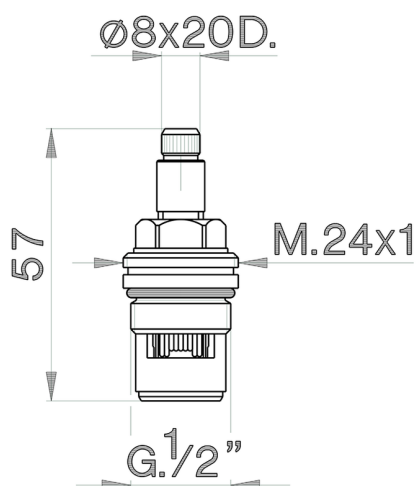

## 1/2" ceramic headvave - right - 180° SPARE PARTS\_ZZ928460

MODEL **ZZ928460**

1/2" ceramic headvave - right - 180°,rod "TR"

AVAILABLE FINISHINGS

 **04** 04 Without finishing

CHARACTERISTICS

2026-06-14