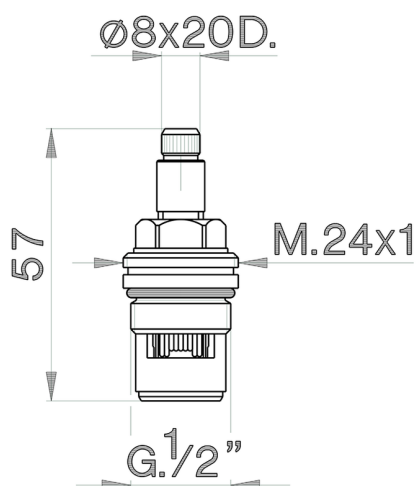

## 1/2" ceramic headvave - right - 180° SPARE PARTS\_ZZ928460

MODEL **ZZ928460**

1/2" ceramic headvave - right - 180°,rod "TR"

AVAILABLE FINISHINGS

 **04** 04 Without finishing

CHARACTERISTICS

2026-04-09