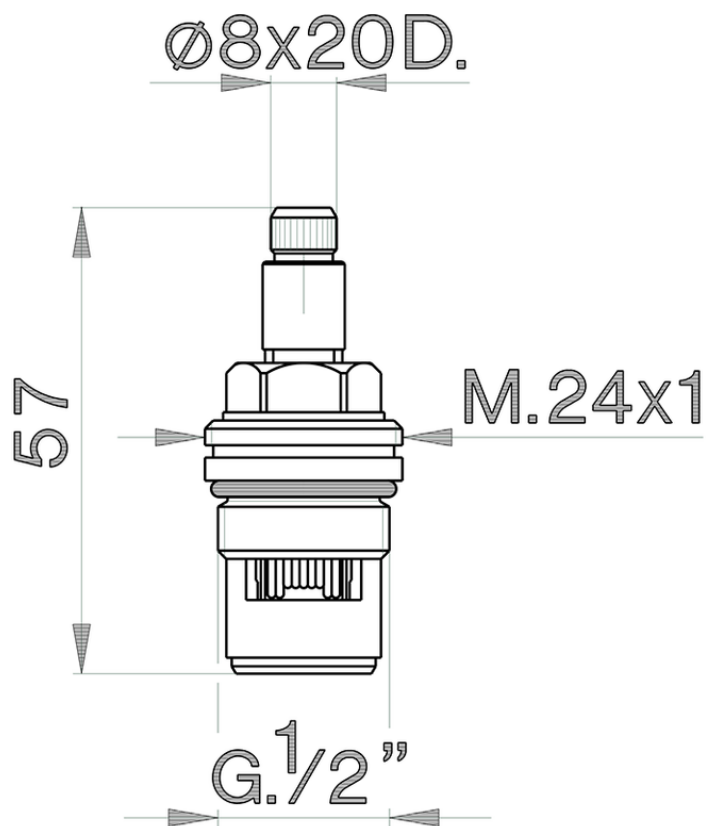

**1/2 ceramic headvave - right - 180° SPARE PARTS\_ZZ928460**

ZZ928460

<https://en.cisal.it/1-2-ceramic-headvave-right-180-spare-parts-zz928460>

2026-06-14