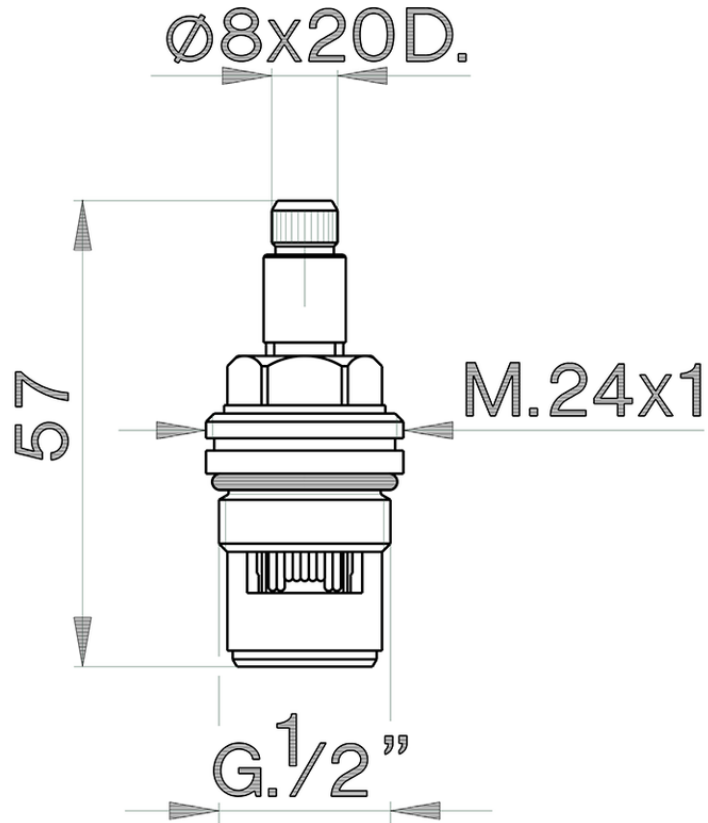

1/2 ceramic headvave - right - 180° SPARE PARTS\_ZZ928460

ZZ928460

<https://en.cisal.it/1-2-ceramic-headvave-right-180-spare-parts-zz928460>

2026-05-20