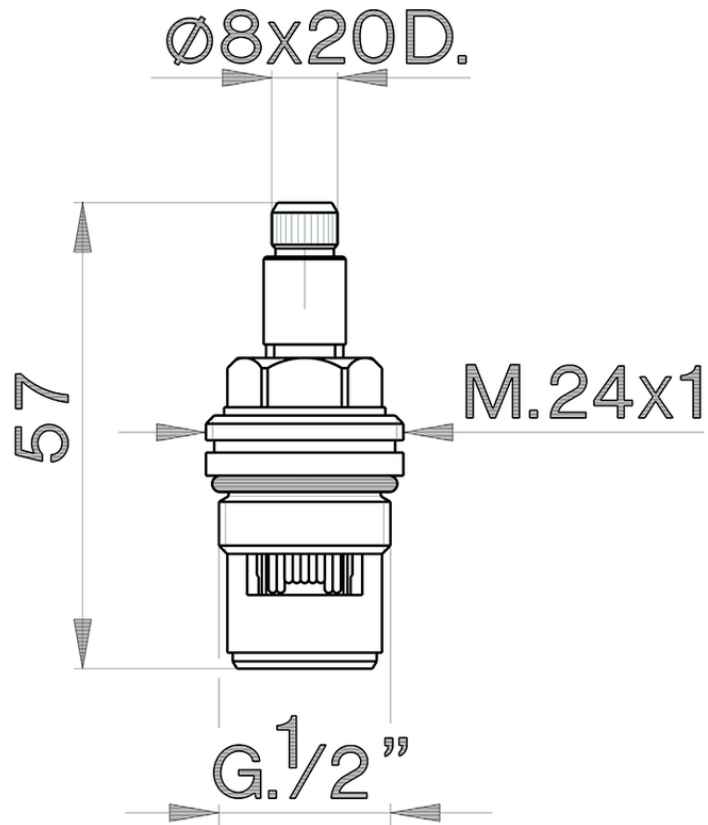

1/2 ceramic headvave - right - 180° SPARE PARTS_ZZ928460

ZZ928460

<https://en.cisal.it/1-2-ceramic-headvave-right-180-spare-parts-zz928460>

2026-04-09