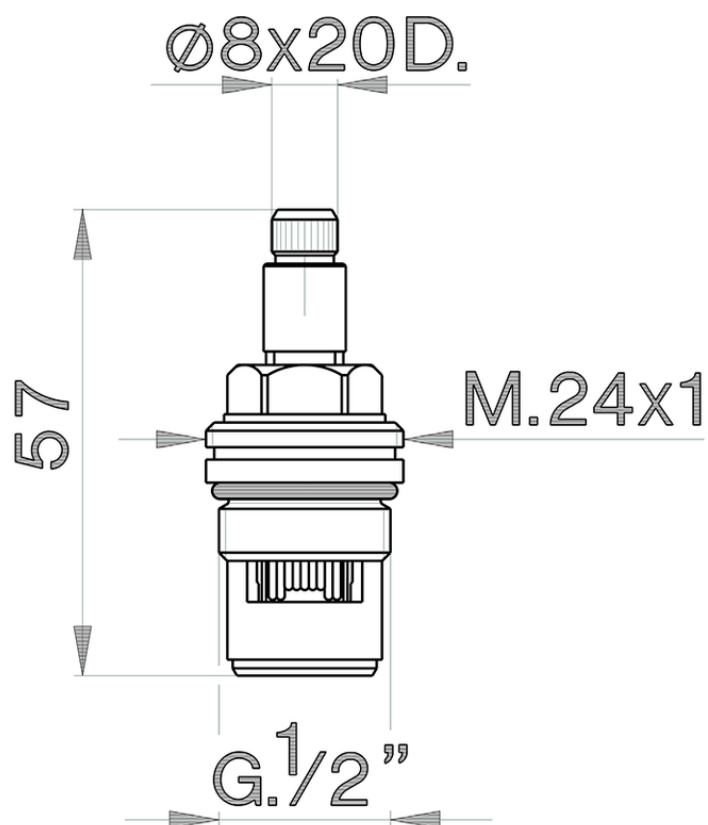

1/2 ceramic headvave - right - 180° SPARE PARTS_ZZ928460

ZZ928460

<https://en.cisal.it/1-2-ceramic-headvave-right-180-spare-parts-zz928460>

2026-04-29