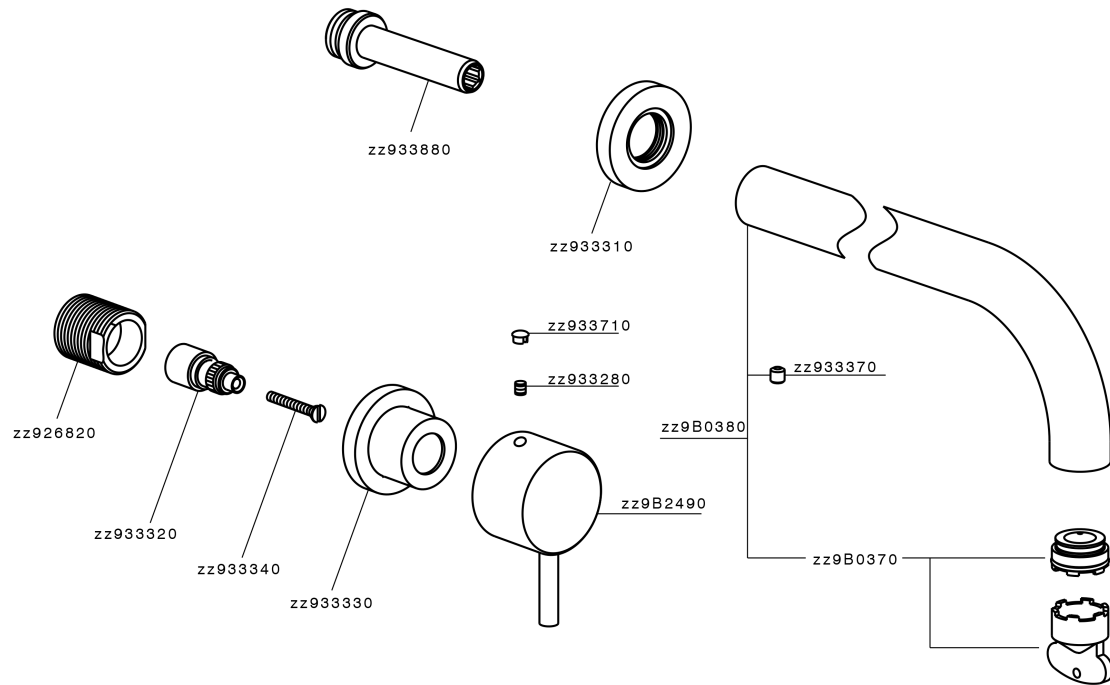

Exposed part for concealed washbasin mixer NUOVA LESS_LN013513

MODEL **LN013513**

Exposed part for concealed washbasin mixer, without concealed part, for items ZA033511

AVAILABLE FINISHINGS

-  **21** 21 Chrome
-  **2F** 2F Brushed Nickel
-  **40** 40 Matt Black
-  **4Q** 4Q Matt White

CHARACTERISTICS

Installation **Concealed**
 Required concealed parts **ZA033511**

Exposed part for concealed washbasin mixer NUOVA LESS_LN013513

LN013513

<https://en.cisal.it/exposed-part-for-concealed-washbasin-mixer-nuova-less-ln013513>

Concealed washbasin mixer CONCEALED_ZA033511

MODEL **ZA033511**

Concealed washbasin mixer, right headvalve - left headvalve

AVAILABLE FINISHINGS

 **04** 04 Without finishing

CHARACTERISTICS

Concealed **1**

2026-05-20