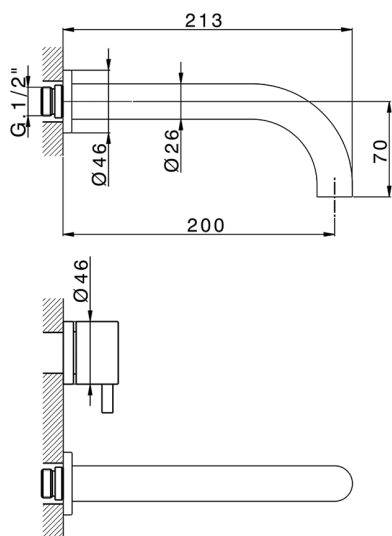

Exposed part for concealed washbasin mixer NUOVA LESS_LN013513

MODEL **LN013513**

Exposed part for concealed washbasin mixer, without concealed part, for items ZA033511

AVAILABLE FINISHINGS

-  **21** 21 Chrome
-  **2F** 2F Brushed Nickel
-  **40** 40 Matt Black
-  **4Q** 4Q Matt White

CHARACTERISTICS

Installation **Concealed**
 Required concealed parts **ZA033511**

Exposed part for concealed washbasin mixer NUOVA LESS_LN013513

LN013513

<https://en.cisal.it/exposed-part-for-concealed-washbasin-mixer-nuova-less-ln013513>

Concealed washbasin mixer CONCEALED_ZA033511

MODEL **ZA033511**

Concealed washbasin mixer, right headvalve - left headvalve

AVAILABLE FINISHINGS

 **04** 04 Without finishing

CHARACTERISTICS

Concealed **1**

2026-05-20