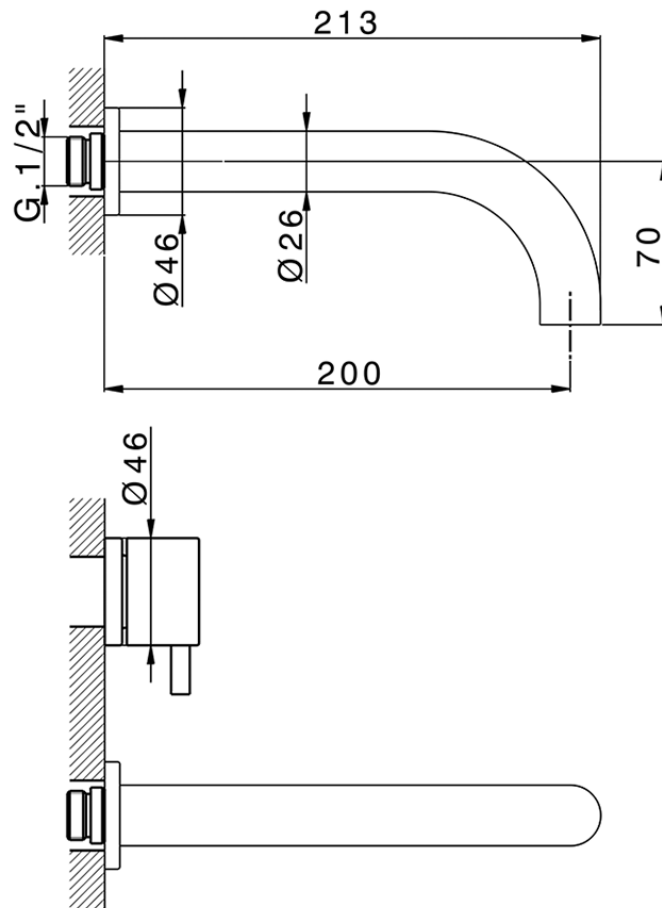

## Exposed part for concealed washbasin mixer NUOVA LESS\_LN013513

LN013513

<https://en.cisal.it/exposed-part-for-concealed-washbasin-mixer-nuova-less-ln013513>

Serie's code	Size XX
CX 1351	20-35
CF 1351	20-35
CX 0331	20-35
CF 0331	20-35
CX 0200	20-35
CF 0200	20-35
BA 1351	20-35
GS 1351	20-35
GL 1351	20-35
MN 1351	20-35
LN 1351	20-35
LV 1351	33-48
LY 1351	33-48
CU 1351	33-48
SM 1351	30-45
AA 1351	10-30
AC 1351	10-30
AR 1351	15-25
PZ 1351	10-30
RG 1351	10-30
TS 1351	10-30
VT 1351	10-30
CS 1351	10-30
WA 1351	45-68
X1 1351	33-45
X2 1351	33-45
X3 1351	33-45
X4 1351	33-45
X5 1351	33-45
RI 1351	20-35
RM 1351	20-35

Limiti di tolleranza superficie piastrelle  
 Adjustment limits for finished tile surface  
 Limites de tolérance surface carrelage  
 Fliesenoberfläche  
 Superficie del azulejo

ZA033511

<https://en.cisal.it/concealed-washbasin-mixer-concealed-za033511>