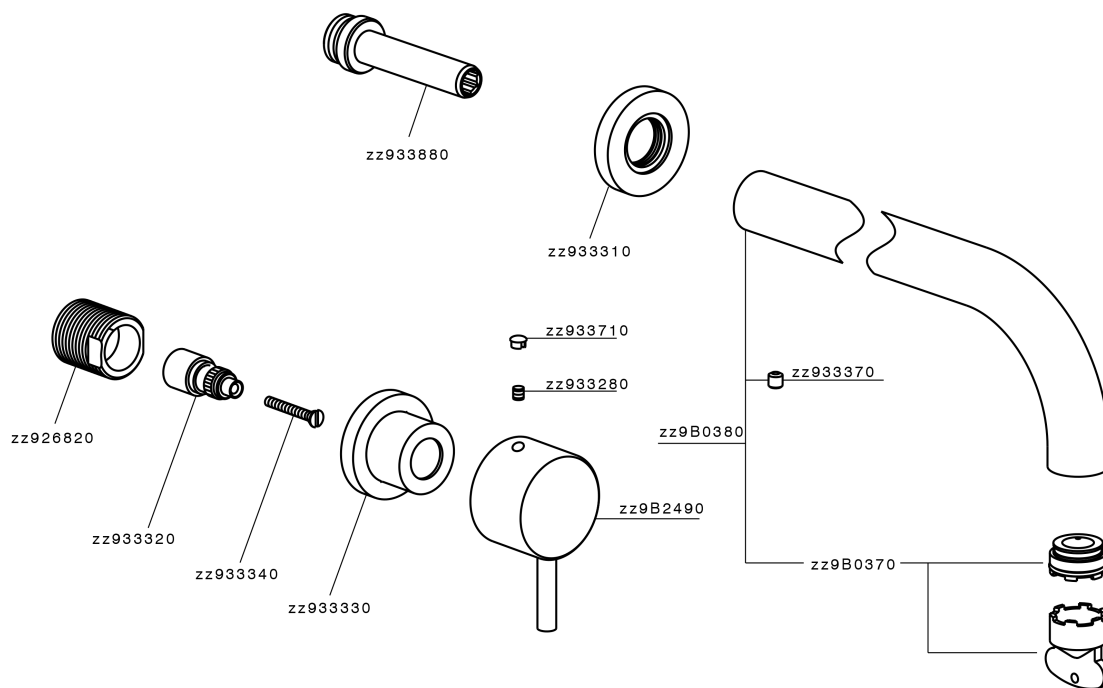

Exposed part for concealed washbasin mixer NUOVA LESS_LN013513

MODEL **LN013513**

Exposed part for concealed washbasin mixer, without concealed part, for items ZA033511

AVAILABLE FINISHINGS

-  **21** 21 Chrome
-  **2F** 2F Brushed Nickel
-  **40** 40 Matt Black
-  **4Q** 4Q Matt White

CHARACTERISTICS

Installation **Concealed**
 Required concealed parts **ZA033511**

Exposed part for concealed washbasin mixer NUOVA LESS_LN013513

LN013513

<https://en.cisal.it/exposed-part-for-concealed-washbasin-mixer-nuova-less-ln013513>

Concealed washbasin mixer CONCEALED_ZA033511

MODEL **ZA033511**

Concealed washbasin mixer, right headvalve - left headvalve

AVAILABLE FINISHINGS

 **04** 04 Without finishing

CHARACTERISTICS

Concealed **1**

2026-04-26