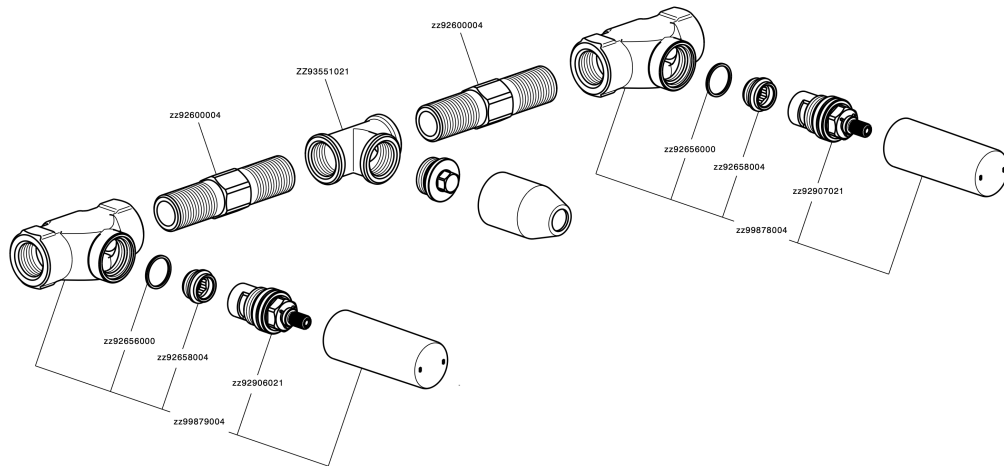

## Exposed part for concealed washbasin mixer NUOVA LESS\_LN013513

LN013513

<https://en.cisal.it/exposed-part-for-concealed-washbasin-mixer-nuova-less-ln013513>

## Concealed washbasin mixer CONCEALED\_ZA033511

ZA033511

<https://en.cisal.it/concealed-washbasin-mixer-concealed-za033511>

2026-05-20