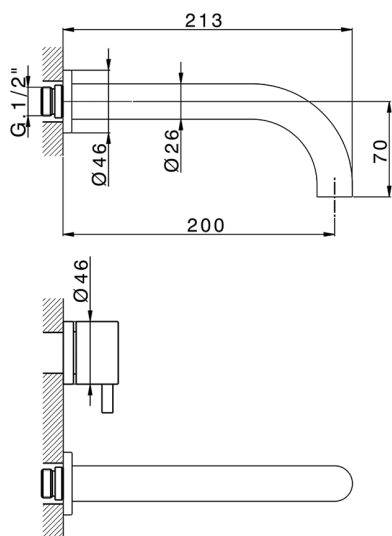

Exposed part for concealed washbasin mixer NUOVA LESS_LN013513

MODEL **LN013513**

Exposed part for concealed washbasin mixer, without concealed part, for items ZA033511

AVAILABLE FINISHINGS

-  **21** 21 Chrome
-  **2F** 2F Brushed Nickel
-  **40** 40 Matt Black
-  **4Q** 4Q Matt White

CHARACTERISTICS

Installation **Concealed**
 Required concealed parts **ZA033511**

Exposed part for concealed washbasin mixer NUOVA LESS_LN013513

LN013513

<https://en.cisal.it/exposed-part-for-concealed-washbasin-mixer-nuova-less-ln013513>

Concealed washbasin mixer CONCEALED_ZA033511

MODEL **ZA033511**

Concealed washbasin mixer, right headvalve - left headvalve

AVAILABLE FINISHINGS

 **04** 04 Without finishing

CHARACTERISTICS

Concealed **1**

2026-06-14