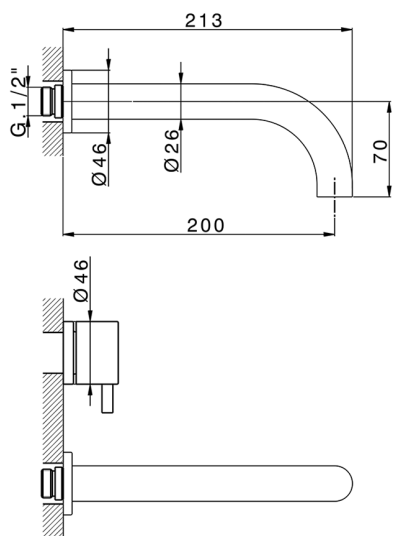

Exposed part for concealed washbasin mixer NUOVA LESS_LN013513

MODEL **LN013513**

Exposed part for concealed washbasin mixer, without concealed part, for items ZA033511

AVAILABLE FINISHINGS

-  **21** 21 Chrome
-  **2F** 2F Brushed Nickel
-  **40** 40 Matt Black
-  **4Q** 4Q Matt White

CHARACTERISTICS

Installation **Concealed**

Required concealed parts **ZA033511**

Exposed part for concealed washbasin mixer NUOVA LESS_LN013513

LN013513

<https://en.cisal.it/exposed-part-for-concealed-washbasin-mixer-nuova-less-ln013513>

Concealed washbasin mixer CONCEALED_ZA033511

MODEL **ZA033511**

Concealed washbasin mixer, right headvalve - left headvalve

AVAILABLE FINISHINGS

 **04** 04 Without finishing

CHARACTERISTICS

Concealed **1**

2026-04-08