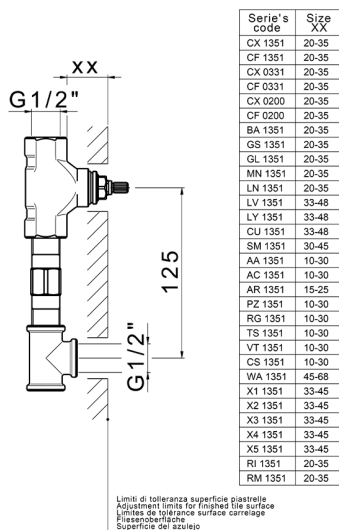

Exposed part for concealed washbasin mixer NUOVA LESS_LN013513

MODEL **LN013513**

Exposed part for concealed washbasin mixer, without concealed part, for items ZA033511

AVAILABLE FINISHINGS

-  **21** 21 Chrome
-  **2F** 2F Brushed Nickel
-  **40** 40 Matt Black
-  **4Q** 4Q Matt White

CHARACTERISTICS

Installation **Concealed**

Required concealed parts **ZA033511**

Exposed part for concealed washbasin mixer NUOVA LESS_LN013513

LN013513

<https://en.cisal.it/exposed-part-for-concealed-washbasin-mixer-nuova-less-ln013513>

Concealed washbasin mixer CONCEALED_ZA033511

MODEL **ZA033511**

Concealed washbasin mixer, right headvalve - left headvalve

AVAILABLE FINISHINGS

 **04** 04 Without finishing

CHARACTERISTICS

Concealed **1**

2026-04-08