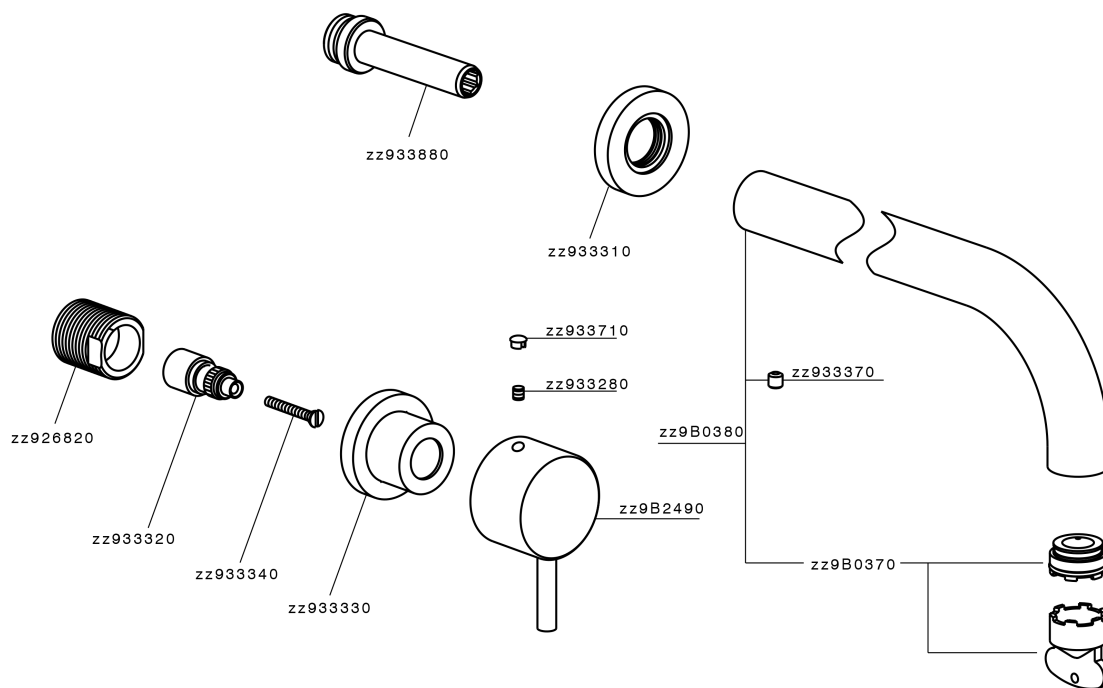

Exposed part for concealed washbasin mixer NUOVA LESS_LN013513

MODEL **LN013513**

Exposed part for concealed washbasin mixer, without concealed part, for items ZA033511

AVAILABLE FINISHINGS

-  **21** 21 Chrome
-  **2F** 2F Brushed Nickel
-  **40** 40 Matt Black
-  **4Q** 4Q Matt White

CHARACTERISTICS

Installation **Concealed**

Required concealed parts **ZA033511**

Exposed part for concealed washbasin mixer NUOVA LESS_LN013513

LN013513

<https://en.cisal.it/exposed-part-for-concealed-washbasin-mixer-nuova-less-ln013513>

Concealed washbasin mixer CONCEALED_ZA033511

MODEL **ZA033511**

Concealed washbasin mixer, right headvalve - left headvalve

AVAILABLE FINISHINGS

 **04** 04 Without finishing

CHARACTERISTICS

Concealed **1**

2026-04-08