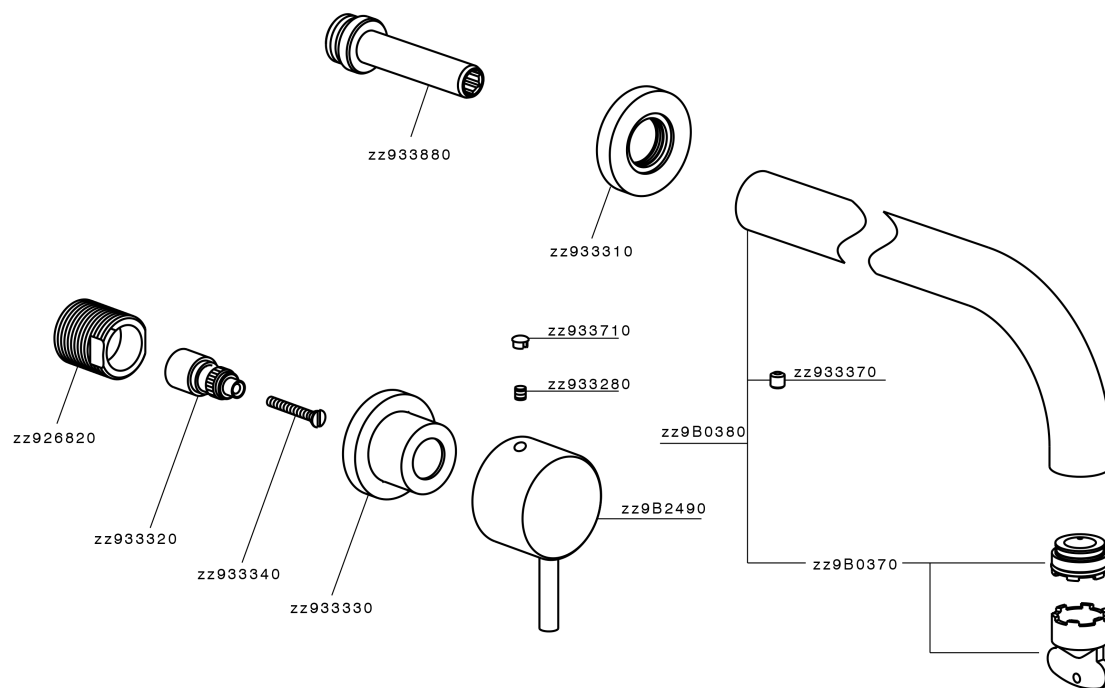

Exposed part for concealed washbasin mixer NUOVA LESS_LN013513

MODEL **LN013513**

Exposed part for concealed washbasin mixer, without concealed part, for items ZA033511

AVAILABLE FINISHINGS

-  **21** 21 Chrome
-  **2F** 2F Brushed Nickel
-  **40** 40 Matt Black
-  **4Q** 4Q Matt White

CHARACTERISTICS

Installation **Concealed**
 Required concealed parts **ZA033511**

Exposed part for concealed washbasin mixer NUOVA LESS_LN013513

LN013513

<https://en.cisal.it/exposed-part-for-concealed-washbasin-mixer-nuova-less-ln013513>

Concealed washbasin mixer CONCEALED_ZA033511

MODEL **ZA033511**

Concealed washbasin mixer, right headvalve - left headvalve

AVAILABLE FINISHINGS

 **04** 04 Without finishing

CHARACTERISTICS

Concealed **1**

2026-06-14