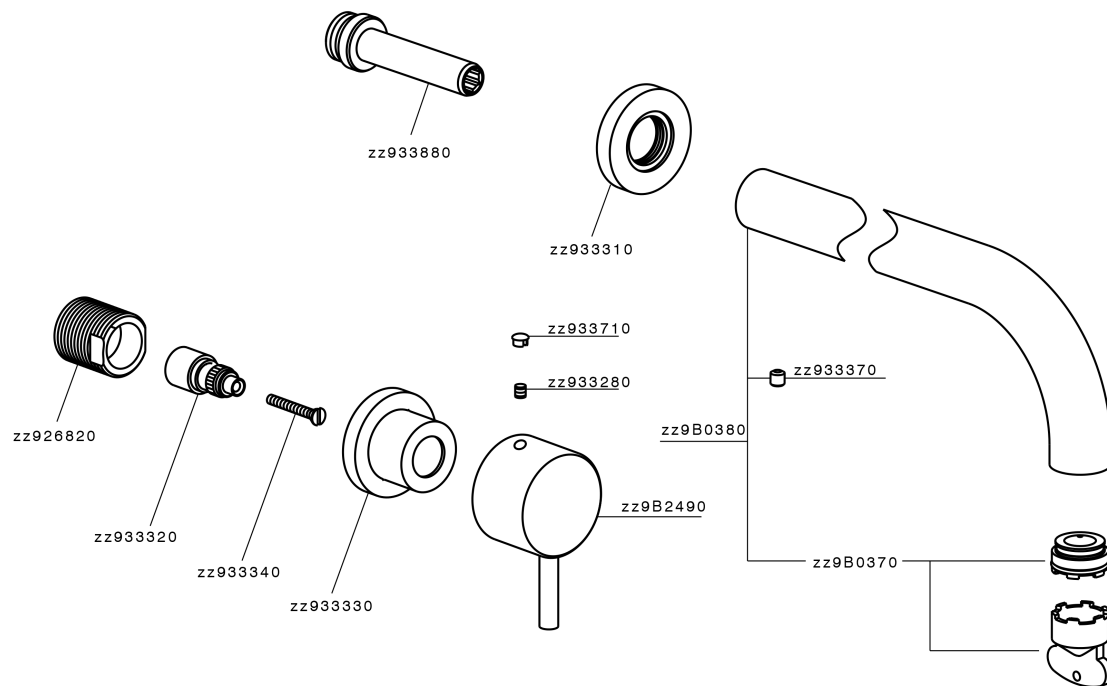

Exposed part for concealed washbasin mixer NUOVA LESS_LN013513

MODEL **LN013513**

Exposed part for concealed washbasin mixer, without concealed part, for items ZA033511

AVAILABLE FINISHINGS

-  **21** 21 Chrome
-  **2F** 2F Brushed Nickel
-  **40** 40 Matt Black
-  **4Q** 4Q Matt White

CHARACTERISTICS

Installation **Concealed**
 Required concealed parts **ZA033511**

Exposed part for concealed washbasin mixer NUOVA LESS_LN013513

LN013513

<https://en.cisal.it/exposed-part-for-concealed-washbasin-mixer-nuova-less-ln013513>

Concealed washbasin mixer CONCEALED_ZA033511

MODEL **ZA033511**

Concealed washbasin mixer, right headvalve - left headvalve

AVAILABLE FINISHINGS

 **04** 04 Without finishing

CHARACTERISTICS

Concealed **1**

2026-04-26