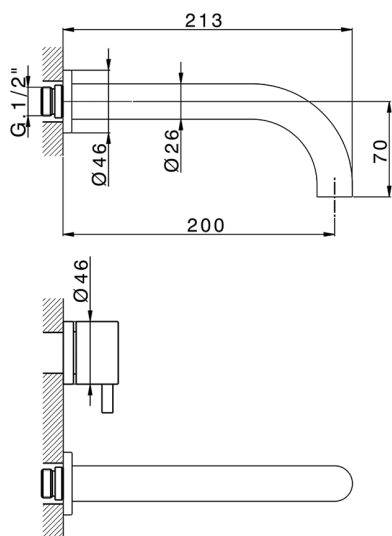

Exposed part for concealed washbasin mixer NUOVA LESS_LN013513

MODEL **LN013513**

Exposed part for concealed washbasin mixer, without concealed part, for items ZA033511

AVAILABLE FINISHINGS

-  **21** 21 Chrome
-  **2F** 2F Brushed Nickel
-  **40** 40 Matt Black
-  **4Q** 4Q Matt White

CHARACTERISTICS

Installation **Concealed**
 Required concealed parts **ZA033511**

Exposed part for concealed washbasin mixer NUOVA LESS_LN013513

LN013513

<https://en.cisal.it/exposed-part-for-concealed-washbasin-mixer-nuova-less-ln013513>

Concealed washbasin mixer CONCEALED_ZA033511

MODEL **ZA033511**

Concealed washbasin mixer, right headvalve - left headvalve

AVAILABLE FINISHINGS

 **04** 04 Without finishing

CHARACTERISTICS

Concealed **1**

2026-04-06