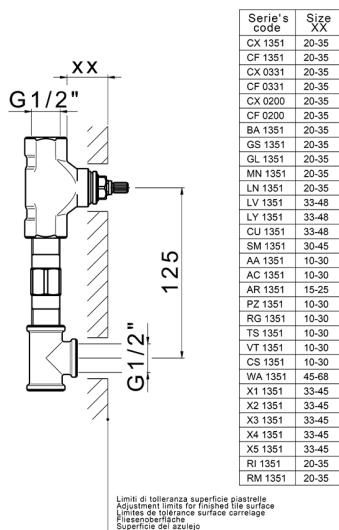

Exposed part for concealed washbasin mixer NUOVA LESS_LN013513

MODEL **LN013513**

Exposed part for concealed washbasin mixer, without concealed part, for items ZA033511

AVAILABLE FINISHINGS

-  **21** 21 Chrome
-  **2F** 2F Brushed Nickel
-  **40** 40 Matt Black
-  **4Q** 4Q Matt White

CHARACTERISTICS

Installation **Concealed**
 Required concealed parts **ZA033511**

Exposed part for concealed washbasin mixer NUOVA LESS_LN013513

LN013513

<https://en.cisal.it/exposed-part-for-concealed-washbasin-mixer-nuova-less-ln013513>

Concealed washbasin mixer CONCEALED_ZA033511

MODEL **ZA033511**

Concealed washbasin mixer, right headvalve - left headvalve

AVAILABLE FINISHINGS

 **04** 04 Without finishing

CHARACTERISTICS

Concealed **1**

2026-04-06