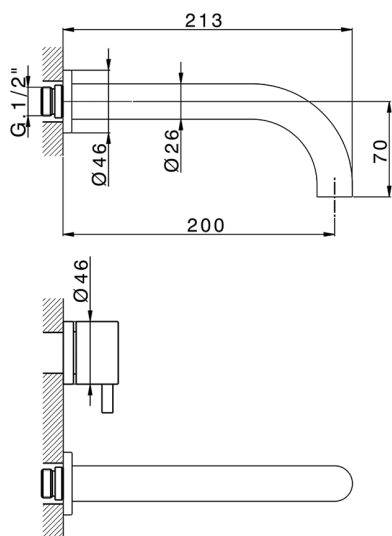

Exposed part for concealed washbasin mixer NUOVA LESS_LN013513

MODEL **LN013513**

Exposed part for concealed washbasin mixer, without concealed part, for items ZA033511

AVAILABLE FINISHINGS

-  **21** 21 Chrome
-  **2F** 2F Brushed Nickel
-  **40** 40 Matt Black
-  **4Q** 4Q Matt White

CHARACTERISTICS

Installation **Concealed**
 Required concealed parts **ZA033511**

Exposed part for concealed washbasin mixer NUOVA LESS_LN013513

LN013513

<https://en.cisal.it/exposed-part-for-concealed-washbasin-mixer-nuova-less-ln013513>

Concealed washbasin mixer CONCEALED_ZA033511

MODEL **ZA033511**

Concealed washbasin mixer, right headvalve - left headvalve

AVAILABLE FINISHINGS

 **04** 04 Without finishing

CHARACTERISTICS

Concealed **1**

2026-04-26