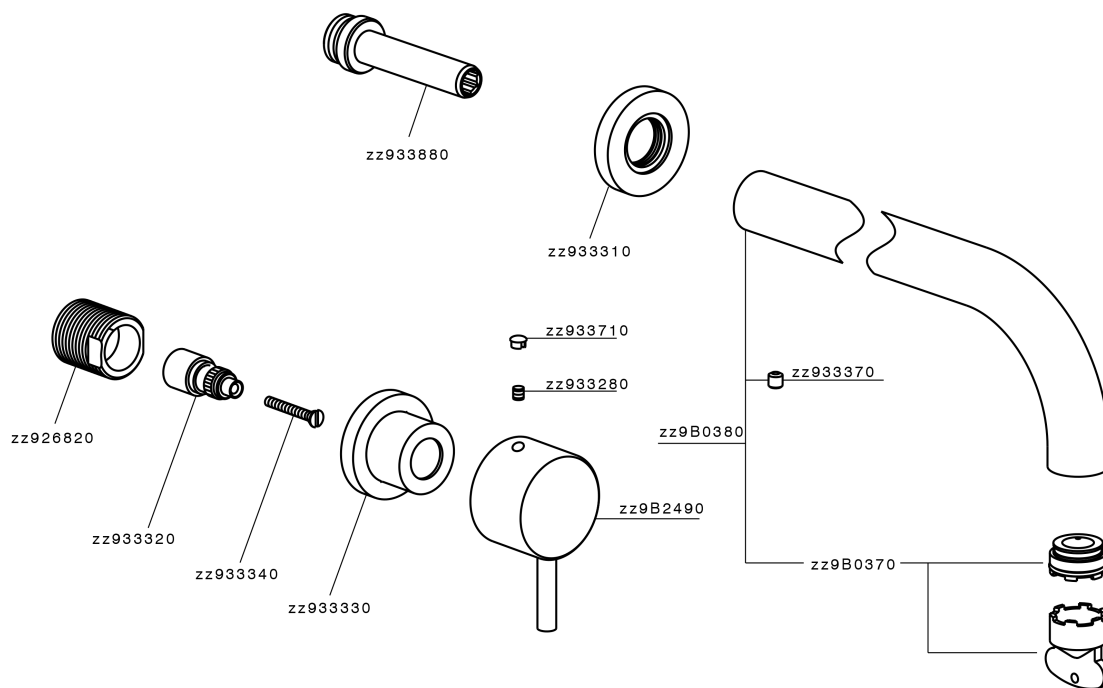

Exposed part for concealed washbasin mixer NUOVA LESS_LN013513

MODEL **LN013513**

Exposed part for concealed washbasin mixer, without concealed part, for items ZA033511

AVAILABLE FINISHINGS

-  **21** 21 Chrome
-  **2F** 2F Brushed Nickel
-  **40** 40 Matt Black
-  **4Q** 4Q Matt White

CHARACTERISTICS

Installation **Concealed**
 Required concealed parts **ZA033511**

Exposed part for concealed washbasin mixer NUOVA LESS_LN013513

LN013513

<https://en.cisal.it/exposed-part-for-concealed-washbasin-mixer-nuova-less-ln013513>

Concealed washbasin mixer CONCEALED_ZA033511

MODEL **ZA033511**

Concealed washbasin mixer, right headvalve - left headvalve

AVAILABLE FINISHINGS

 **04** 04 Without finishing

CHARACTERISTICS

Concealed **1**

2026-04-06