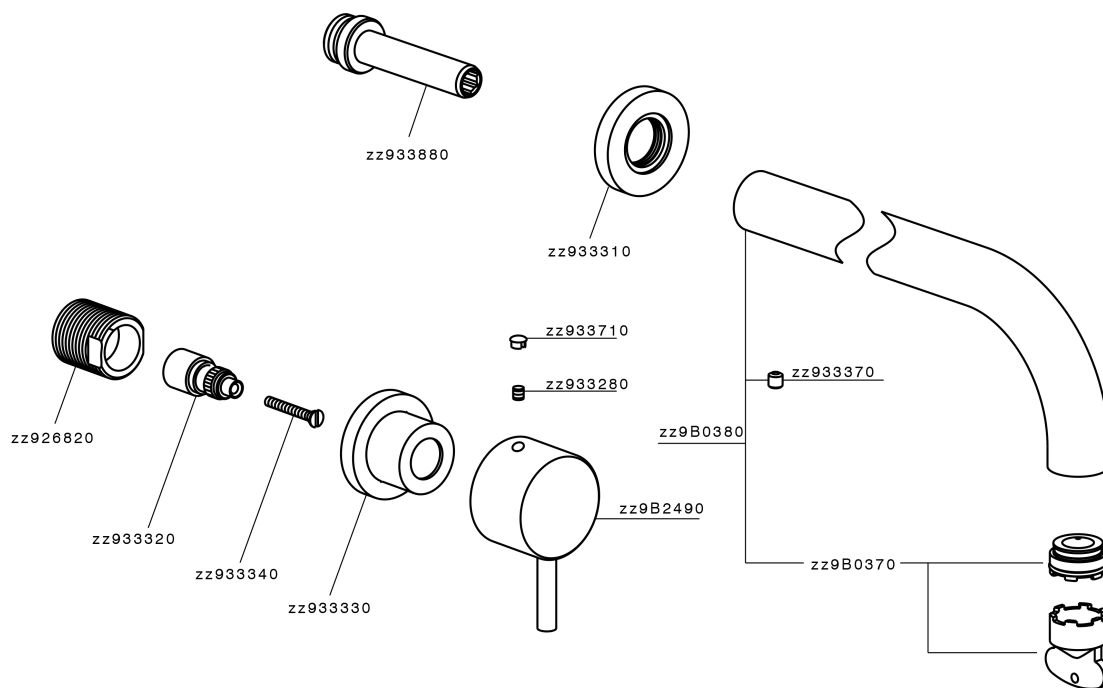

Exposed part for concealed washbasin mixer NUOVA LESS_LN013513

LN013513

<https://en.cisal.it/exposed-part-for-concealed-washbasin-mixer-nuova-less-ln013513>

Concealed washbasin mixer CONCEALED_ZA033511

ZA033511

<https://en.cisal.it/concealed-washbasin-mixer-concealed-za033511>

2026-05-20