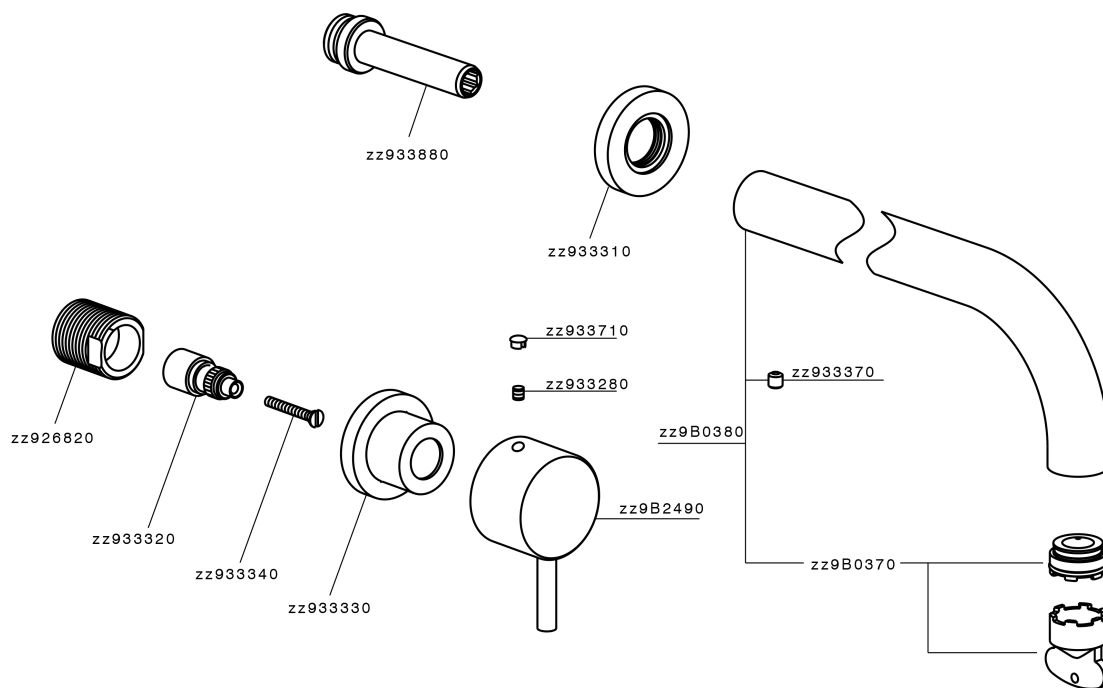

Exposed part for concealed washbasin mixer NUOVA LESS_LN013513

LN013513

<https://en.cisal.it/exposed-part-for-concealed-washbasin-mixer-nuova-less-ln013513>

Concealed washbasin mixer CONCEALED_ZA033511

ZA033511

<https://en.cisal.it/concealed-washbasin-mixer-concealed-za033511>

2026-04-06