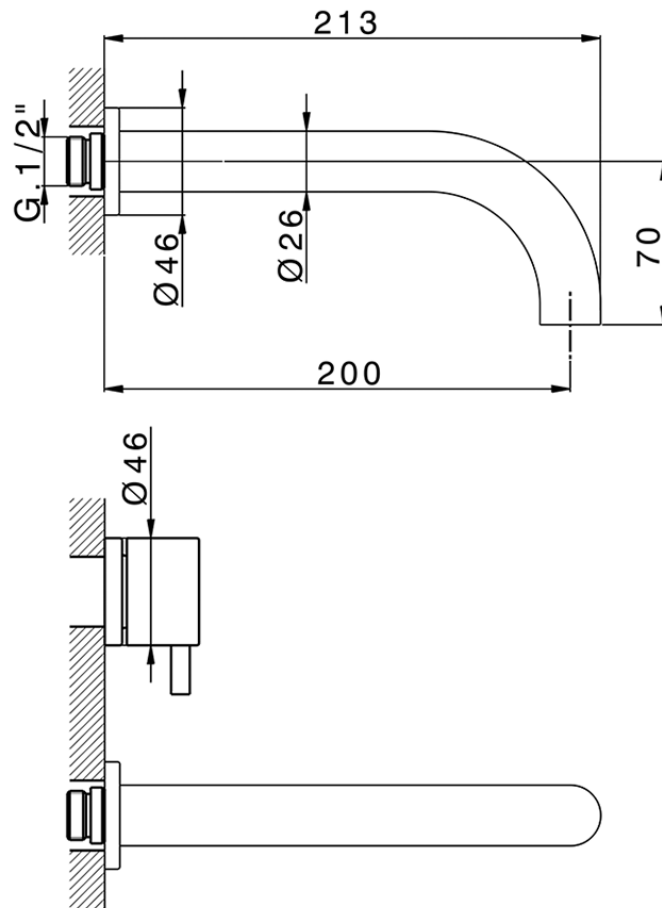

Exposed part for concealed washbasin mixer NUOVA LESS_LN013513

LN013513

<https://en.cisal.it/exposed-part-for-concealed-washbasin-mixer-nuova-less-ln013513>

Serie's code	Size XX
CX 1351	20-35
CF 1351	20-35
CX 0331	20-35
CF 0331	20-35
CX 0200	20-35
CF 0200	20-35
BA 1351	20-35
GS 1351	20-35
GL 1351	20-35
MN 1351	20-35
LN 1351	20-35
LV 1351	33-48
LY 1351	33-48
CU 1351	33-48
SM 1351	30-45
AA 1351	10-30
AC 1351	10-30
AR 1351	15-25
PZ 1351	10-30
RG 1351	10-30
TS 1351	10-30
VT 1351	10-30
CS 1351	10-30
WA 1351	45-68
X1 1351	33-45
X2 1351	33-45
X3 1351	33-45
X4 1351	33-45
X5 1351	33-45
RI 1351	20-35
RM 1351	20-35

Limiti di tolleranza superficie piastrelle
 Adjustment limits for finished tile surface
 Limites de tolérance surface carrelage
 Fliesenoberfläche
 Superficie del azulejo

ZA033511

<https://en.cisal.it/concealed-washbasin-mixer-concealed-za033511>