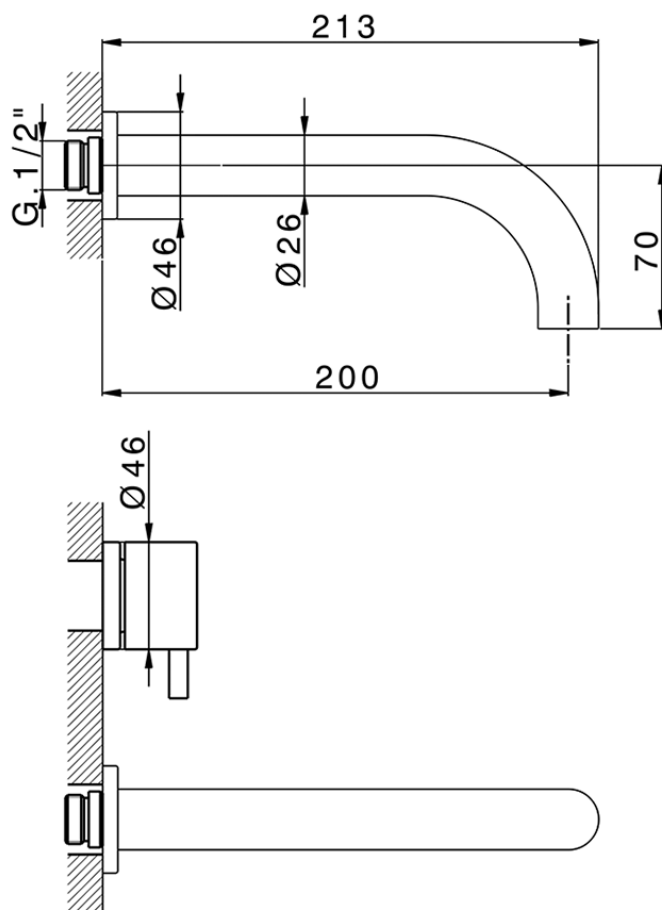

**Exposed part for concealed washbasin mixer NUOVA LESS\_LN013513**

LN013513

<https://en.cisal.it/exposed-part-for-concealed-washbasin-mixer-nuova-less-ln013513>

Serie's code	Size XX
CX 1351	20-35
CF 1351	20-35
CX 0331	20-35
CF 0331	20-35
CX 0200	20-35
CF 0200	20-35
BA 1351	20-35
GS 1351	20-35
GL 1351	20-35
MN 1351	20-35
LN 1351	20-35
LV 1351	33-48
LY 1351	33-48
CU 1351	33-48
SM 1351	30-45
AA 1351	10-30
AC 1351	10-30
AR 1351	15-25
PZ 1351	10-30
RG 1351	10-30
TS 1351	10-30
VT 1351	10-30
CS 1351	10-30
WA 1351	45-68
X1 1351	33-45
X2 1351	33-45
X3 1351	33-45
X4 1351	33-45
X5 1351	33-45
RI 1351	20-35
RM 1351	20-35

Limiti di tolleranza superficie piastrelle  
 Adjustment limits for finished tile surface  
 Limites de tolérance surface carrelage  
 Fliesenoberfläche  
 Superficie del azulejo

ZA033511

<https://en.cisal.it/concealed-washbasin-mixer-concealed-za033511>