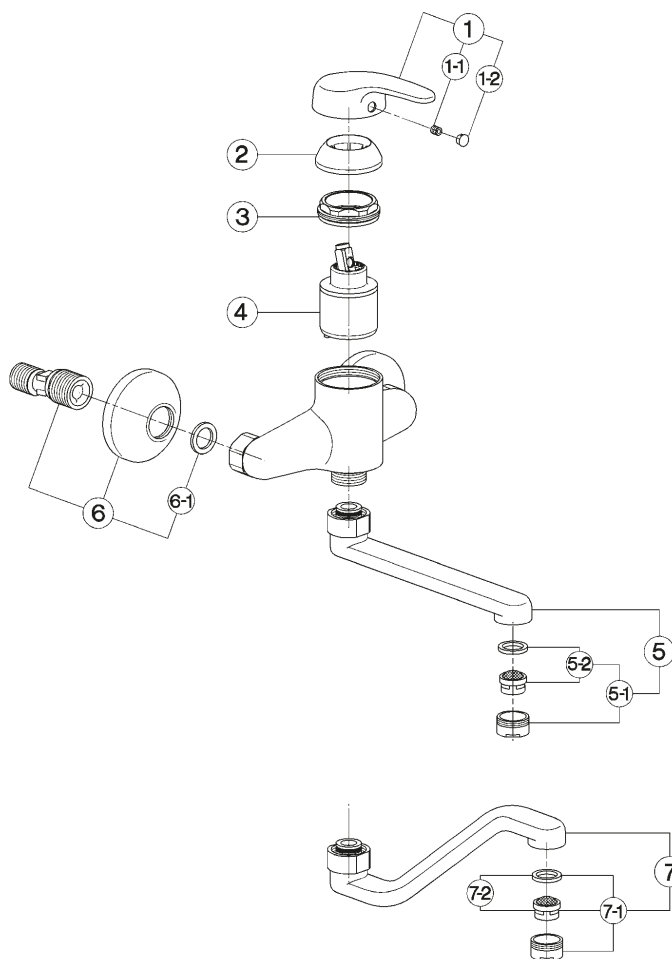

Exposed single lever sink mixer KITCHEN_EU000401

MODEL **EU000401**

Exposed single lever sink mixer, swivel spout

AVAILABLE FINISHINGS

CHARACTERISTICS

Cartridge Spare Parts **ZZ95274000**

40 mm Cartridge

Exposed single lever sink mixer KITCHEN_EU000401

cisal

EU 00040 (EU 00043)

- Monocomando livello
- Single lever sink mixer
- Einhand-Wand-Spültischbatterie
- Mitigeur évier mural

bar	PORTATA BOCCA DI EROGAZIONE * SPOUT FLOW RATE DURCHFLUSS WANNENEINLAUF DEBIT BEC DEVERSEUR l/min.
0,5	6
1	8
2	11.5
3	14
4	16
5	17.5