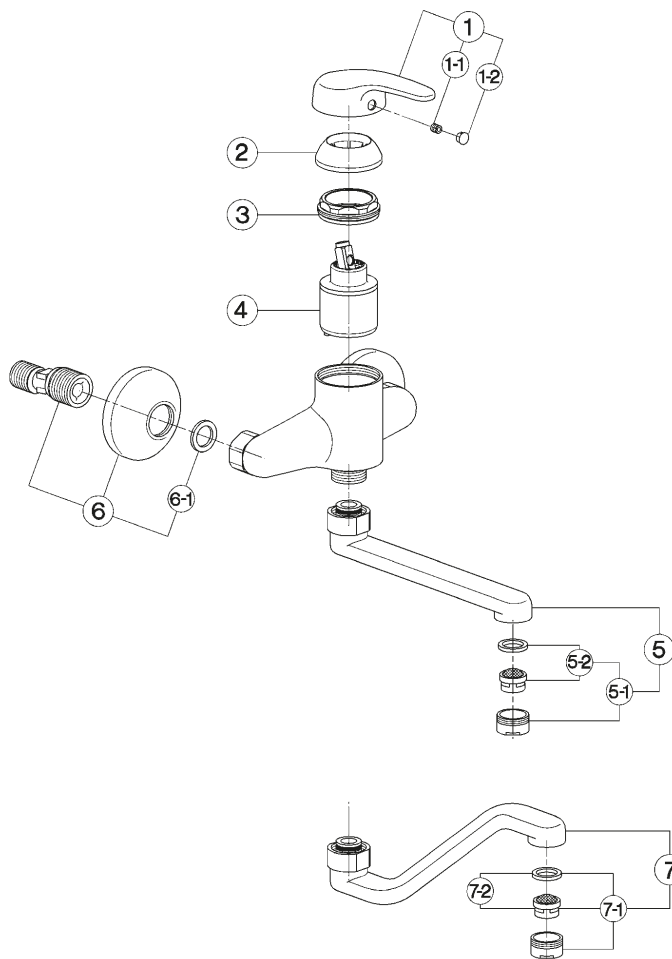

Exposed single lever sink mixer KITCHEN_EU000401

MODEL **EU000401**

Exposed single lever sink mixer, swivel spout

AVAILABLE FINISHINGS

CHARACTERISTICS

Cartridge Spare Parts **ZZ95274000**

40 mm Cartridge

Exposed single lever sink mixer KITCHEN_EU000401

cisal

EU 00040 (EU 00043)

- Monocomando livello
- Single lever sink mixer
- Einhand-Wand-Spültischbatterie
- Mitigeur évier mural

bar	PORTATA BOCCA DI EROGAZIONE * SPOUT FLOW RATE DURCHFLUSS WANNENEINLAUF DEBIT BEC DEVERSEUR l/min.
0,5	6
1	8
2	11.5
3	14
4	16
5	17.5