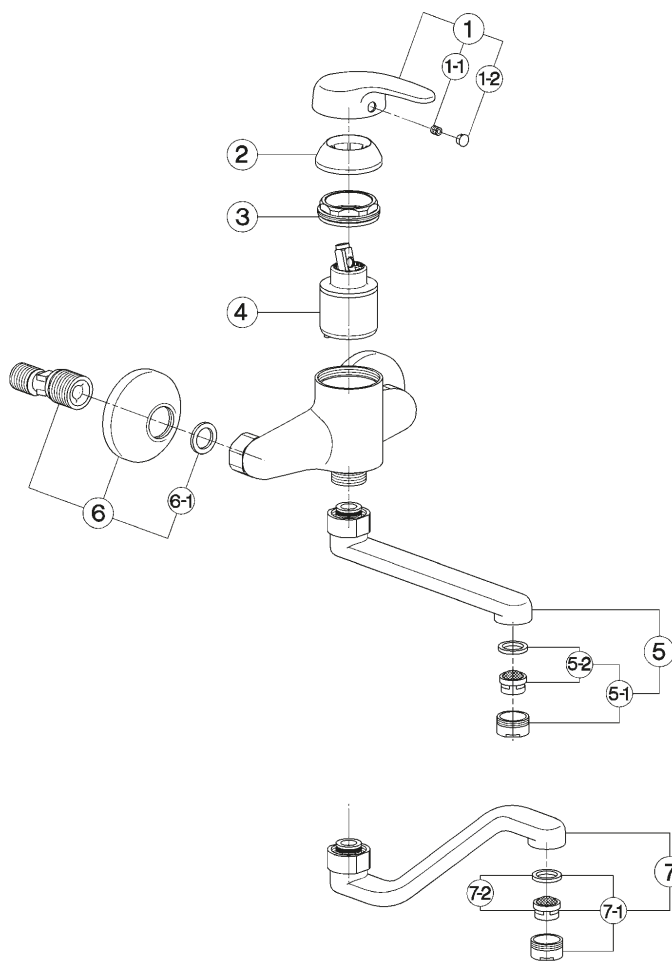

Exposed single lever sink mixer KITCHEN_EU000401

MODEL **EU000401**

Exposed single lever sink mixer, swivel spout

AVAILABLE FINISHINGS

CHARACTERISTICS

Cartridge Spare Parts **ZZ95274000**

40 mm Cartridge

Exposed single lever sink mixer KITCHEN_EU000401

cisal

EU 00040 (EU 00043)

- Monocomando livello
- Single lever sink mixer
- Einhand-Wand-Spültischbatterie
- Mitigeur évier mural

bar	PORTATA BOCCA DI EROGAZIONE * SPOUT FLOW RATE DURCHFLUSS WANNENEINLAUF DEBIT BEC DEVERSEUR l/min.
0,5	6
1	8
2	11.5
3	14
4	16
5	17.5