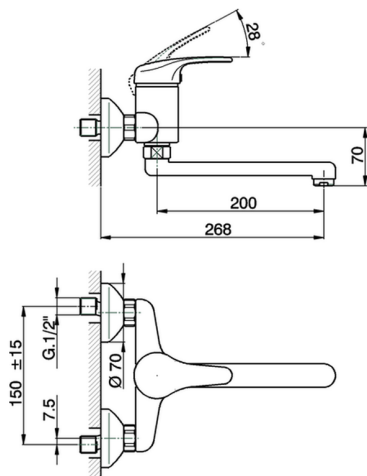

Exposed single lever sink mixer KITCHEN_EU000401

MODEL **EU000401**

Exposed single lever sink mixer, swivel spout

AVAILABLE FINISHINGS

CHARACTERISTICS

Cartridge Spare Parts **ZZ95274000**

40 mm Cartridge

Exposed single lever sink mixer KITCHEN_EU000401