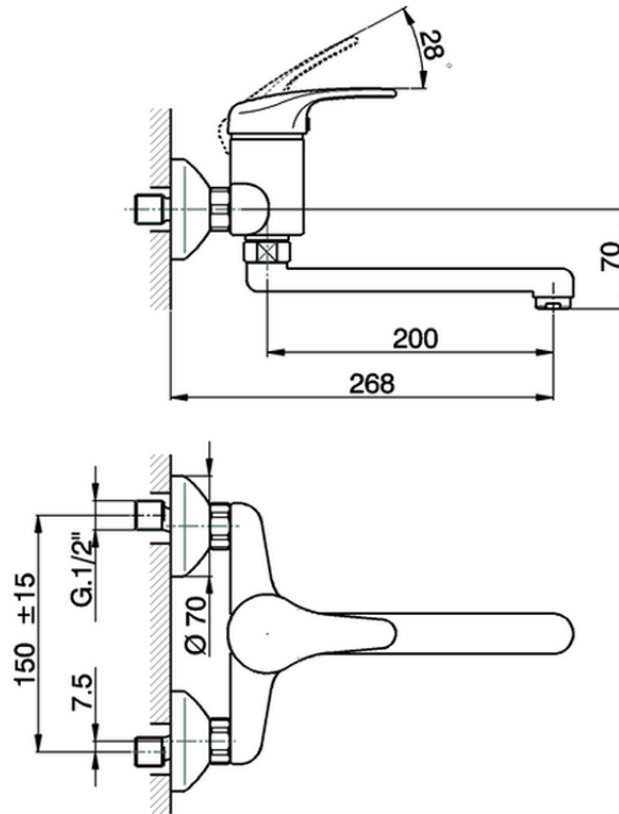

Exposed single lever sink mixer KITCHEN_EU000401

EU000401

<https://en.cisal.it/exposed-single-lever-sink-mixer-kitchen-eu000401>

2026-06-14