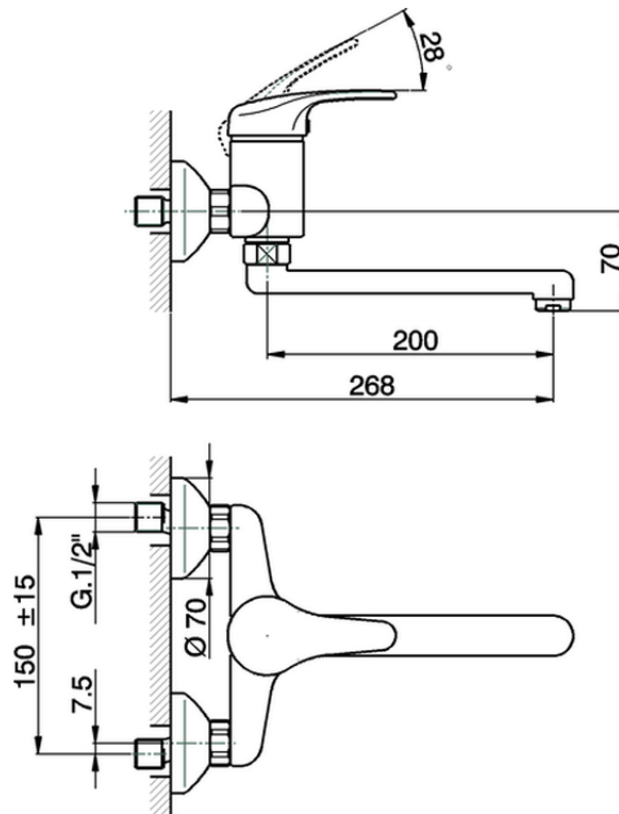

Exposed single lever sink mixer KITCHEN_EU000401

EU000401

<https://en.cisal.it/exposed-single-lever-sink-mixer-kitchen-eu000401>

2026-04-05