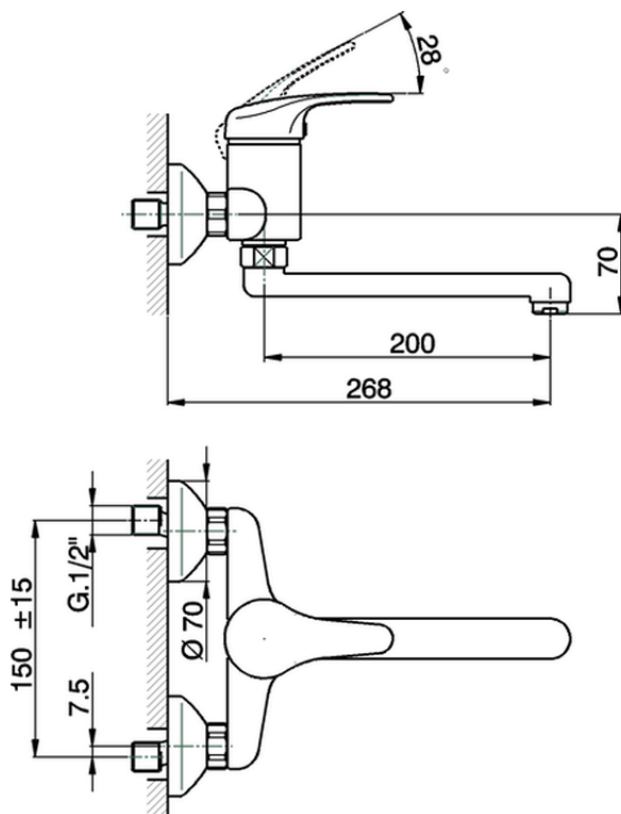

Exposed single lever sink mixer KITCHEN_EU000401

EU000401

<https://en.cisal.it/exposed-single-lever-sink-mixer-kitchen-eu000401>

2026-04-28