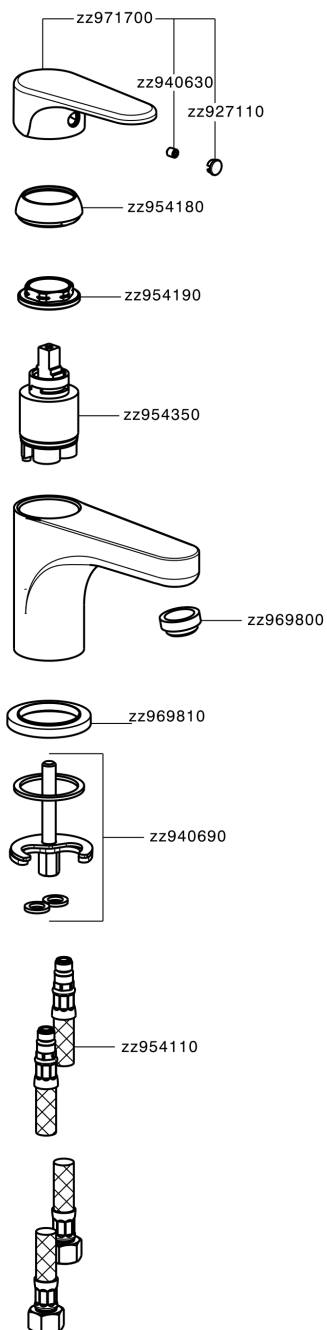

Single lever washbasin mixer ALMA_A3000540

A3000540

<https://en.cisal.it/single-lever-washbasin-mixer-alma-a3000540>

2026-05-20