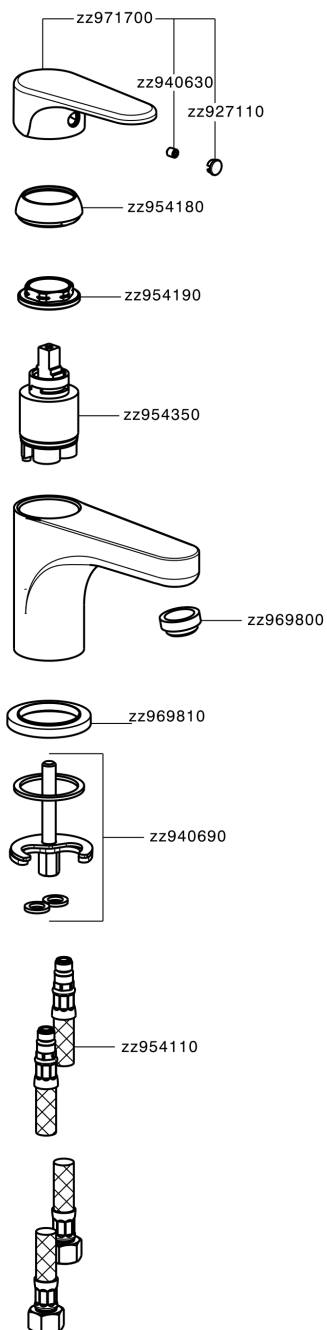

Single lever washbasin mixer ALMA_A3000540

A3000540

<https://en.cisal.it/single-lever-washbasin-mixer-alma-a3000540>

2026-04-09