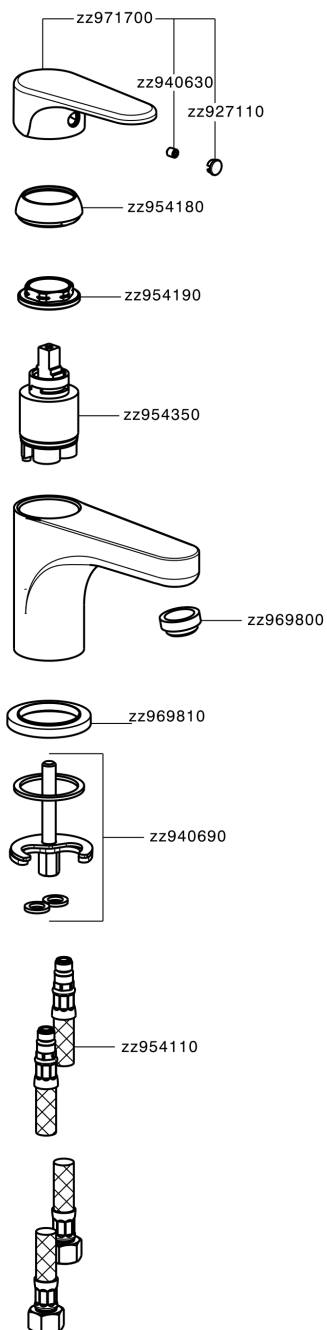

Single lever washbasin mixer ALMA_A3000540

A3000540

<https://en.cisal.it/single-lever-washbasin-mixer-alma-a3000540>

2026-04-30