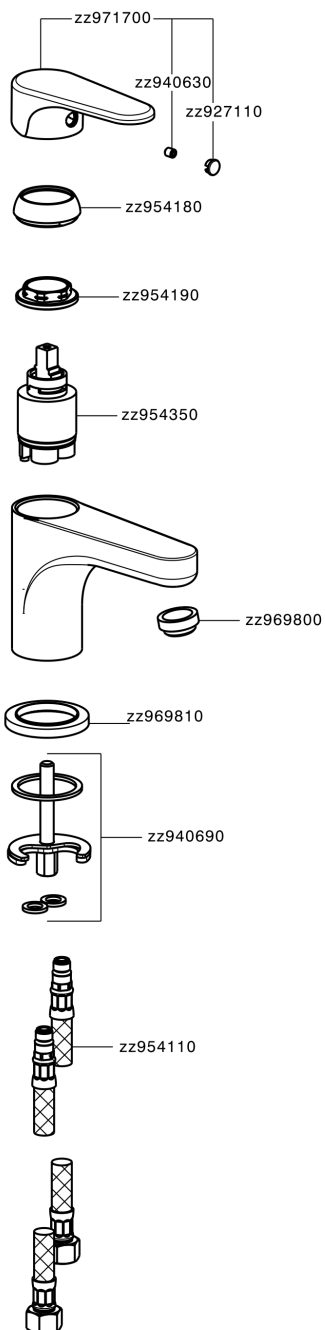

Single lever washbasin mixer ALMA_A3000540

A3000540

<https://en.cisal.it/single-lever-washbasin-mixer-alma-a3000540>

2026-06-14