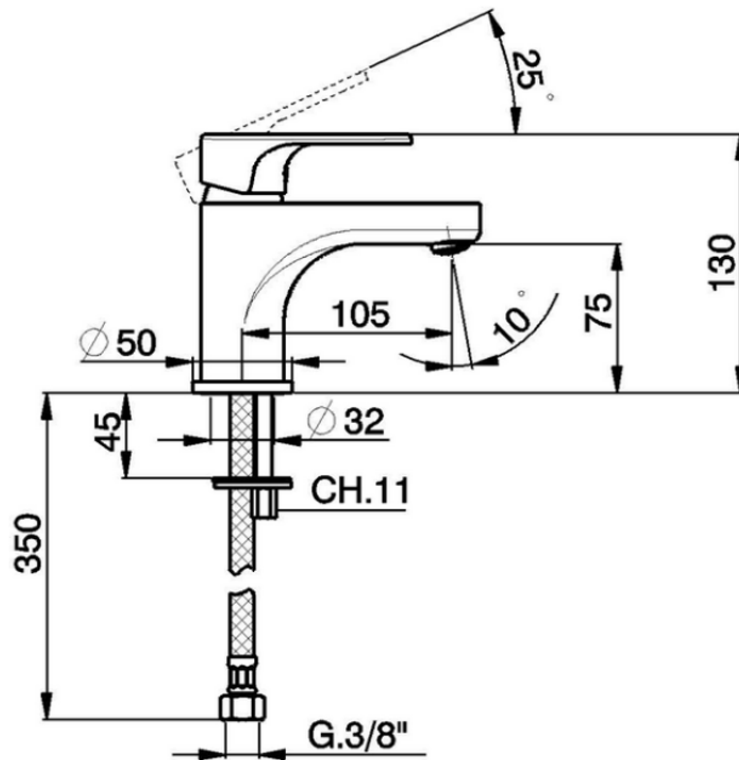

Single lever washbasin mixer ALMA_A3000540

A3000540

<https://en.cisal.it/single-lever-washbasin-mixer-alma-a3000540>

2026-04-30