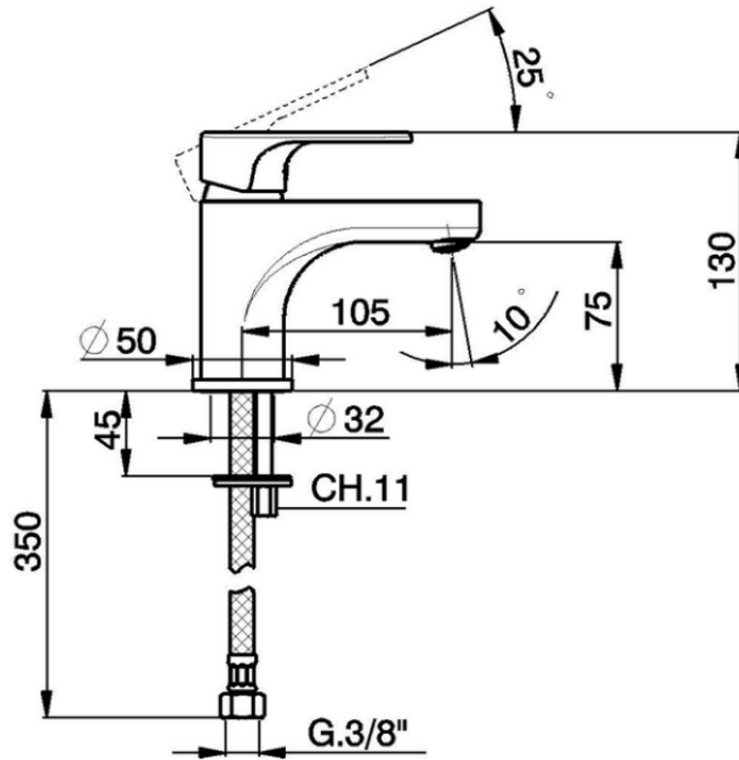

Single lever washbasin mixer ALMA\_A3000540

A3000540

<https://en.cisal.it/single-lever-washbasin-mixer-alma-a3000540>

2026-06-14