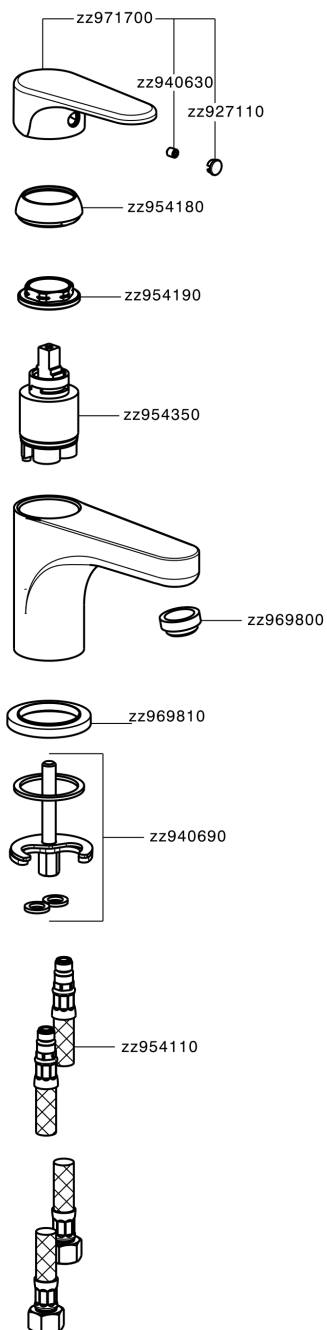

Single lever washbasin mixer ALMA_A3000540

A3000540

<https://en.cisal.it/single-lever-washbasin-mixer-alma-a3000540>

2026-06-13