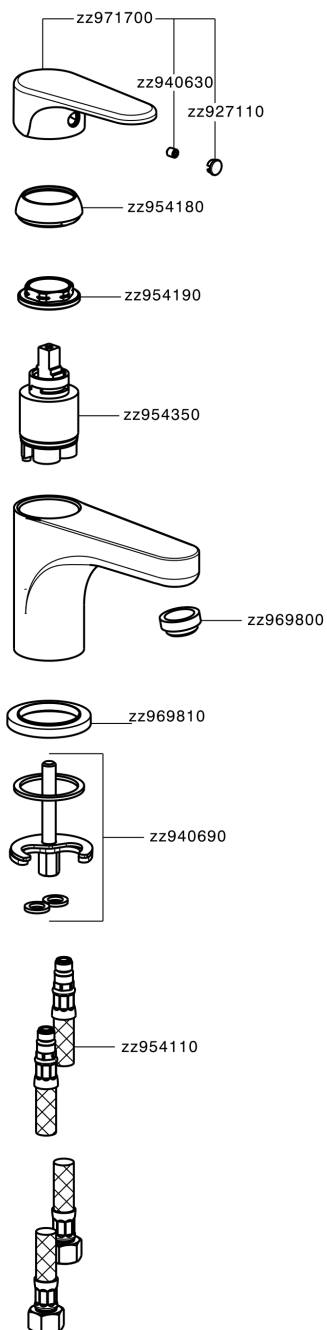

## Single lever washbasin mixer ALMA\_A3000540

A3000540

<https://en.cisal.it/single-lever-washbasin-mixer-alma-a3000540>

2026-04-09