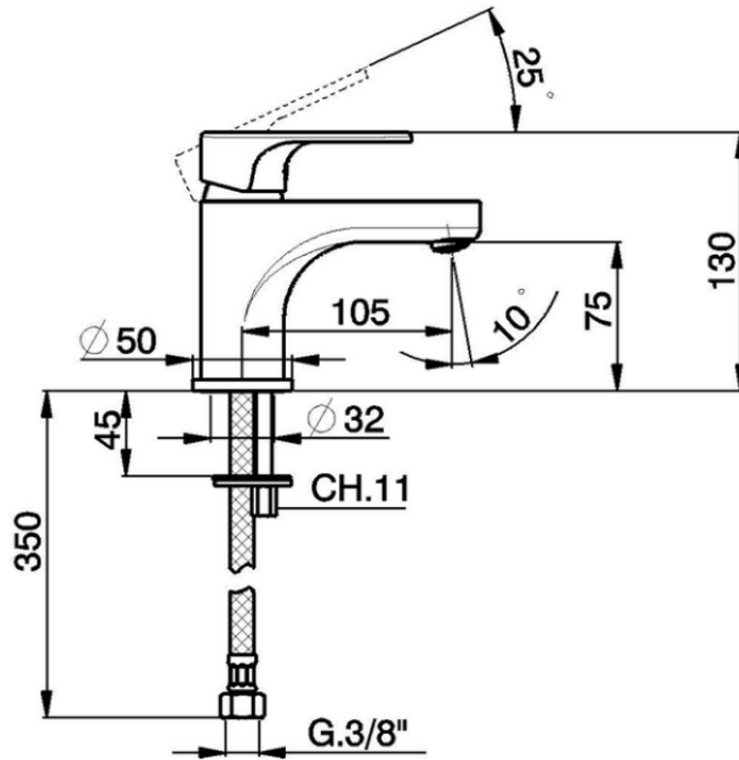

Single lever washbasin mixer ALMA_A3000540

A3000540

<https://en.cisal.it/single-lever-washbasin-mixer-alma-a3000540>

2026-04-29