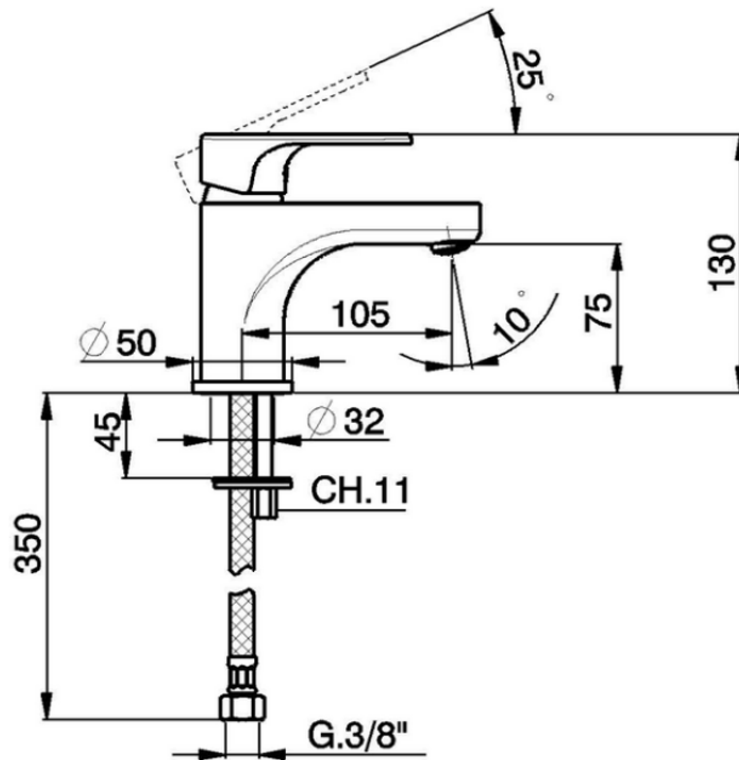

Single lever washbasin mixer ALMA_A3000540

A3000540

<https://en.cisal.it/single-lever-washbasin-mixer-alma-a3000540>

2026-06-17