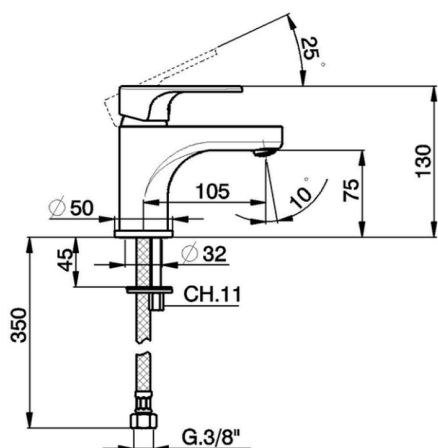

Single lever washbasin mixer ALMA_A3000540

MODEL **A3000540**

Single lever washbasin mixer, without automatic pop-up waste, G.3/8" stainless steel flexible hose

AVAILABLE FINISHINGS

-  **21** 21 Chrome
-  **2F** 2F Brushed Nickel
-  **40** 40 Matt Black

CHARACTERISTICS

Cartridge Spare Parts **ZZ95435000**

35 mm Cartridge

EcoStop

EcoStop feature limits water flow to approximately 50% of maximum output with one point of resistance on setting. Push slightly past the middle stop only when full water output is required. This will save water up to 50%.