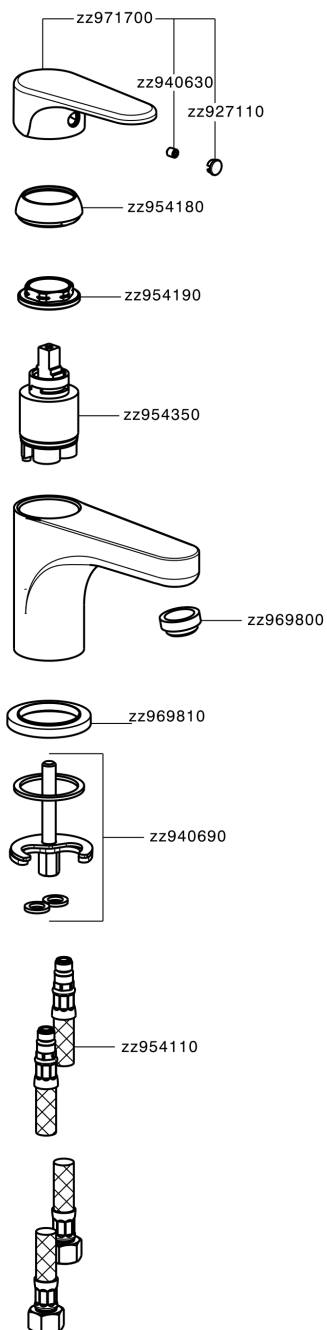

## Single lever washbasin mixer ALMA\_A3000540

A3000540

<https://en.cisal.it/single-lever-washbasin-mixer-alma-a3000540>

2026-06-13