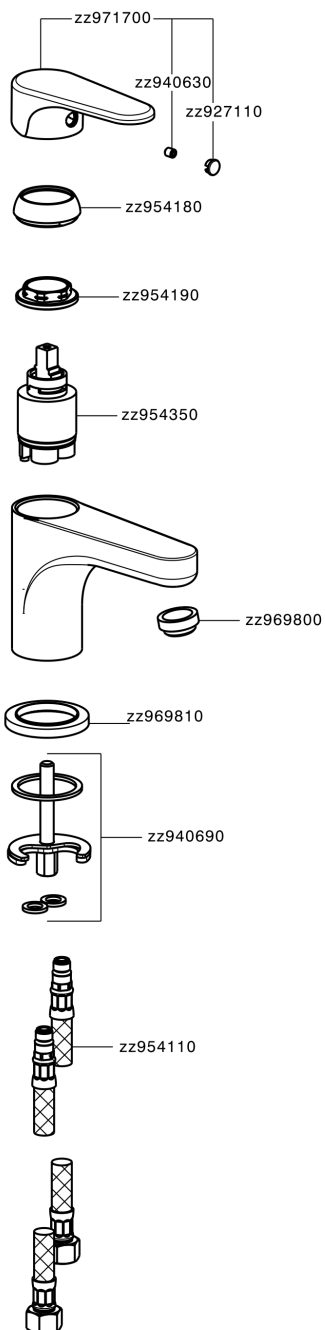

Single lever washbasin mixer ALMA_A3000540

A3000540

<https://en.cisal.it/single-lever-washbasin-mixer-alma-a3000540>

2026-04-30