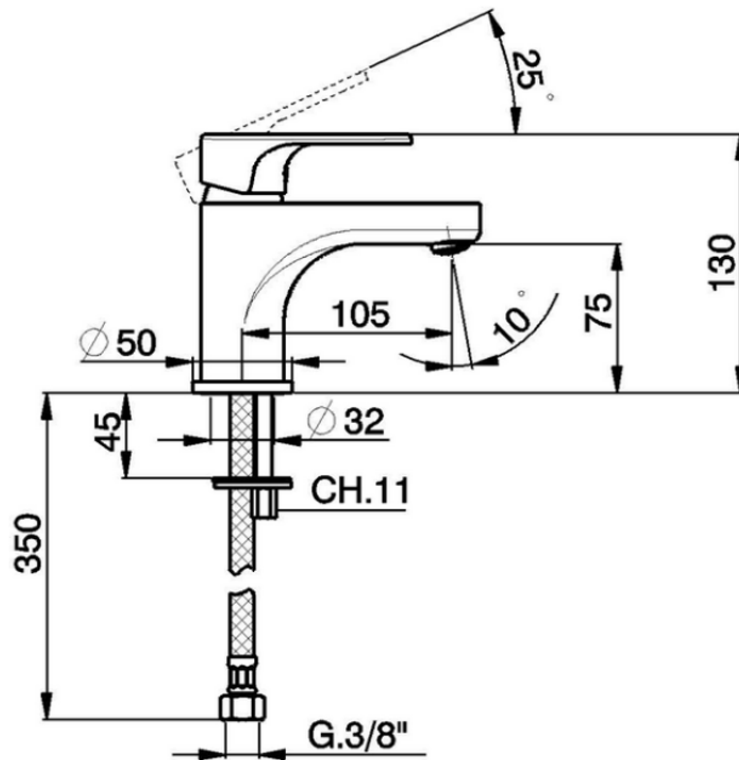

Single lever washbasin mixer ALMA_A3000540

A3000540

<https://en.cisal.it/single-lever-washbasin-mixer-alma-a3000540>

2026-04-09