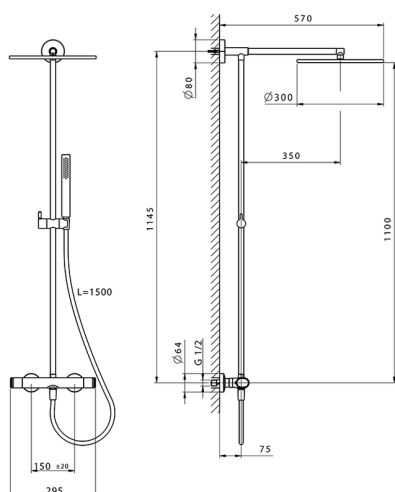

Thermostatic shower column, 2-functions LINEAVIVA_LVC78030

MODEL **LVC78030**

Thermostatic shower column, 2-functions, 2 outlet deviasstop, not adjustable riser column, Sliding handshower holder, minimalistic one spray handshower ABS, 300 mm Brass round headshower, 150 cm smooth SUPREME Flexible Hose

AVAILABLE FINISHINGS

-  **21** 21 Chrome
-  **2B** 2B Polished Nickel
-  **2F** 2F Brushed Nickel
-  **40** 40 Matt Black
-  **4Q** 4Q Matt White

CHARACTERISTICS

Cartridge Spare Parts **ZZ96551000**

TMX 25 Thermostatic Valve

DeviaStop

The Cisal Devia Stop technology allows to adjust the water flow and to direct it to the selected output point (overhead soaker, hand shower, etc).

SafeTouch

The Cisal SafeTouch system maintains the mixer body cool to the touch during operation.