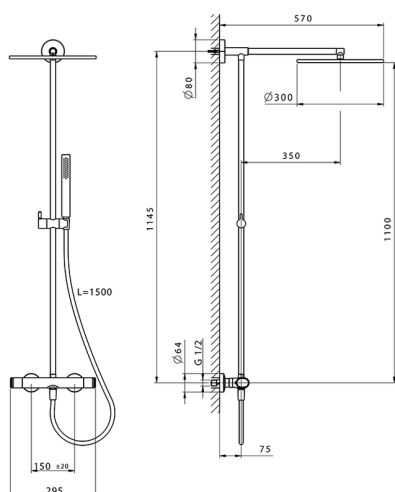

## Thermostatic shower column, 2-functions LINEAVIVA\_LVC78030

MODEL **LVC78030**

Thermostatic shower column, 2-functions, 2 outlet deviasop, not adjustable riser column, Sliding handshower holder, minimalistic one spray handshower ABS, 300 mm Brass round headshower, 150 cm smooth SUPREME Flexible Hose

### CHARACTERISTICS

Cartridge Spare Parts **ZZ96551000**

**TMX 25 Thermostatic Valve**