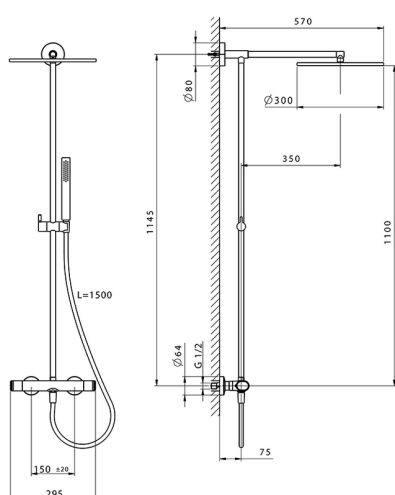

Thermostatic shower column, 2-functions LINEAVIVA_LVC78030

MODEL **LVC78030**

Thermostatic shower column, 2-functions, 2 outlet deviasop, not adjustable riser column, Sliding handshower holder, minimalistic one spray handshower ABS, 300 mm Brass round headshower, 150 cm smooth SUPREME Flexible Hose

AVAILABLE FINISHINGS

-  **21** 21 Chrome
-  **2B** 2B Polished Nickel
-  **2F** 2F Brushed Nickel
-  **40** 40 Matt Black
-  **4Q** 4Q Matt White

CHARACTERISTICS

Cartridge Spare Parts **ZZ96551000**

TMX 25 Thermostatic Valve

DeviaStop

The Cisal Devia Stop technology allows to adjust the water flow and to direct it to the selected output point (overhead soaker, hand shower, etc).

SafeTouch

The Cisal SafeTouch system maintains the mixer body cool to the touch during operation.