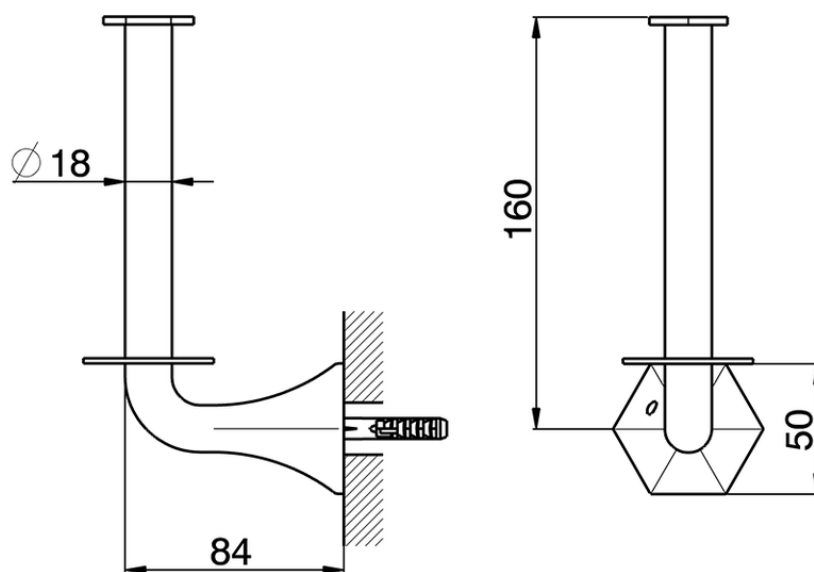

Toilet roll holder CHERIE_CE090410

CE090410

<https://en.cisal.it/toilet-roll-holder-cherie-ce090410>

2026-05-17