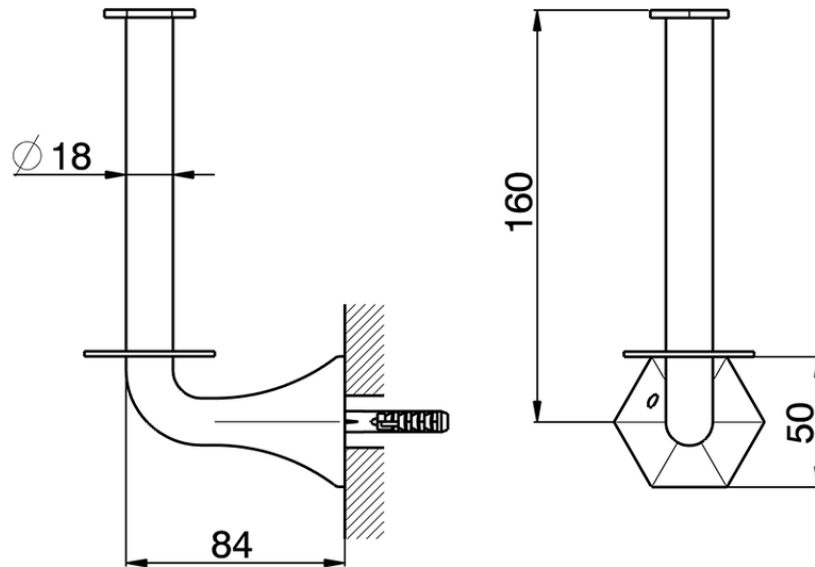

Toilet roll holder CHERIE_CE090410

CE090410

<https://en.cisal.it/toilet-roll-holder-cherie-ce090410>

2026-04-26