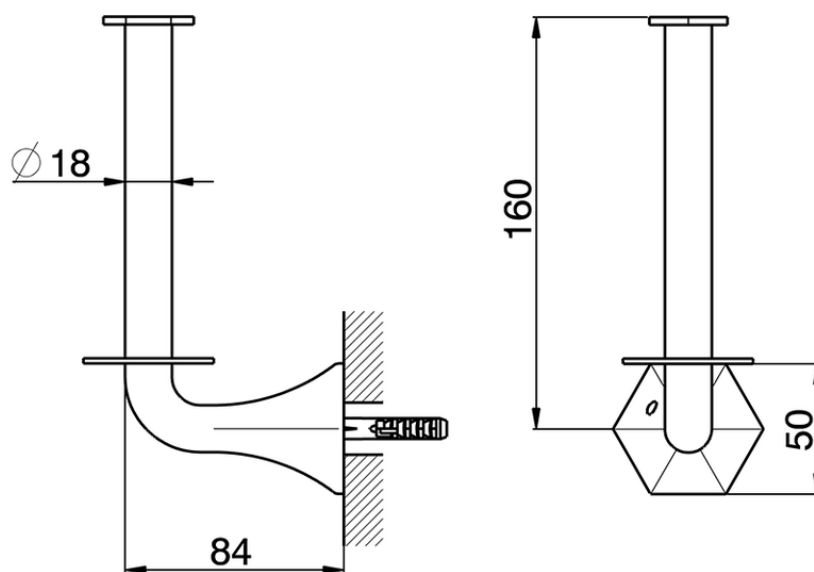

Toilet roll holder CHERIE_CE090410

CE090410

<https://en.cisal.it/toilet-roll-holder-cherie-ce090410>

2026-04-26