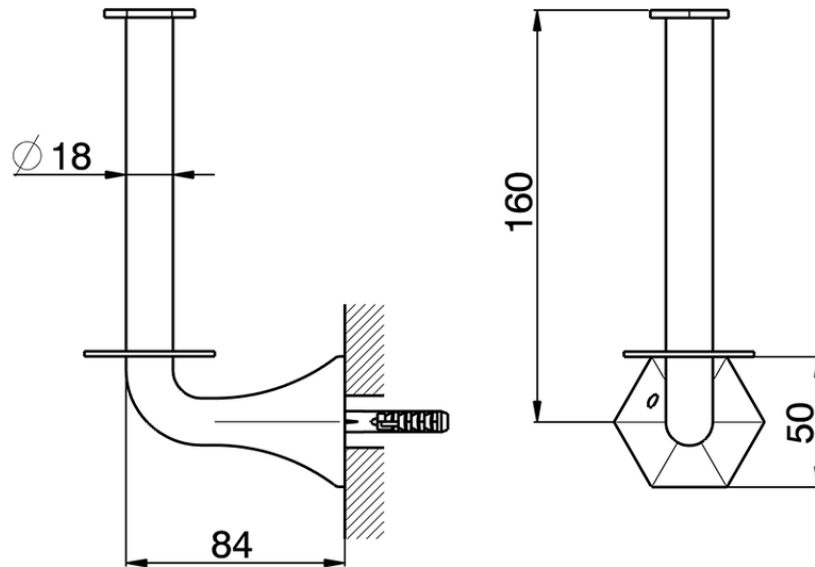

Toilet roll holder CHERIE_CE090410

CE090410

<https://en.cisal.it/toilet-roll-holder-cherie-ce090410>

2026-04-06