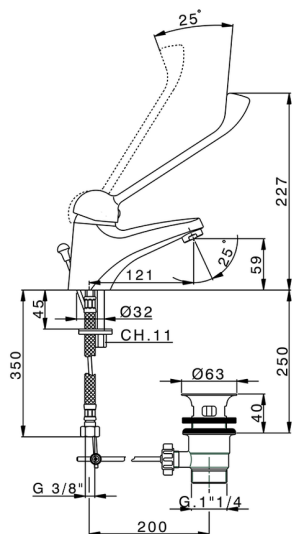

Single lever washbasin mixer MITO3_ML000510

MODEL **ML000510**

Single lever washbasin mixer, with 1"1/4 automatic pop up waste, G.3/8" stainless steel flexible hoses

AVAILABLE FINISHINGS

21 21 Chrome

CHARACTERISTICS

Cartridge Spare Parts **ZZ95273000**

40 mm Cartridge

2026-05-15