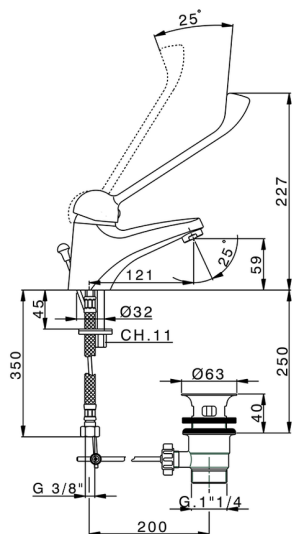

## Single lever washbasin mixer MITO3\_ML000510

MODEL **ML000510**

Single lever washbasin mixer, with 1"1/4 automatic pop up waste, G.3/8" stainless steel flexible hoses

AVAILABLE FINISHINGS

**21** 21 Chrome

CHARACTERISTICS

Cartridge Spare Parts **ZZ95273000**

**40 mm Cartridge**

2026-04-04