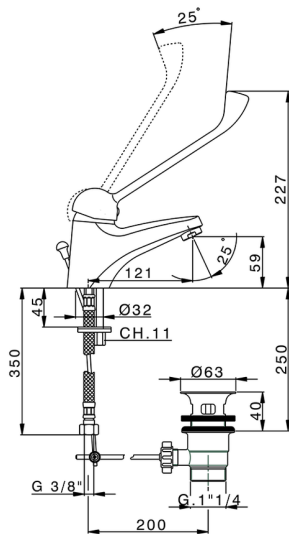

Single lever washbasin mixer MITO3_ML000510

MODEL **ML000510**

Single lever washbasin mixer, with 1"1/4 automatic pop up waste, G.3/8" stainless steel flexible hoses

AVAILABLE FINISHINGS

21 21 Chrome

CHARACTERISTICS

Cartridge Spare Parts **ZZ95273000**

40 mm Cartridge

2026-04-24