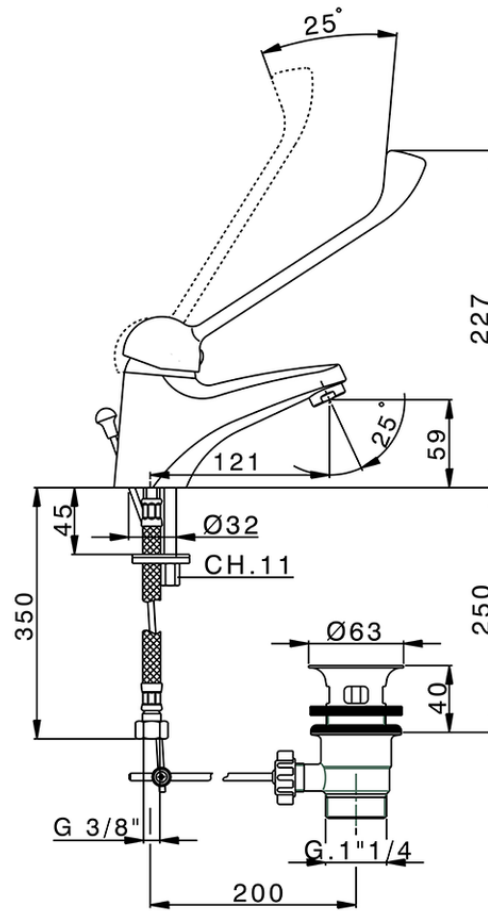

Single lever washbasin mixer MITO3_ML000510

ML000510

<https://en.cisal.it/single-lever-washbasin-mixer-mito3-ml000510>

2026-04-04