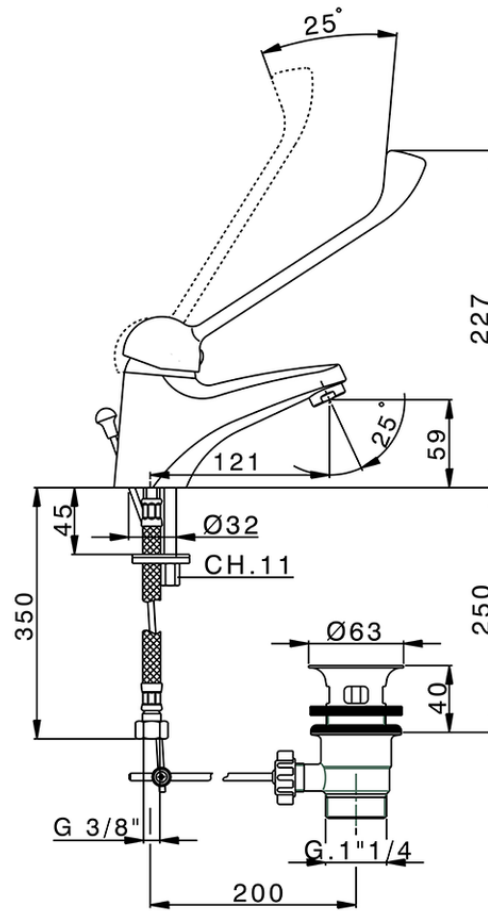

Single lever washbasin mixer MITO3_ML000510

ML000510

<https://en.cisal.it/single-lever-washbasin-mixer-mito3-ml000510>

2026-05-15