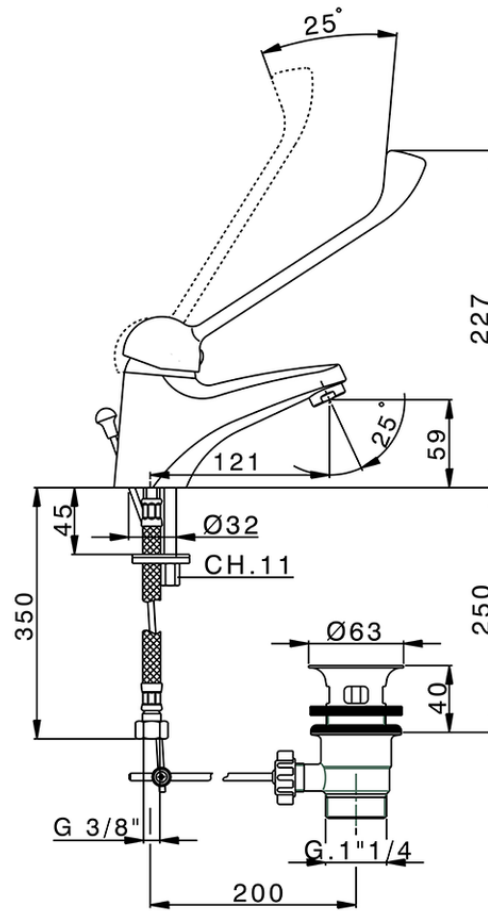

## Single lever washbasin mixer MITO3\_ML000510

ML000510

<https://en.cisal.it/single-lever-washbasin-mixer-mito3-ml000510>

2026-06-24