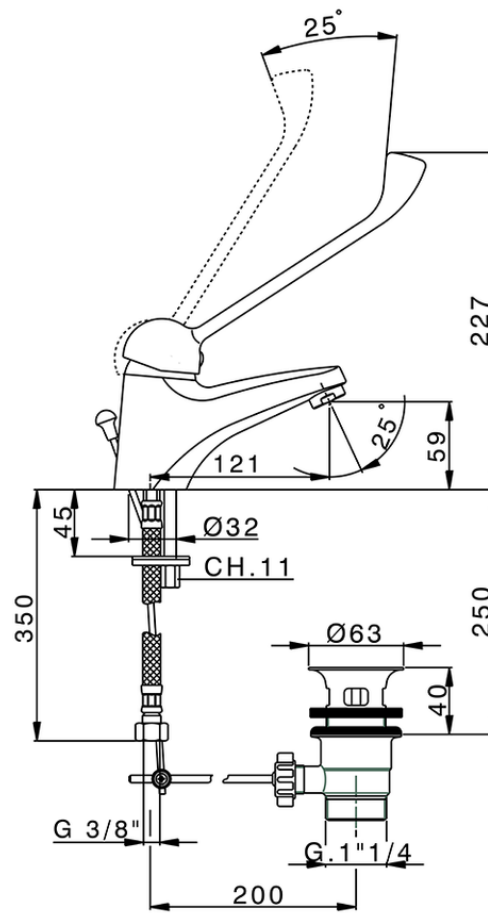

## Single lever washbasin mixer MITO3\_ML000510

ML000510

<https://en.cisal.it/single-lever-washbasin-mixer-mito3-ml000510>

2026-06-04