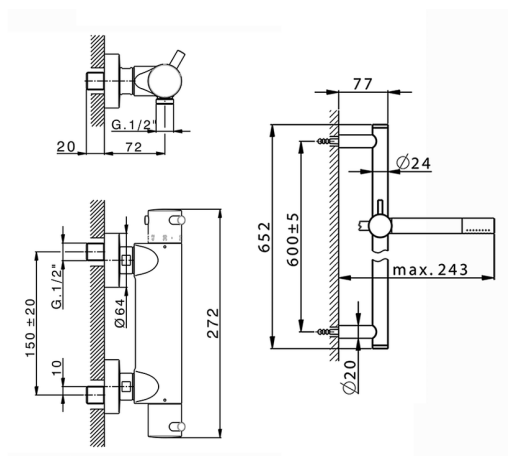

Thermostatic shower mixer with sliding bar NUOVA LESS_LNS01010

MODEL **LNS01010**

Thermostatic shower mixer with sliding bar, 60 cm slide rail kit with sliding bracket, Brass minimalistic one spray handshower, 150 cm SUPREME smooth flexible hose

AVAILABLE FINISHINGS

-  **21** 21 Chrome
-  **2F** 2F Brushed Nickel
-  **40** 40 Matt Black
-  **4Q** 4Q Matt White

CHARACTERISTICS

Cartridge Spare Parts **24.04A.PP**

8x20 Plus P Thermostatic Valve

EcoStop

EcoStop feature limits water flow to approximately 50% of maximum output with one point of resistance on setting. Push slightly past the middle stop only when full water output is required. This will save water up to 50%.