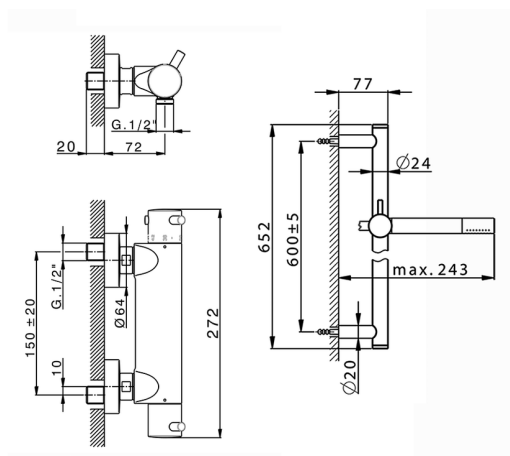

## Thermostatic shower mixer with sliding bar NUOVA LESS\_LNS01010

MODEL **LNS01010**

Thermostatic shower mixer with sliding bar, 60 cm slide rail kit with sliding bracket, Brass minimalistic one spray handshower, 150 cm SUPREME smooth flexible hose

### CHARACTERISTICS

Cartridge Spare Parts **24.04A.PP**  
**8x20 Plus P Thermostatic Valve**

### EcoStop

EcoStop feature limits water flow to approximately 50% of maximum output with one point of resistance on setting. Push slightly past the middle stop only when full water output is required. This will save water up to 50%.