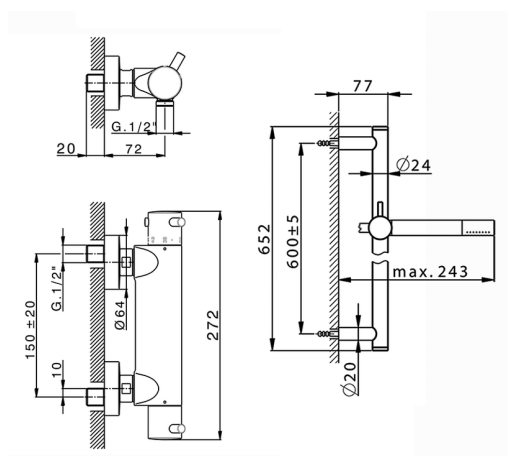

Thermostatic shower mixer with sliding bar NUOVA LESS_LNS01010

MODEL **LNS01010**

Thermostatic shower mixer with sliding bar, 60 cm slide rail kit with sliding bracket, Brass minimalistic one spray handshower, 150 cm SUPREME smooth flexible hose

AVAILABLE FINISHINGS

-  **21** 21 Chrome
-  **2F** 2F Brushed Nickel
-  **40** 40 Matt Black
-  **4Q** 4Q Matt White

CHARACTERISTICS

Cartridge Spare Parts **24.04A.PP**
8x20 Plus P Thermostatic Valve

EcoStop

EcoStop feature limits water flow to approximately 50% of maximum output with one point of resistance on setting. Push slightly past the middle stop only when full water output is required. This will save water up to 50%.