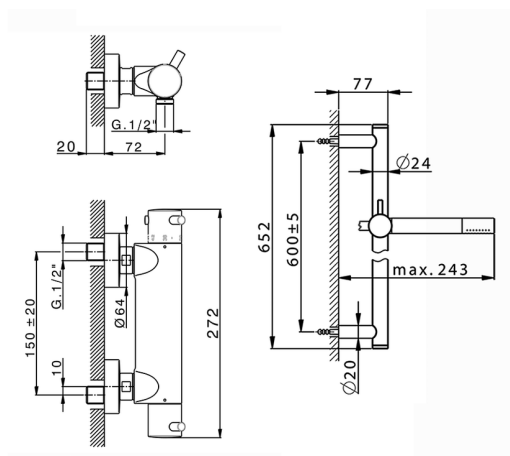

Thermostatic shower mixer with sliding bar NUOVA LESS_LNS01010

MODEL **LNS01010**

Thermostatic shower mixer with sliding bar, 60 cm slide rail kit with sliding bracket, Brass minimalistic one spray handshower, 150 cm SUPREME smooth flexible hose

AVAILABLE FINISHINGS

-  **21** 21 Chrome
-  **2F** 2F Brushed Nickel
-  **40** 40 Matt Black
-  **4Q** 4Q Matt White

CHARACTERISTICS

Cartridge Spare Parts **24.04A.PP**

8x20 Plus P Thermostatic Valve

EcoStop

EcoStop feature limits water flow to approximately 50% of maximum output with one point of resistance on setting. Push slightly past the middle stop only when full water output is required. This will save water up to 50%.