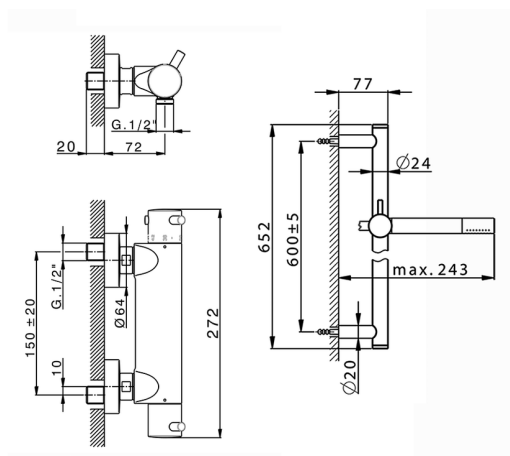

## Thermostatic shower mixer with sliding bar NUOVA LESS\_LNS01010

MODEL **LNS01010**

Thermostatic shower mixer with sliding bar, 60 cm slide rail kit with sliding bracket, Brass minimalistic one spray handshower, 150 cm SUPREME smooth flexible hose

### CHARACTERISTICS

Cartridge Spare Parts **24.04A.PP**  
**8x20 Plus P Thermostatic Valve**

#### EcoStop

EcoStop feature limits water flow to approximately 50% of maximum output with one point of resistance on setting. Push slightly past the middle stop only when full water output is required. This will save water up to 50%.