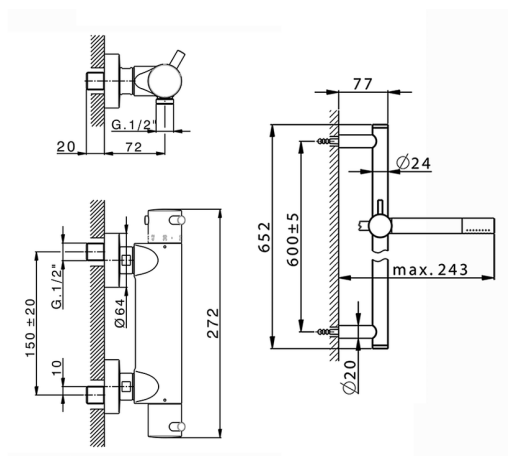

Thermostatic shower mixer with sliding bar NUOVA LESS_LNS01010

MODEL **LNS01010**

Thermostatic shower mixer with sliding bar, 60 cm slide rail kit with sliding bracket, Brass minimalistic one spray handshower, 150 cm SUPREME smooth flexible hose

AVAILABLE FINISHINGS

-  **21** 21 Chrome
-  **2F** 2F Brushed Nickel
-  **40** 40 Matt Black
-  **4Q** 4Q Matt White

CHARACTERISTICS

Cartridge Spare Parts **24.04A.PP**
8x20 Plus P Thermostatic Valve

EcoStop

EcoStop feature limits water flow to approximately 50% of maximum output with one point of resistance on setting. Push slightly past the middle stop only when full water output is required. This will save water up to 50%.