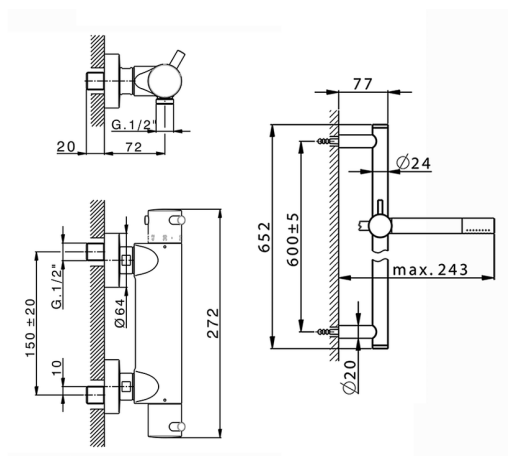

## Thermostatic shower mixer with sliding bar NUOVA LESS\_LNS01010

MODEL **LNS01010**

Thermostatic shower mixer with sliding bar, 60 cm slide rail kit with sliding bracket, Brass minimalistic one spray handshower, 150 cm SUPREME smooth flexible hose

AVAILABLE FINISHINGS

-  **21** 21 Chrome
-  **2F** 2F Brushed Nickel
-  **40** 40 Matt Black
-  **4Q** 4Q Matt White

CHARACTERISTICS

Cartridge Spare Parts **24.04A.PP**

**8x20 Plus P Thermostatic Valve**

### EcoStop

EcoStop feature limits water flow to approximately 50% of maximum output with one point of resistance on setting. Push slightly past the middle stop only when full water output is required. This will save water up to 50%.